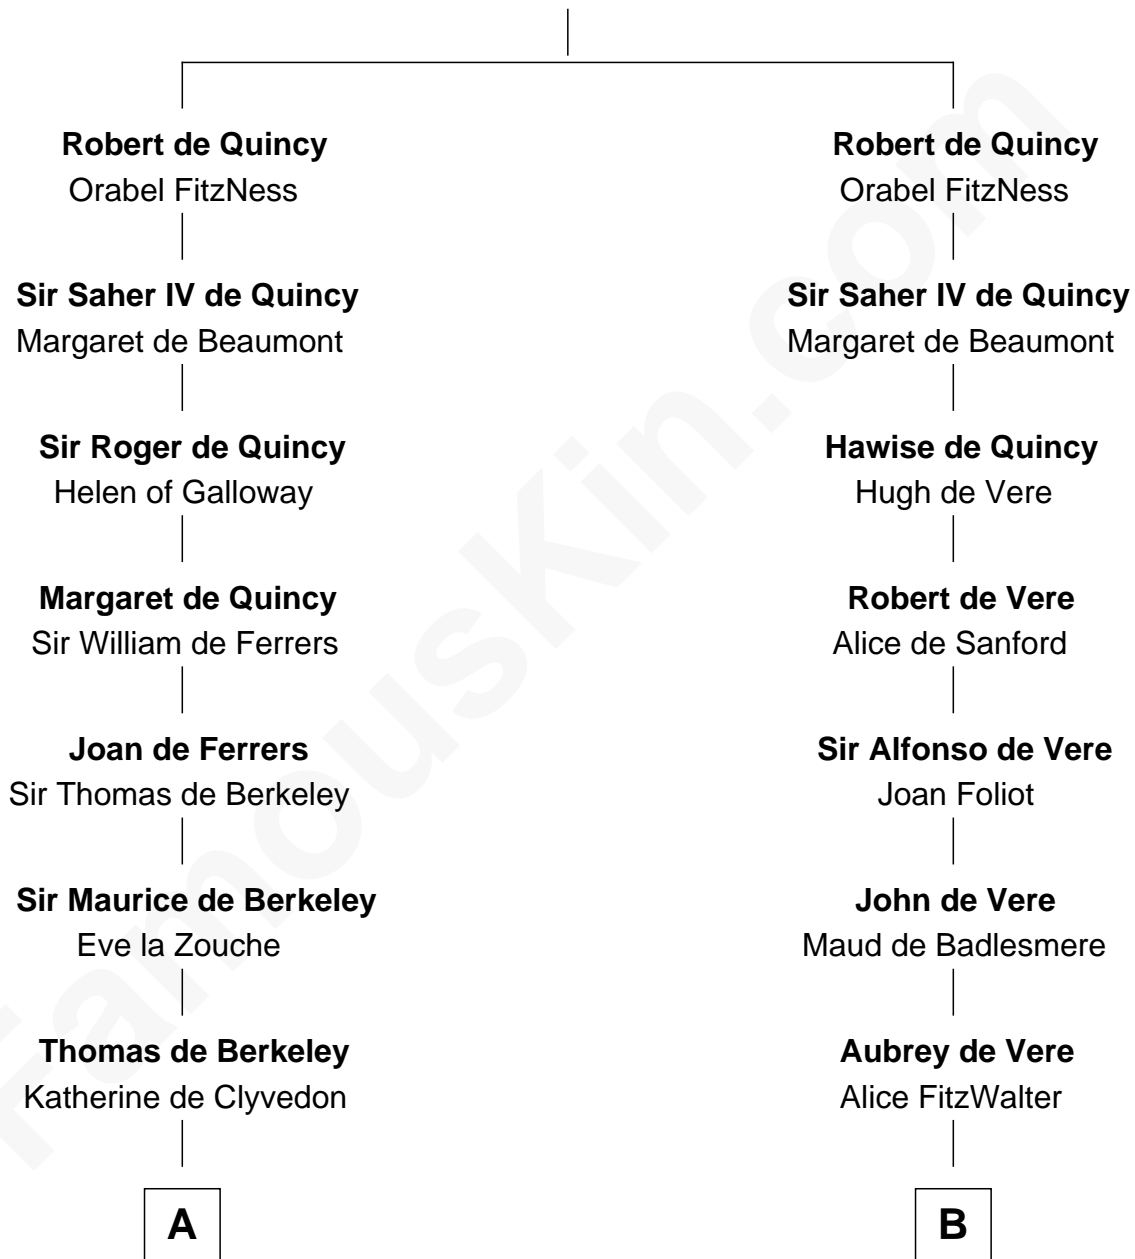

FamousKin.com Relationship Chart of

Meriwether Lewis

Lewis and Clark Expedition

19th cousin 1 time removed of

Samuel Howard

Boston Tea Party Participant

Saheer I de Quincy

Maud de St. Liz

C

Elizabeth Warner

Col. John Lewis

Col. Robert Lewis

Jane Meriwether

William Lewis

Lucy Meriwether

Meriwether Lewis

Lewis and Clark Expedition

D

William Goffe

Abigail Richardson

Martha Goffe

Ebenezer Howard

Samuel Howard

Boston Tea Party Participant