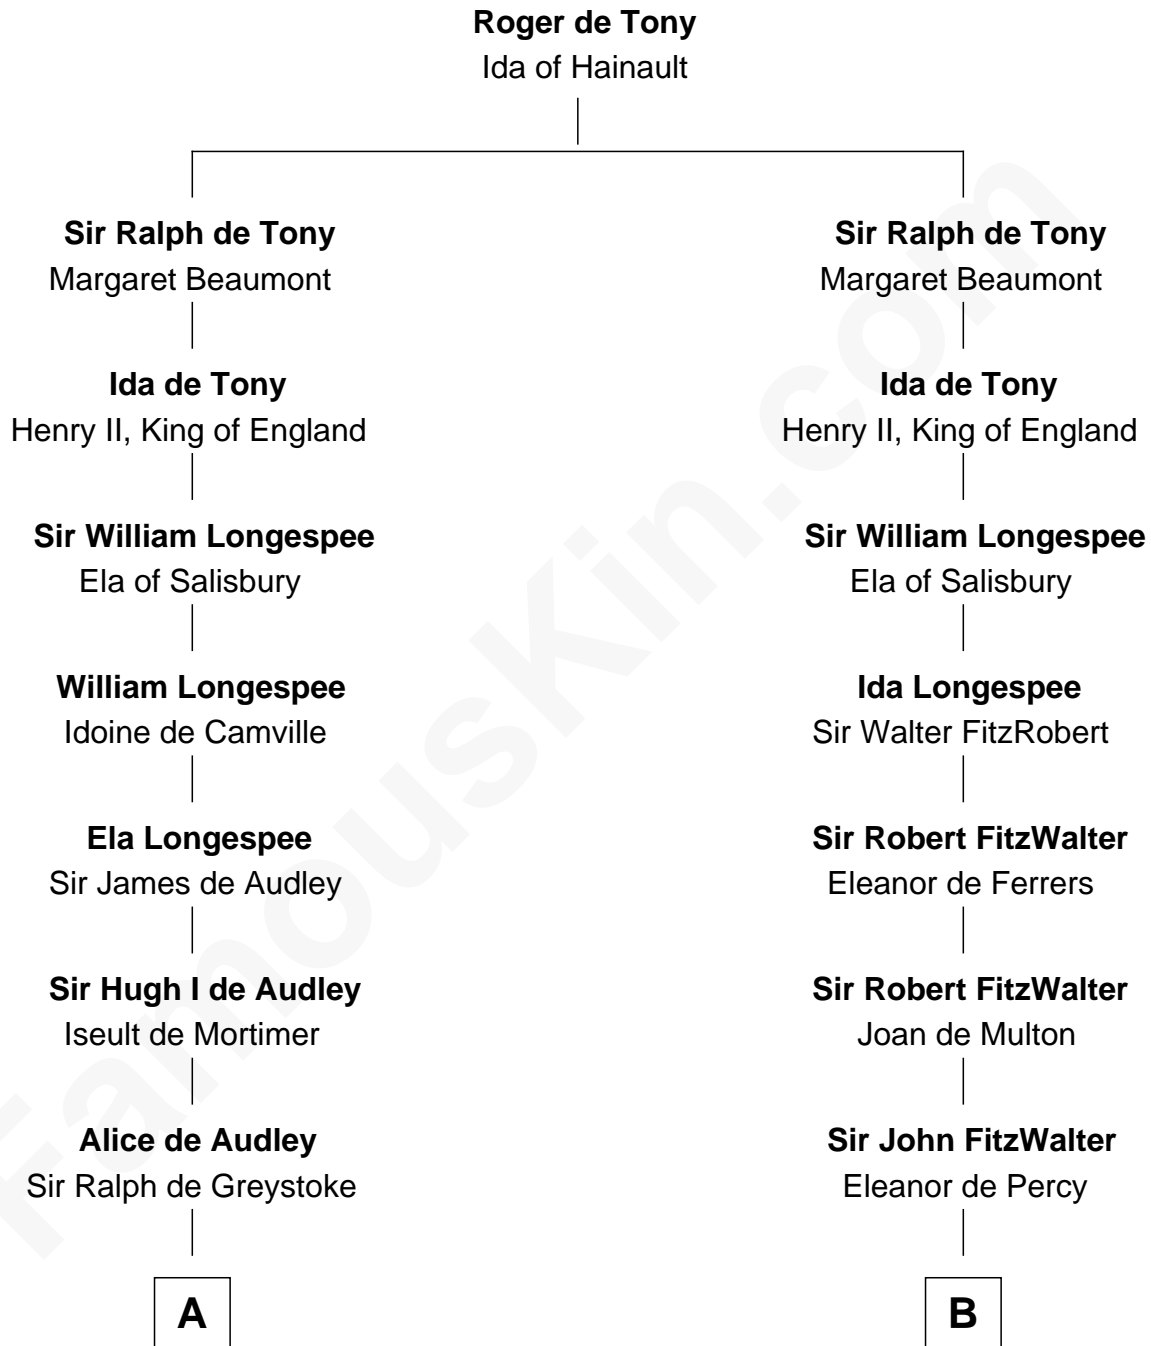

FamousKin.com Relationship Chart of

Meriwether Lewis

Lewis and Clark Expedition

20th cousin 1 time removed of

Samuel Howard

Boston Tea Party Participant

C

Mildred Reade
Col. Augustine Warner

Elizabeth Warner
Col. John Lewis

Col. Robert Lewis
Jane Meriwether

William Lewis
Lucy Meriwether

Meriwether Lewis
Lewis and Clark Expedition

D

Hannah Sumner
John Goffe

William Goffe
Abigail Richardson

Martha Goffe
Ebenezer Howard

Samuel Howard
Boston Tea Party Participant