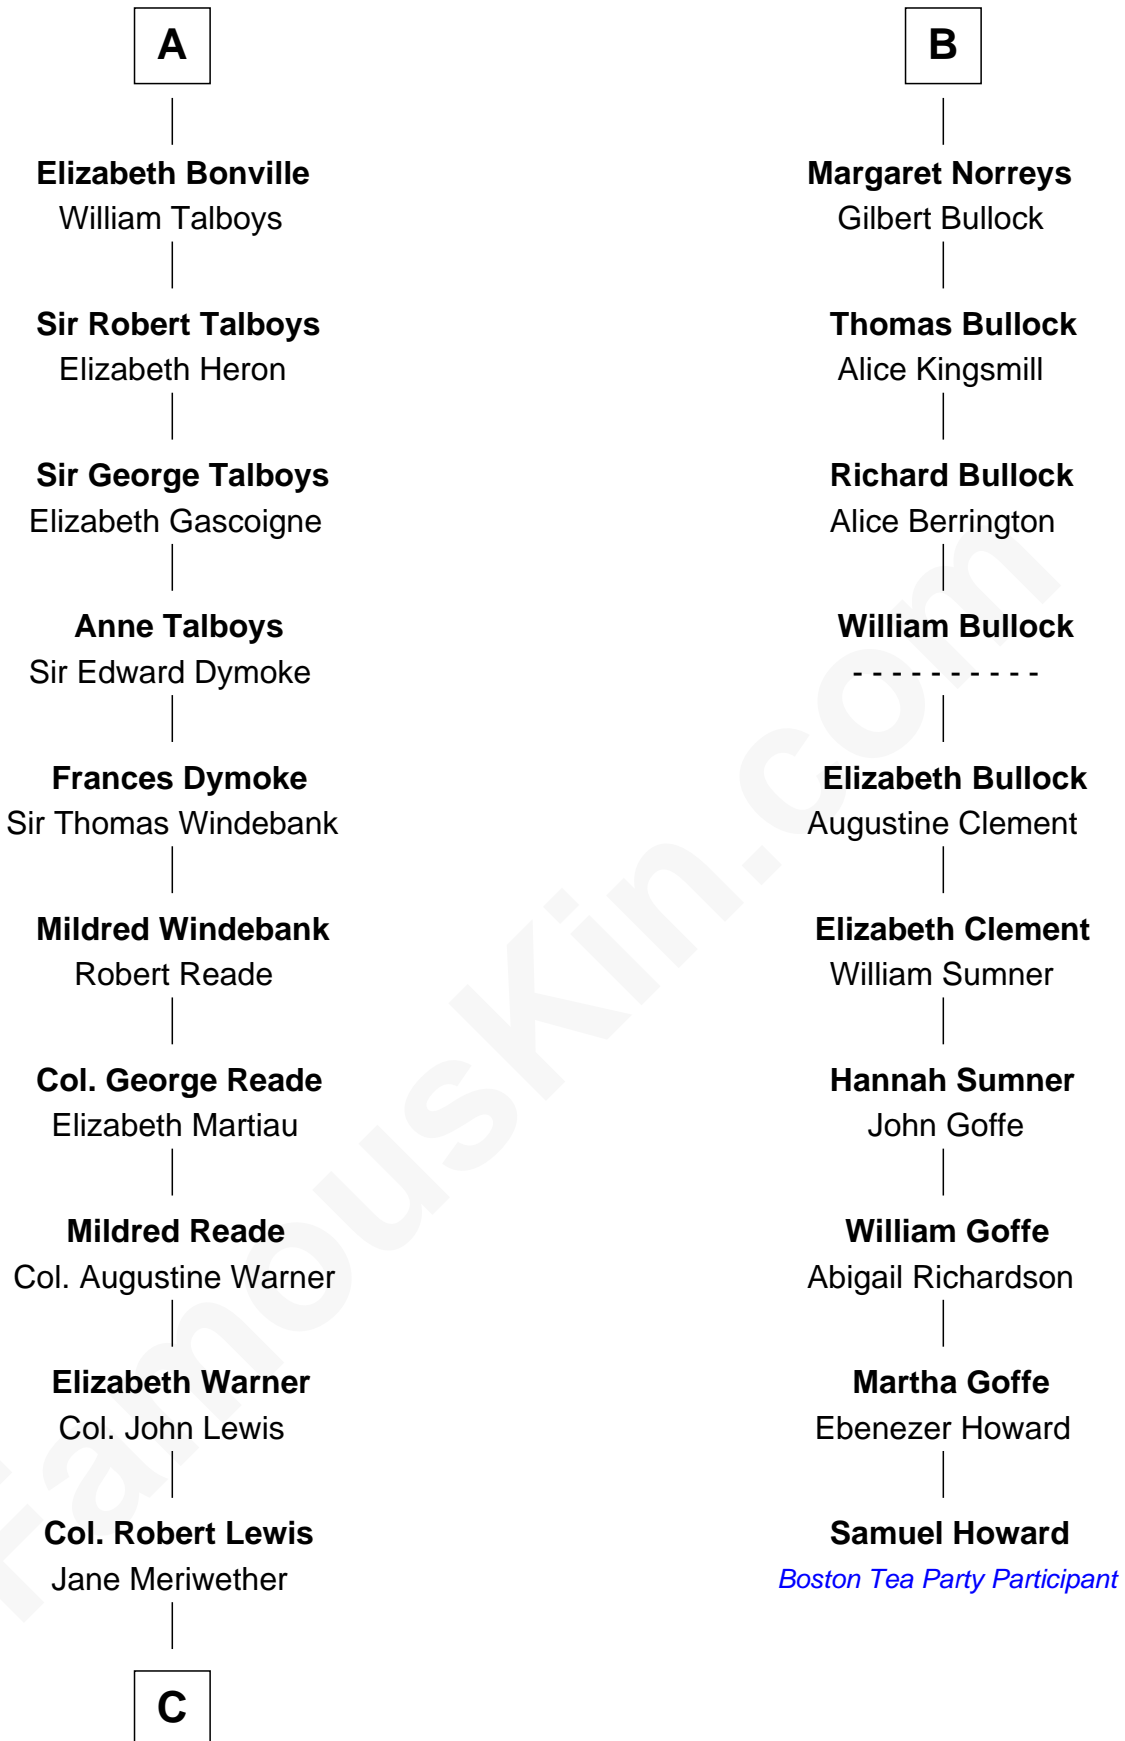

# FamousKin.com Relationship Chart of

**Meriwether Lewis**

*Lewis and Clark Expedition*

16th cousin 2 times removed of

**Samuel Howard**

*Boston Tea Party Participant*

**Sir Walter FitzRobert**

Ida Longespee

**C**

—  
**William Lewis**  
Lucy Meriwether

—  
**Meriwether Lewis**  
*Lewis and Clark Expedition*

FamousKin.com