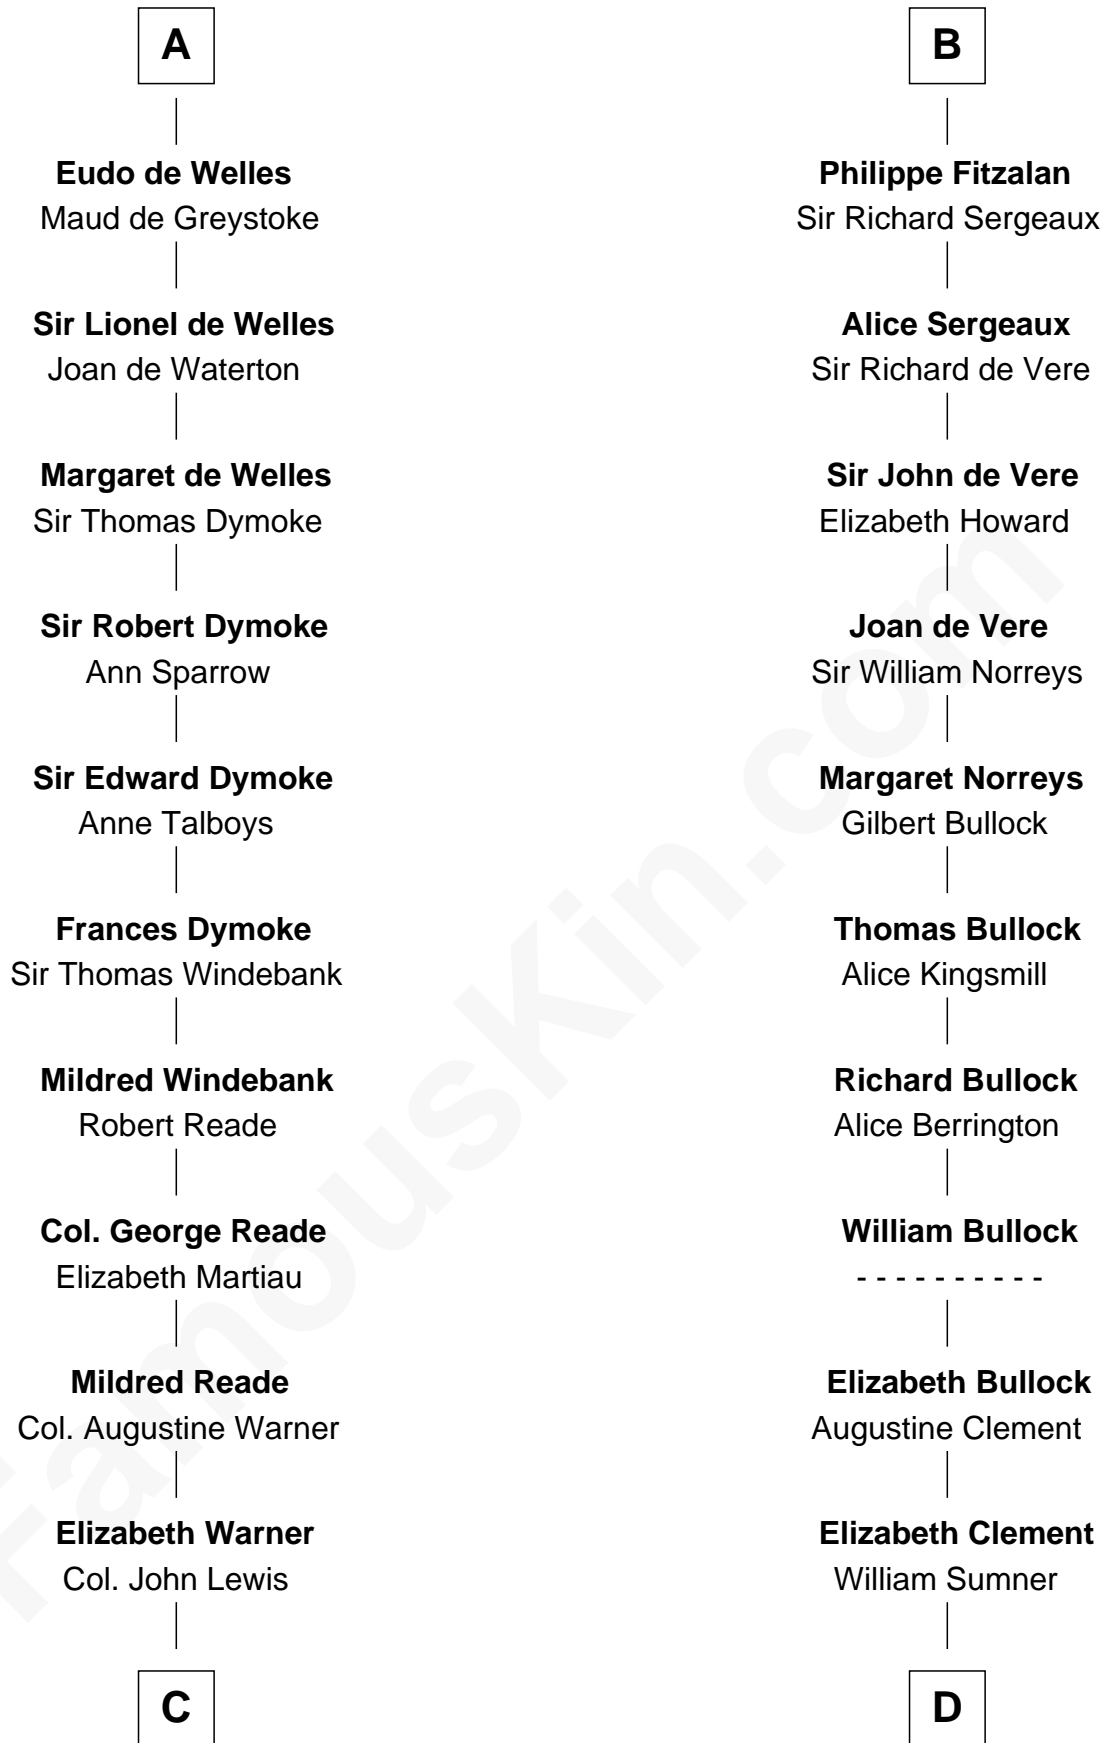

# FamousKin.com Relationship Chart of

**Meriwether Lewis**

*Lewis and Clark Expedition*

19th cousin 1 time removed of

**Samuel Howard**

*Boston Tea Party Participant*

**C**

**Col. Robert Lewis**

Jane Meriwether

**William Lewis**

Lucy Meriwether

**Meriwether Lewis**

*Lewis and Clark Expedition*

**D**

**Hannah Sumner**

John Goffe