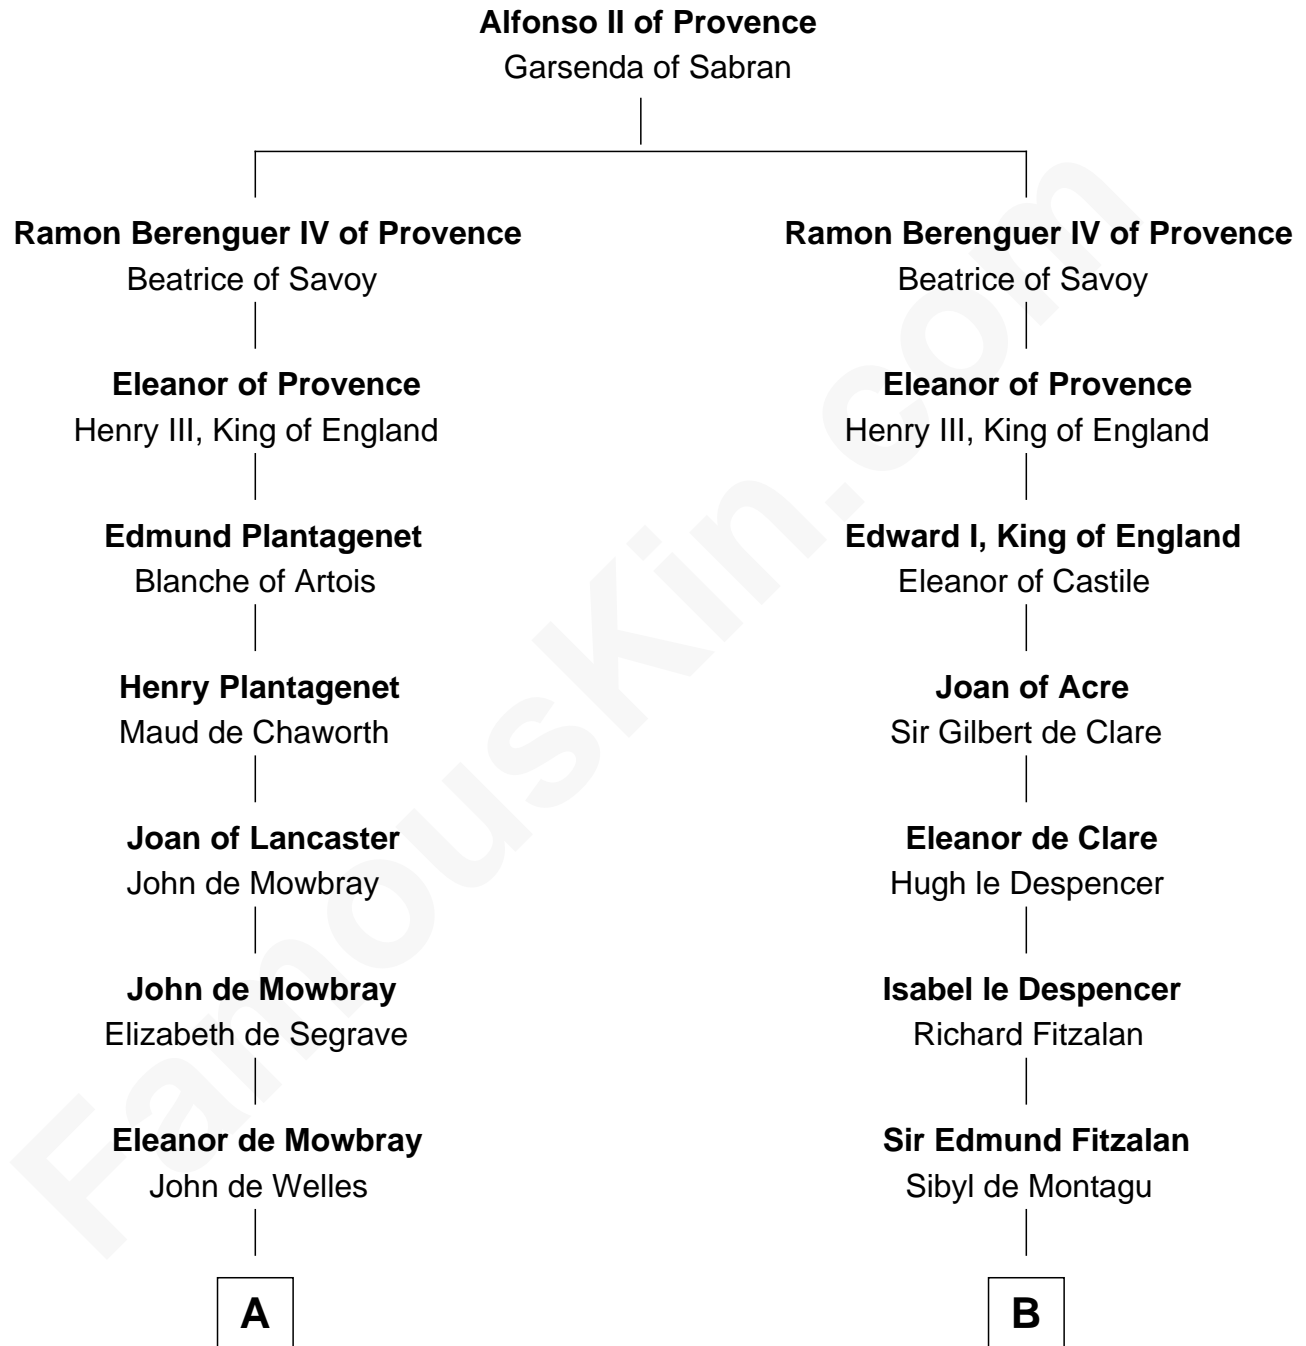

# FamousKin.com Relationship Chart of

**Meriwether Lewis**

*Lewis and Clark Expedition*

19th cousin 1 time removed of

**Samuel Howard**

*Boston Tea Party Participant*

**C**

**Col. Robert Lewis**

Jane Meriwether

**William Lewis**

Lucy Meriwether

**Meriwether Lewis**

*Lewis and Clark Expedition*

**D**

**Hannah Sumner**

John Goffe