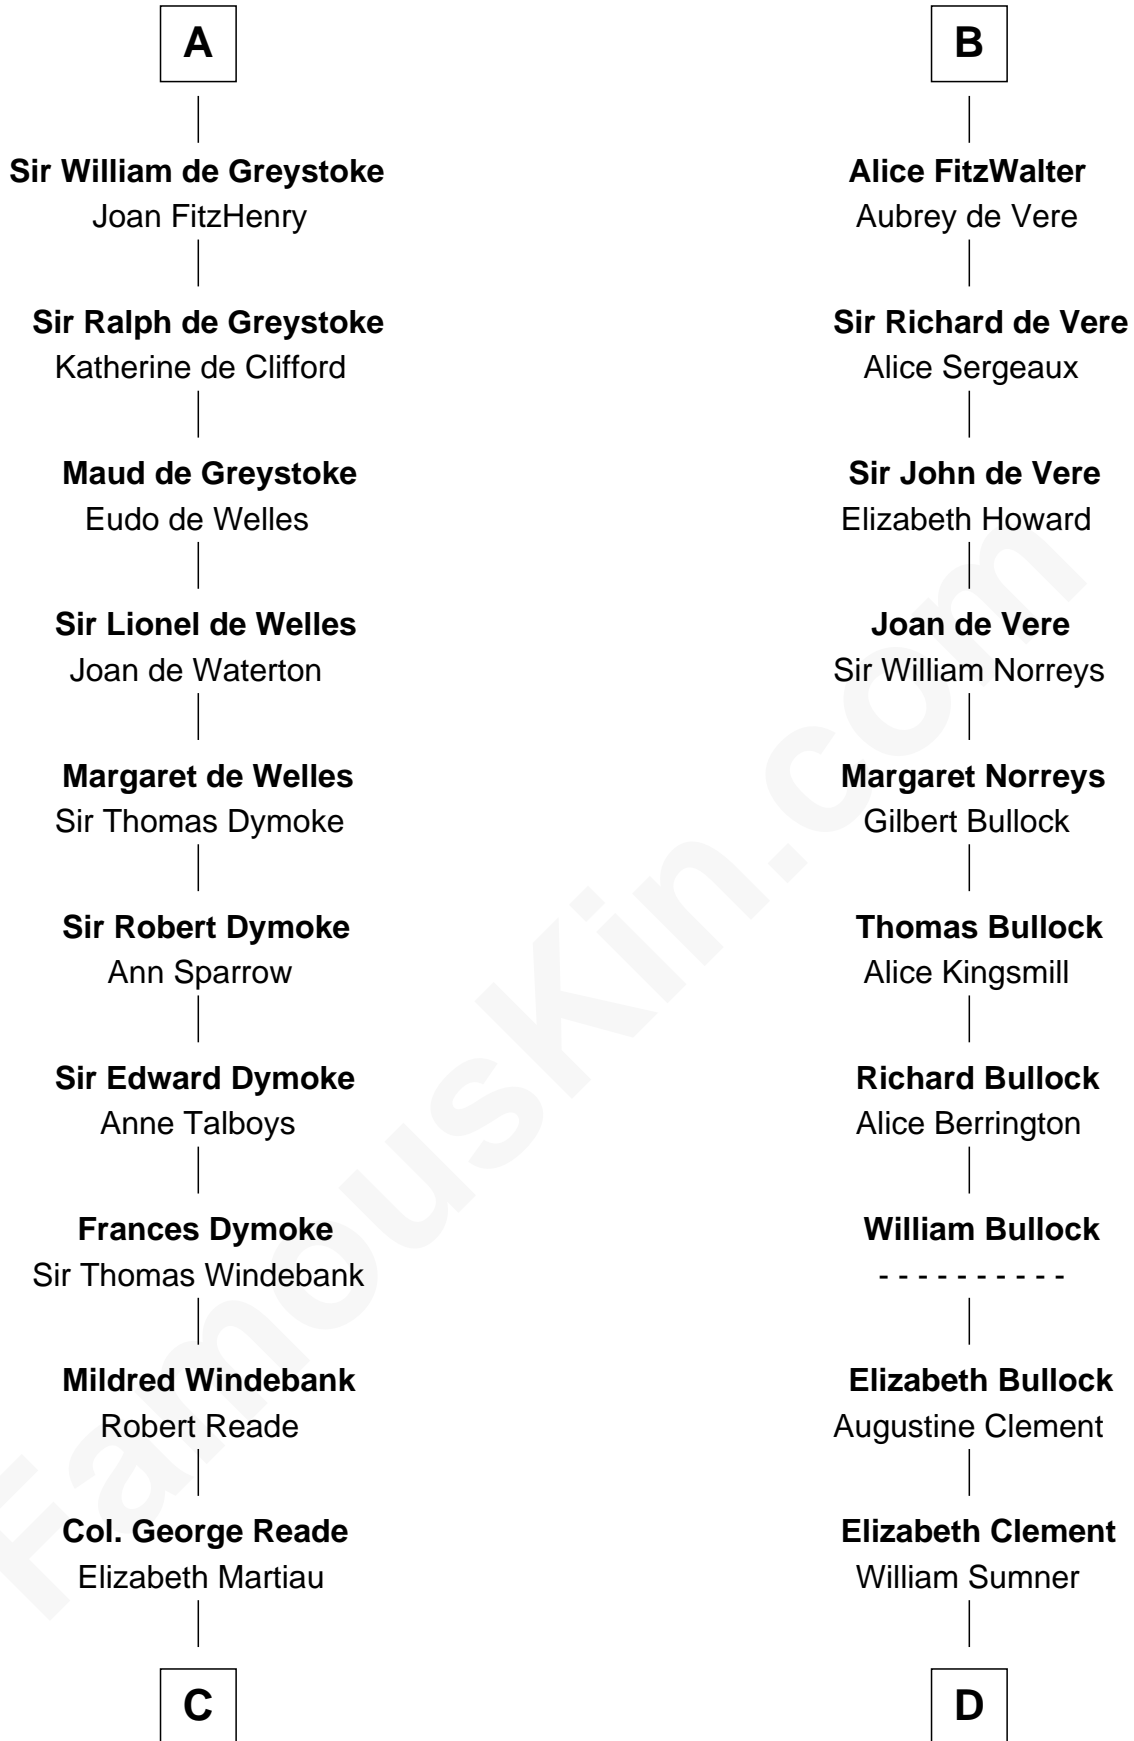

FamousKin.com Relationship Chart of

Meriwether Lewis

Lewis and Clark Expedition

20th cousin 1 time removed of

Samuel Howard

Boston Tea Party Participant

C

Mildred Reade
Col. Augustine Warner

Elizabeth Warner
Col. John Lewis

Col. Robert Lewis
Jane Meriwether

William Lewis
Lucy Meriwether

Meriwether Lewis
Lewis and Clark Expedition

D

Hannah Sumner
John Goffe

William Goffe
Abigail Richardson

Martha Goffe
Ebenezer Howard

Samuel Howard
Boston Tea Party Participant

FamousKin.com