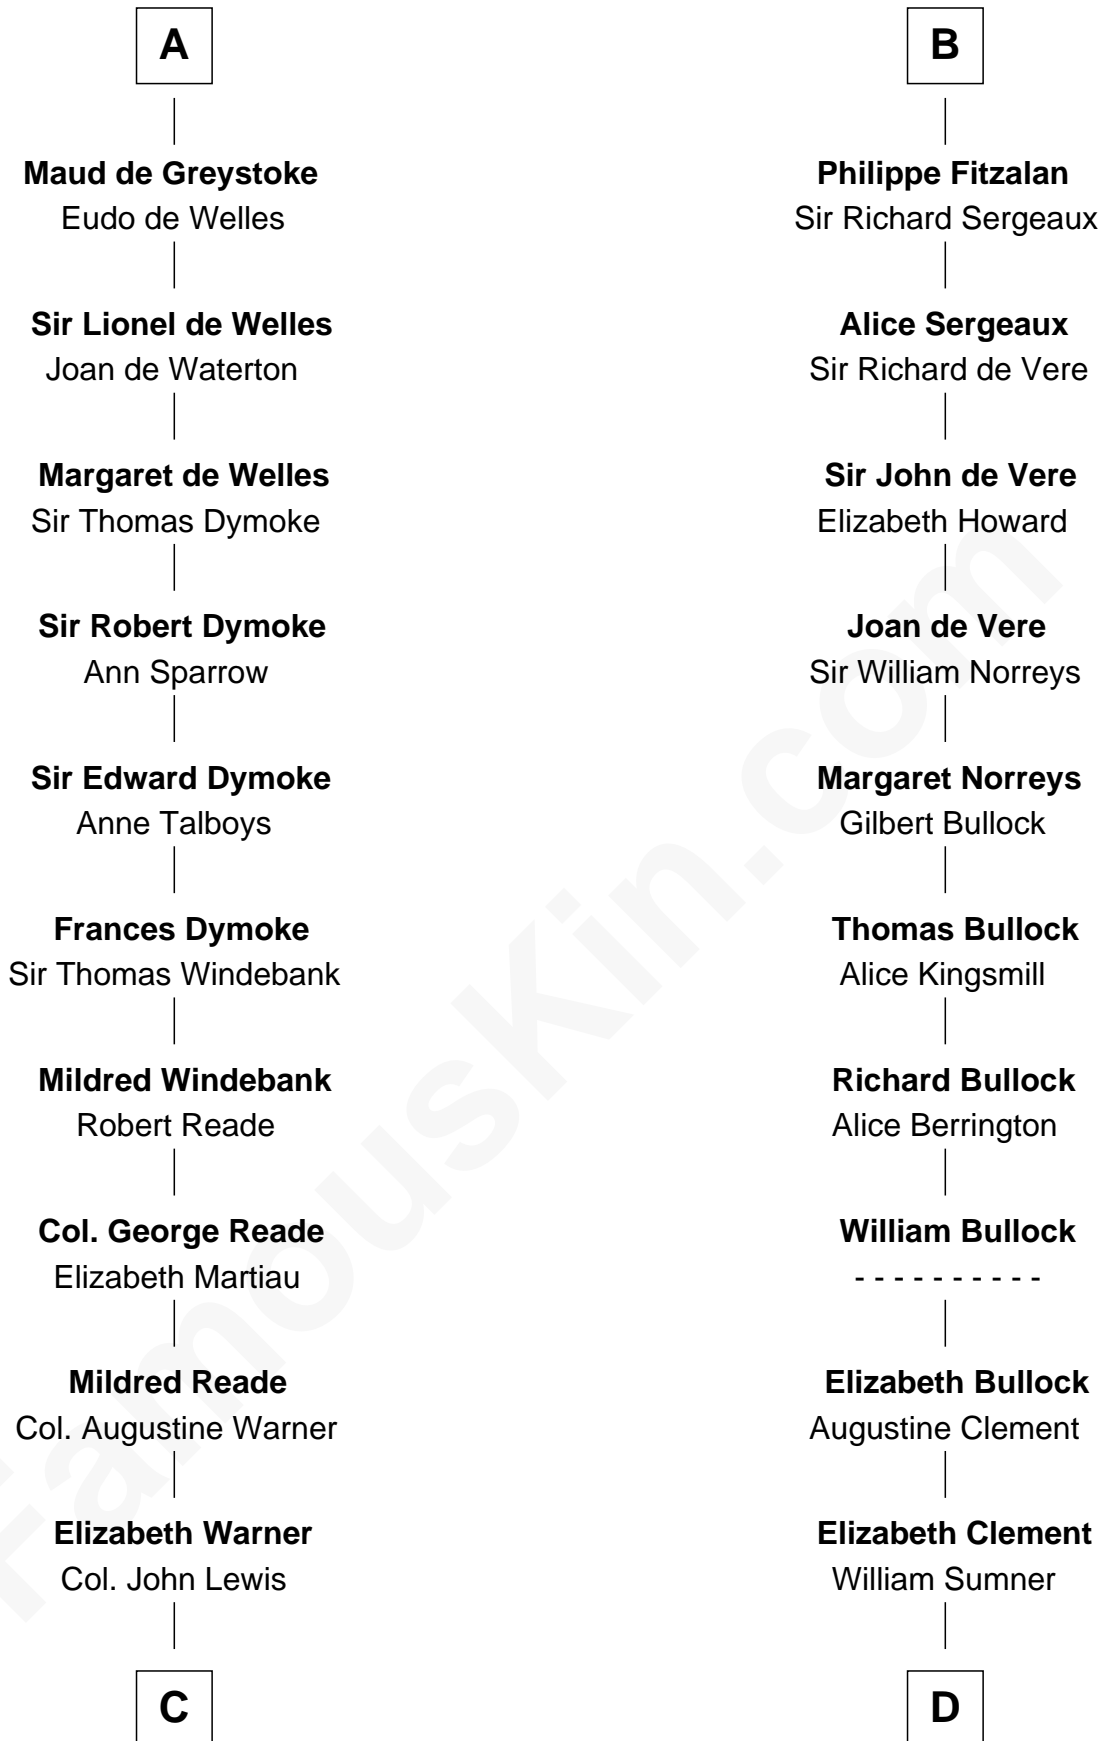

FamousKin.com Relationship Chart of

Meriwether Lewis

Lewis and Clark Expedition

19th cousin 1 time removed of

Samuel Howard

Boston Tea Party Participant

Piers de Lutegareshale

Maud de Mandeville

C

Col. Robert Lewis

Jane Meriwether

William Lewis

Lucy Meriwether

Meriwether Lewis

Lewis and Clark Expedition

D