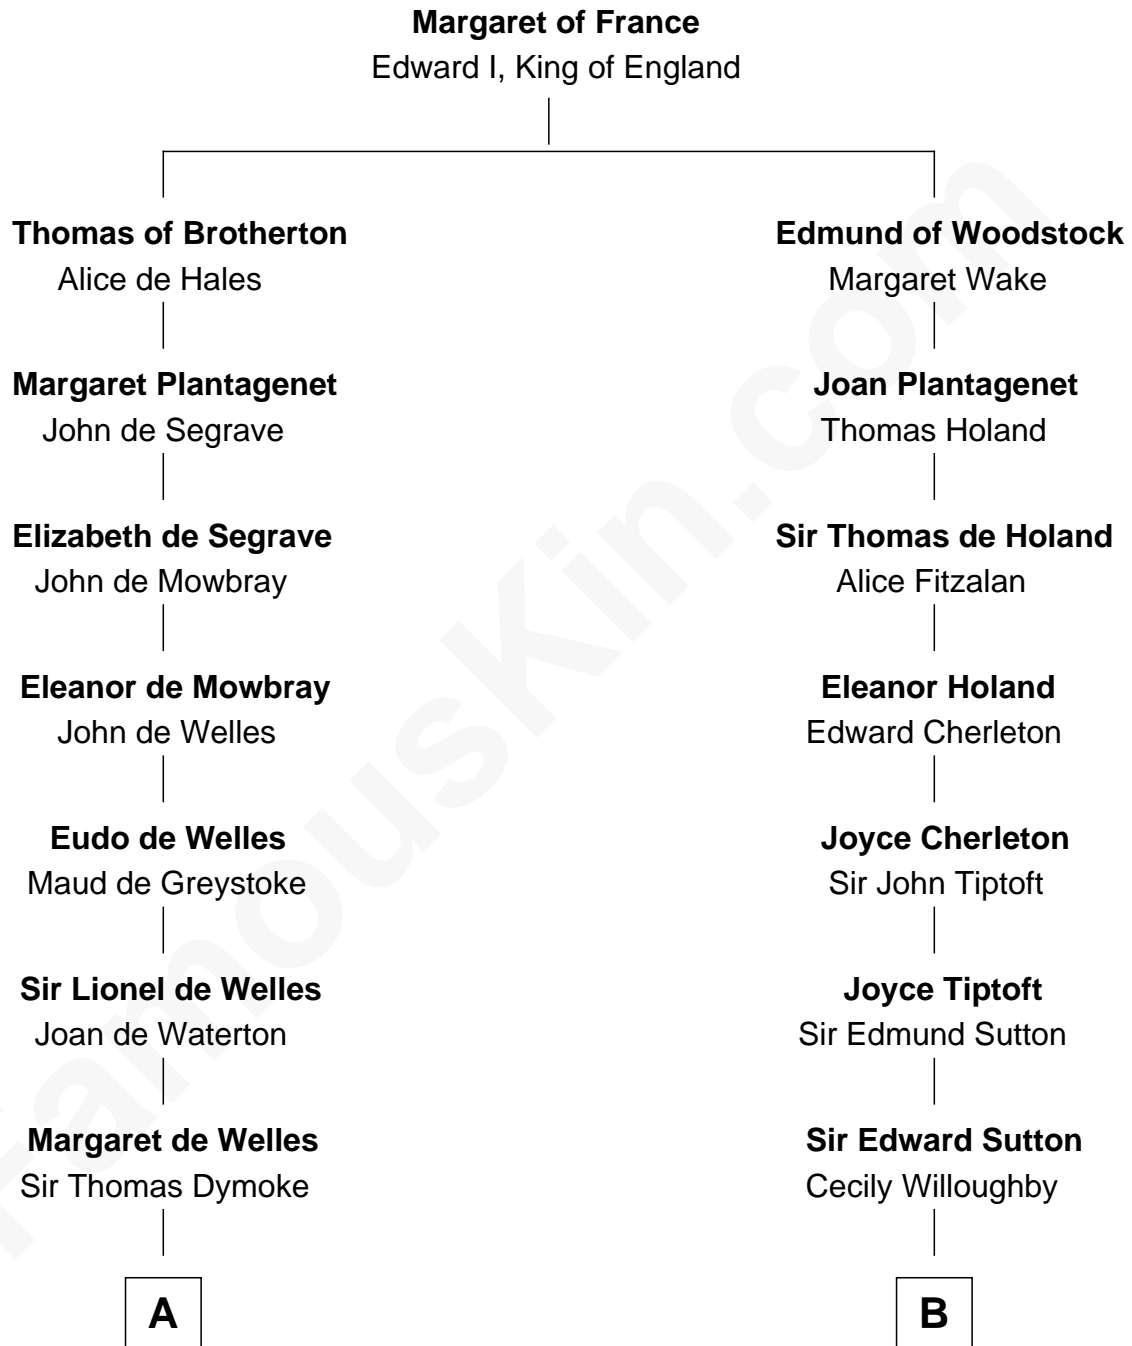

# FamousKin.com Relationship Chart of

**Meriwether Lewis**

*Lewis and Clark Expedition*

16th cousin 3 times removed of

**Dr. H. H. Holmes**

*Serial Killer aka "Devil in the White City"*

**C**

**Scribner Mudgett**

Nancy Prescott

**Levi Horton Mudgett**

Theodate Page Price

**Dr. H. H. Holmes**

*Serial Killer Dr. H. H. Holmes*

FamousKin.com