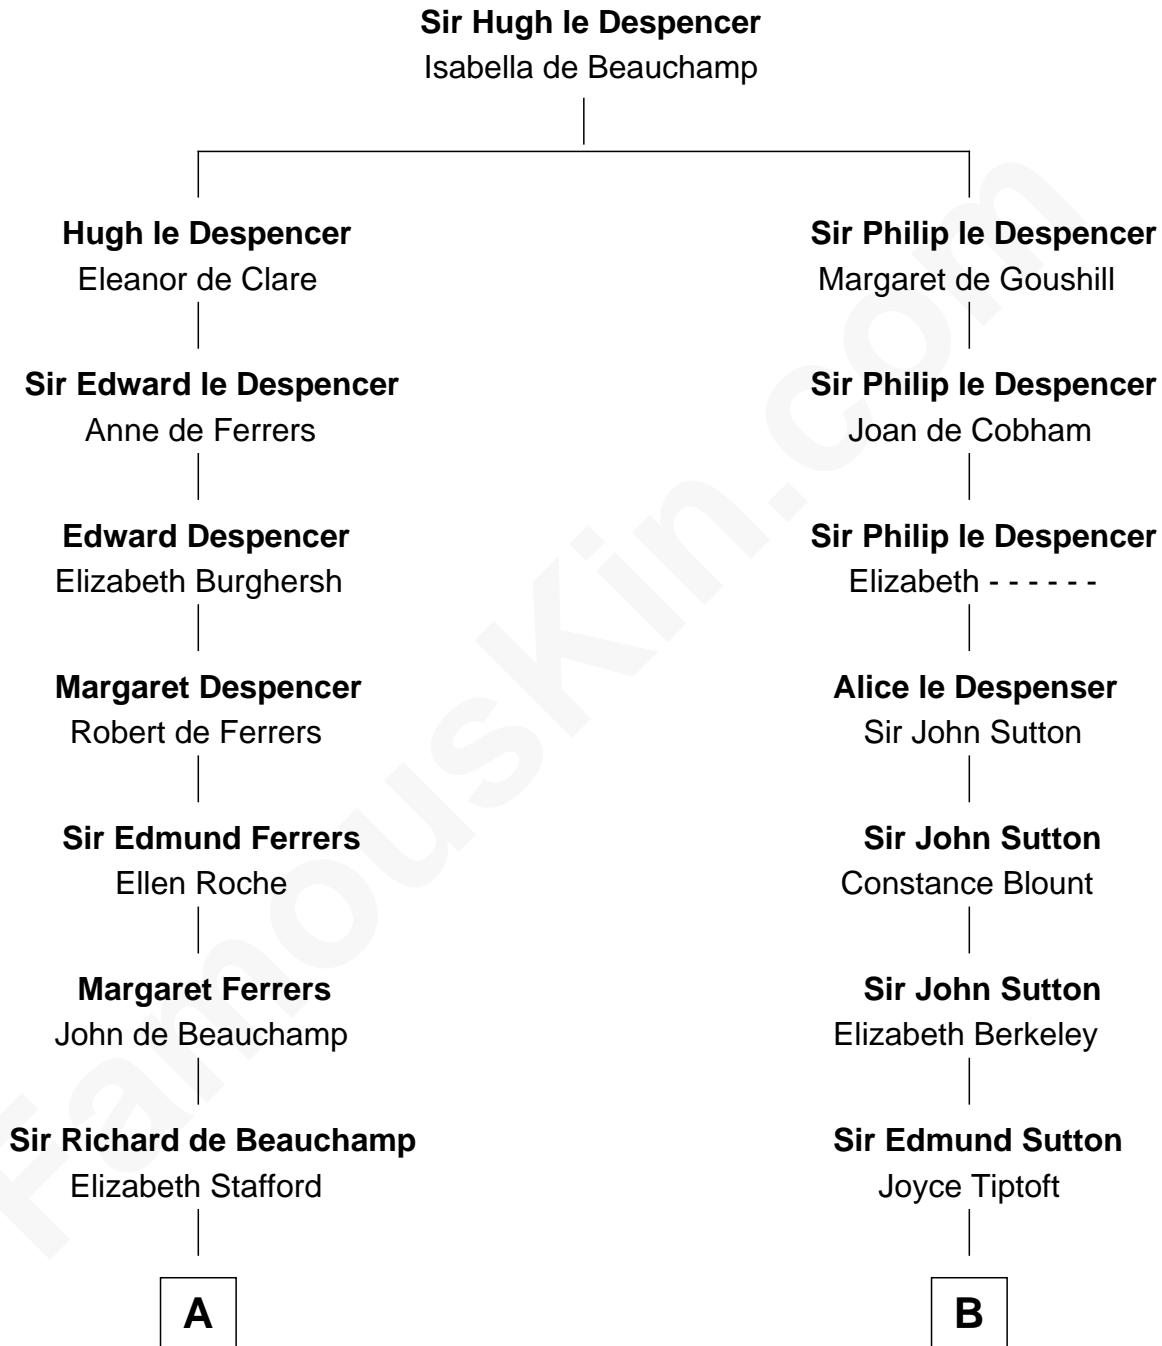

# FamousKin.com Relationship Chart of

**Meriwether Lewis**

*Lewis and Clark Expedition*

18th cousin 2 times removed of

**Dr. H. H. Holmes**

*Serial Killer aka "Devil in the White City"*

**C**

**Lucy Meriwether**

William Lewis

**Meriwether Lewis**

*Lewis and Clark Expedition*

**D**

**Samuel Mudgett**

Mary Morrill

**Scribner Mudgett**

Nancy Prescott

**Levi Horton Mudgett**

Theodate Page Price

**Dr. H. H. Holmes**

*Serial Killer Dr. H. H. Holmes*

FamousKin.com