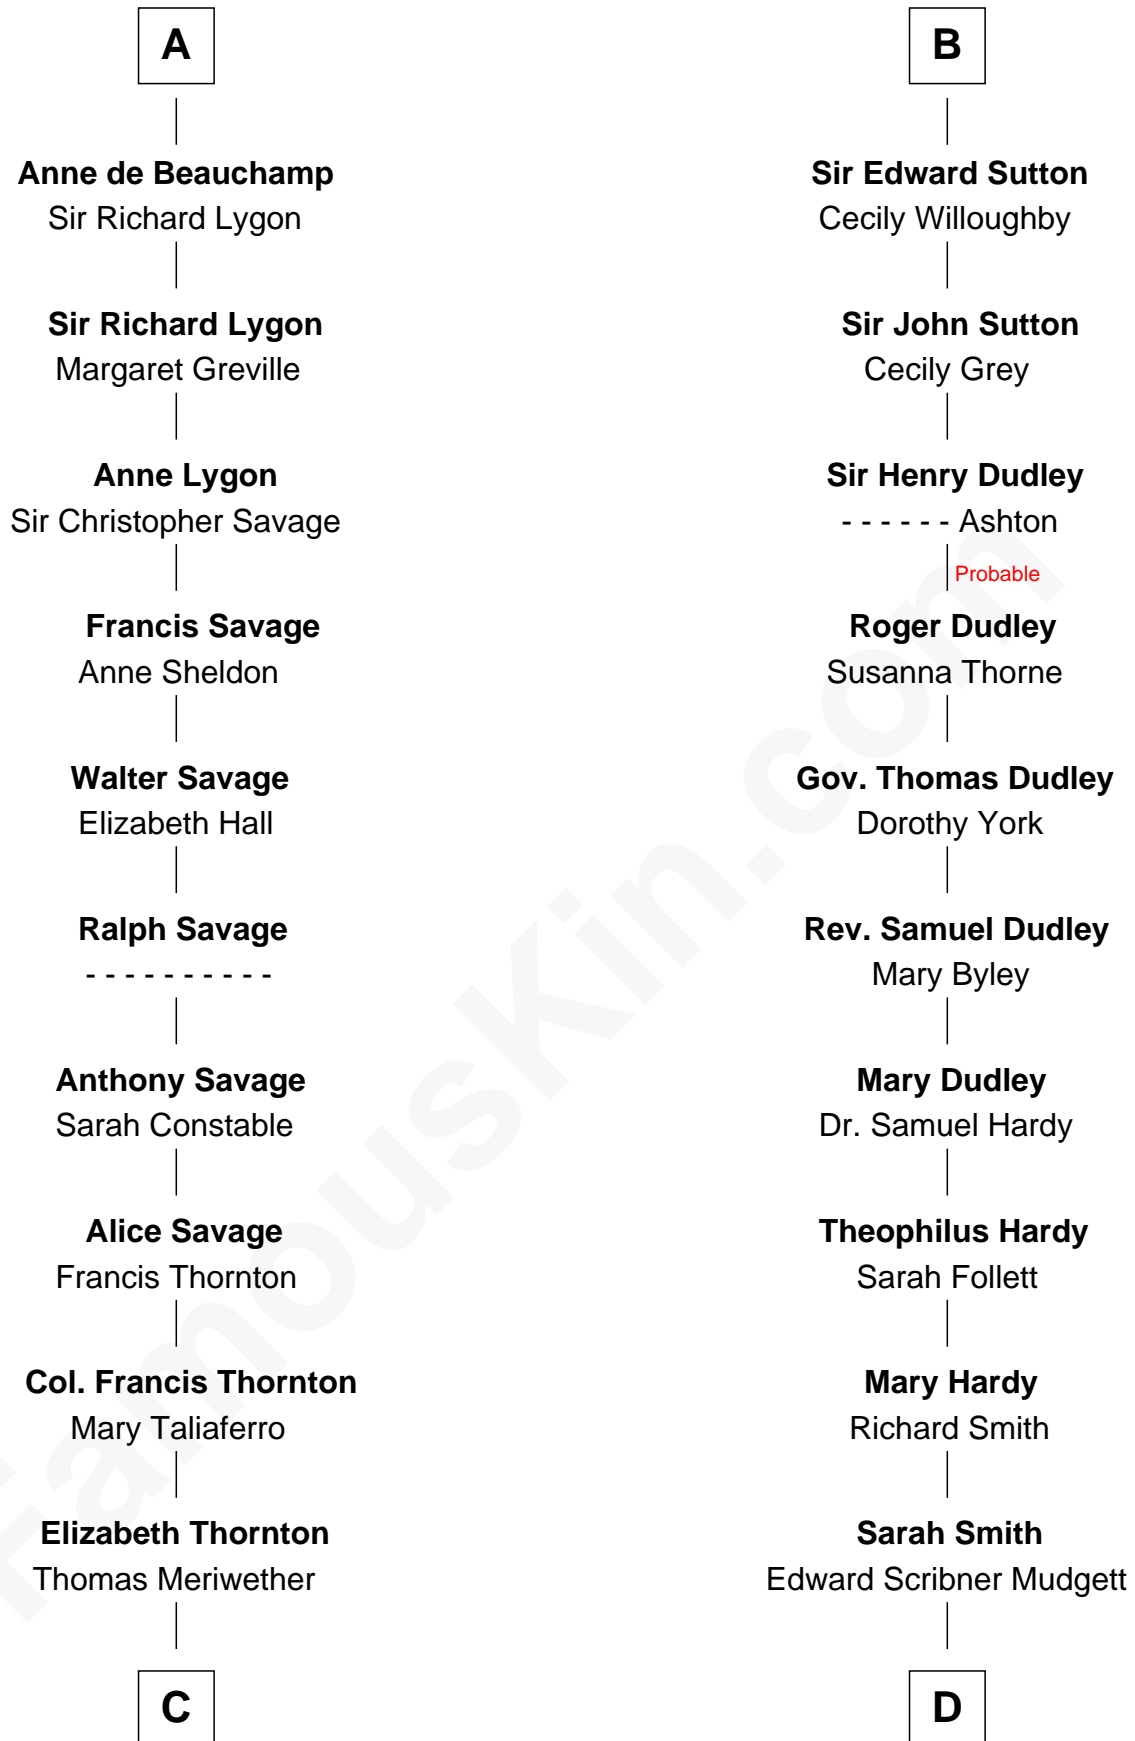

# FamousKin.com Relationship Chart of

**Meriwether Lewis**

*Lewis and Clark Expedition*

18th cousin 2 times removed of

**Dr. H. H. Holmes**

*Serial Killer aka "Devil in the White City"*

**C**

**Lucy Meriwether**

William Lewis

**Meriwether Lewis**

*Lewis and Clark Expedition*

**D**

**Samuel Mudgett**

Mary Morrill

**Scribner Mudgett**

Nancy Prescott

**Levi Horton Mudgett**

Theodate Page Price

**Dr. H. H. Holmes**

*Serial Killer Dr. H. H. Holmes*

FamousKin.com