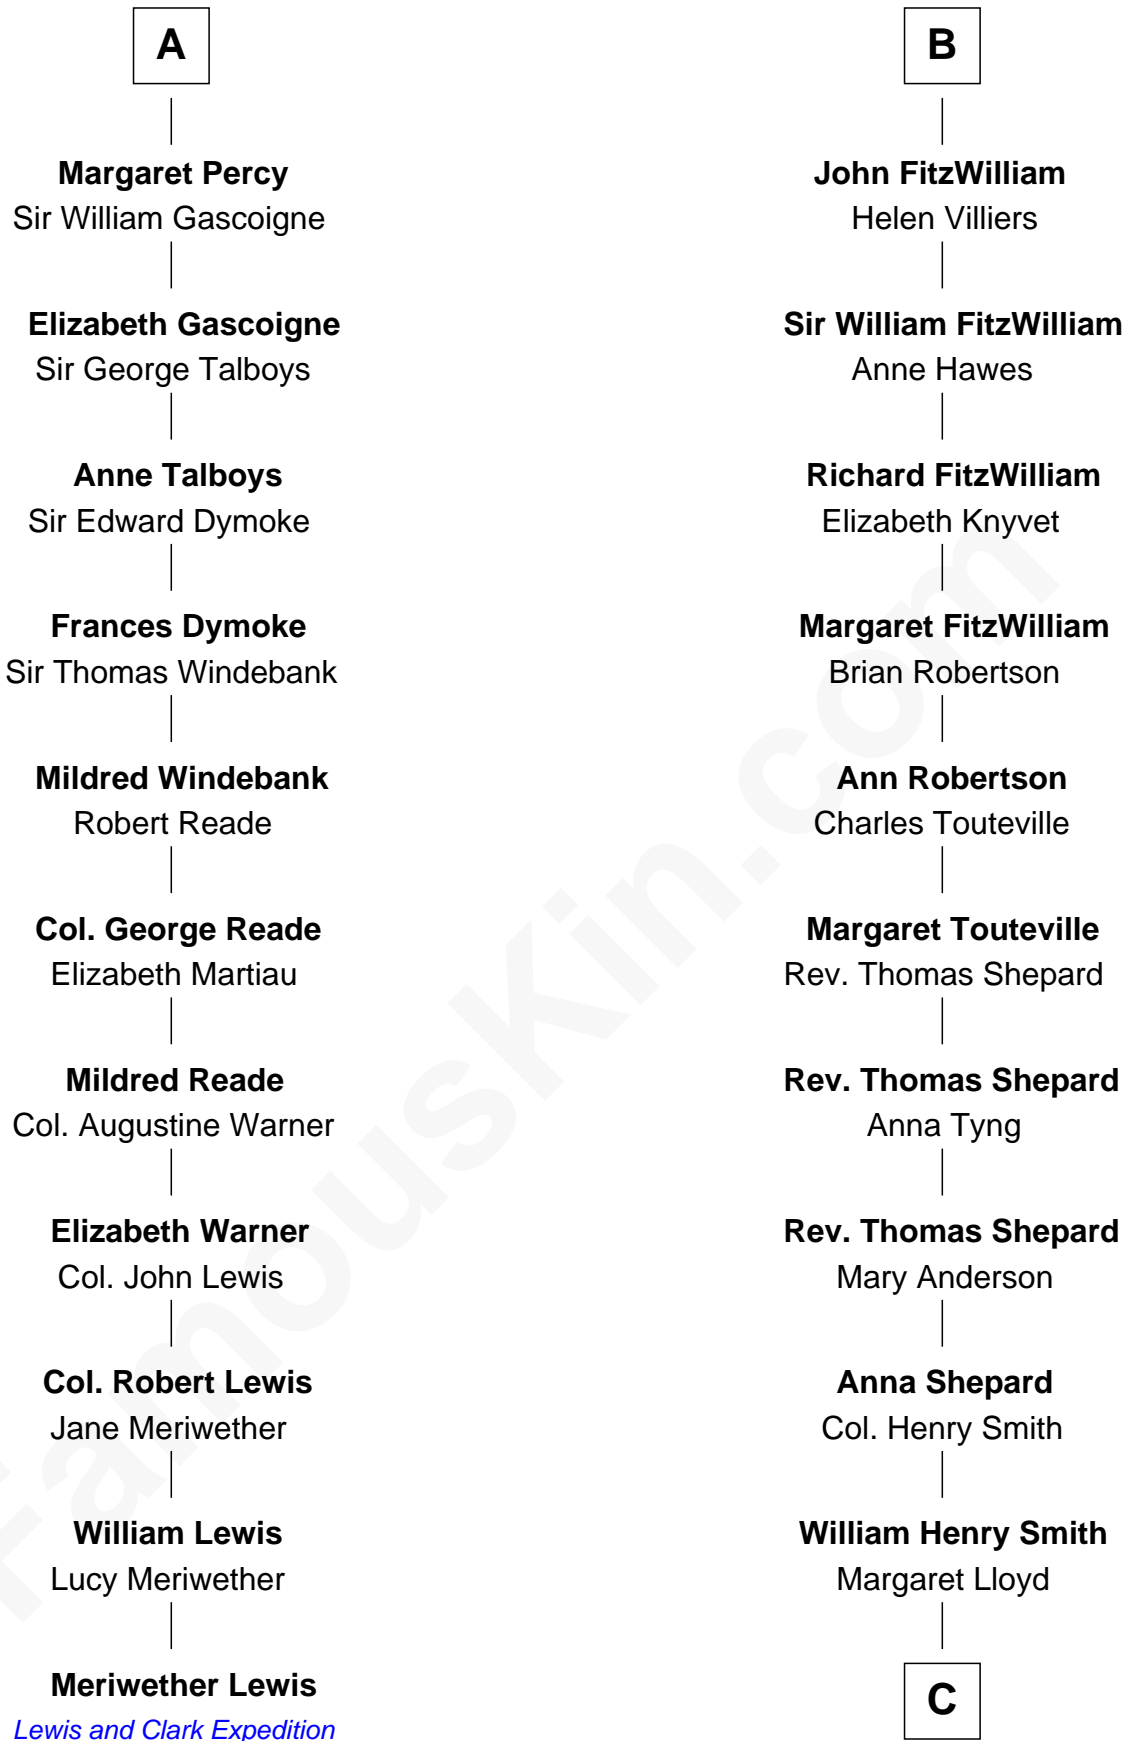

# FamousKin.com Relationship Chart of

**Meriwether Lewis**

*Lewis and Clark Expedition*

17th cousin 4 times removed of

**Franklin D. Roosevelt**

*32nd U.S. President*

**Sir Richard FitzRoy**

Rose de Dover

**C**

Rebecca Smith

John Aspinwall

John Aspinwall

Susan Howland

Mary Rebecca Aspinwall

Isaac Daniel Roosevelt

James Roosevelt

Sara Delano

Franklin D. Roosevelt

*32nd U.S. President*

FamousKin.com