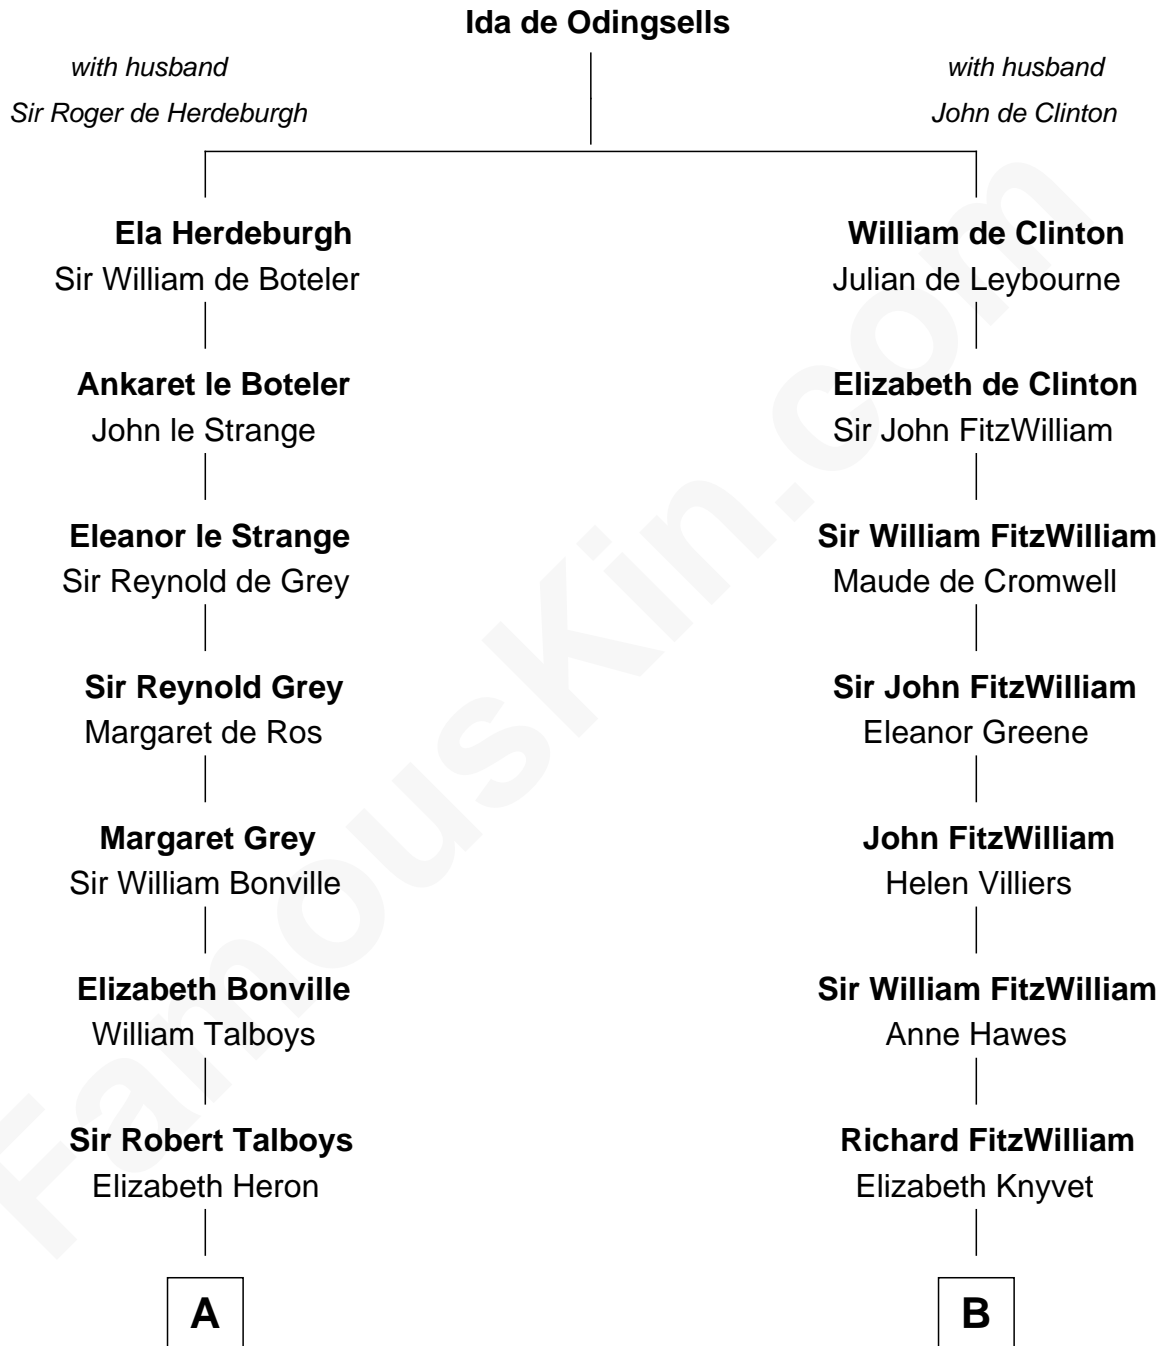

# FamousKin.com Relationship Chart of

**Meriwether Lewis**

*Lewis and Clark Expedition*

16th cousin 2 times removed of

**Franklin D. Roosevelt**

*32nd U.S. President*

**C**

James Roosevelt

Sara Delano

Franklin D. Roosevelt

*32nd U.S. President*

FamousKin.com