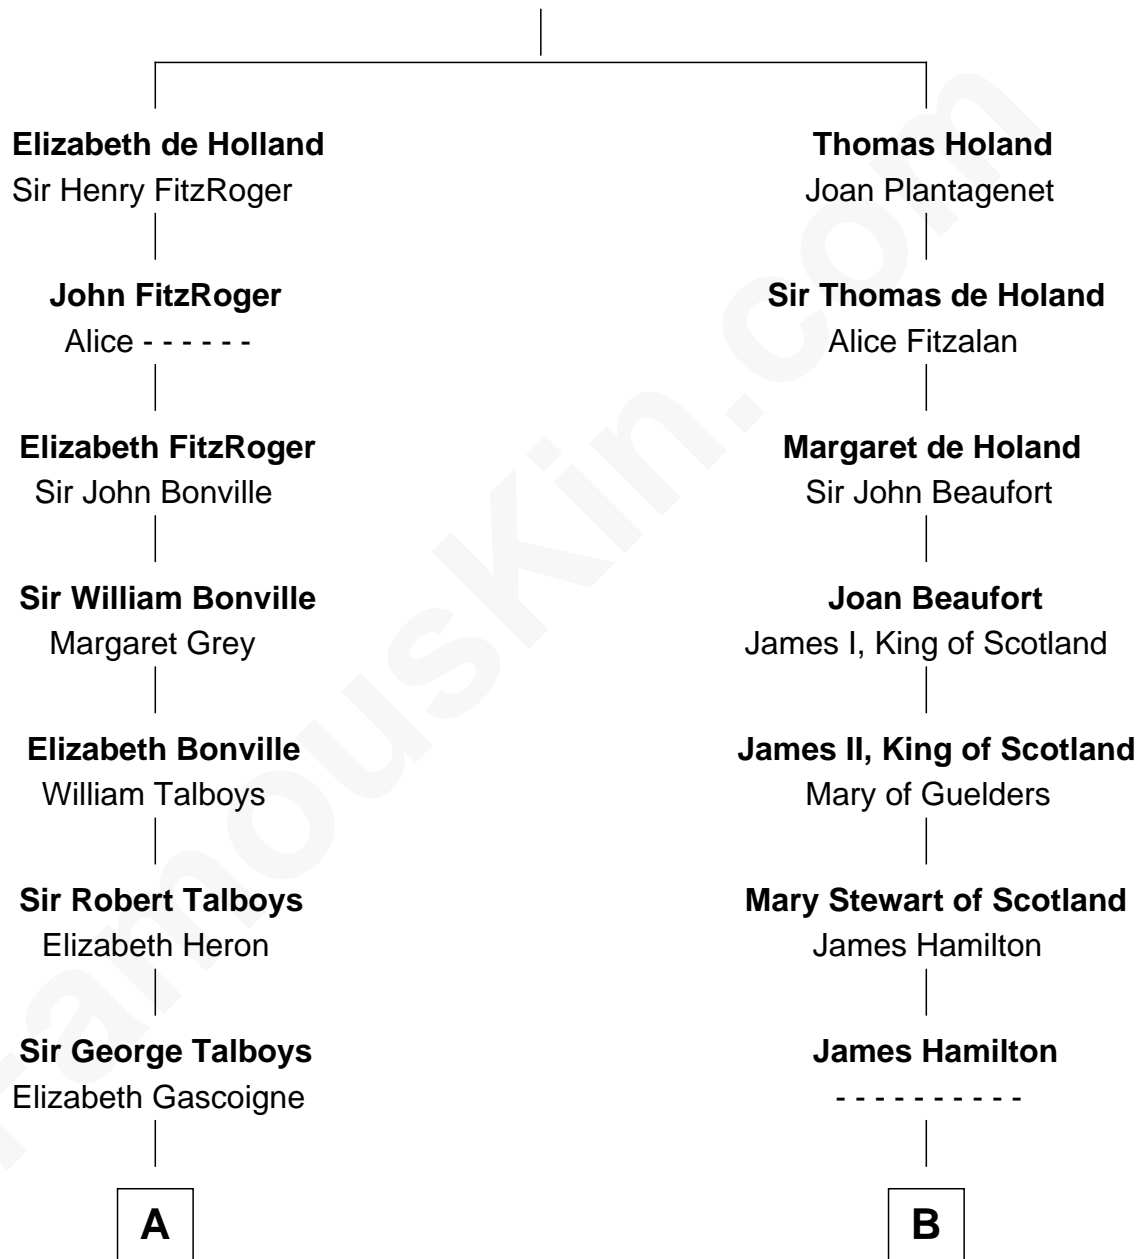

FamousKin.com Relationship Chart of

Meriwether Lewis

Lewis and Clark Expedition

15th cousin 6 times removed of

Franklin D. Roosevelt

32nd U.S. President

Sir Robert de Holland

Maude la Zouche

C

Elizabeth Murray

Edward Hutchinson Robbins

Anne Jean Robbins

Judge Joseph Lyman

Catharine Robbins Lyman

Warren Delano

Sara Delano

James Roosevelt

Franklin D. Roosevelt

32nd U.S. President

FamousKin.com