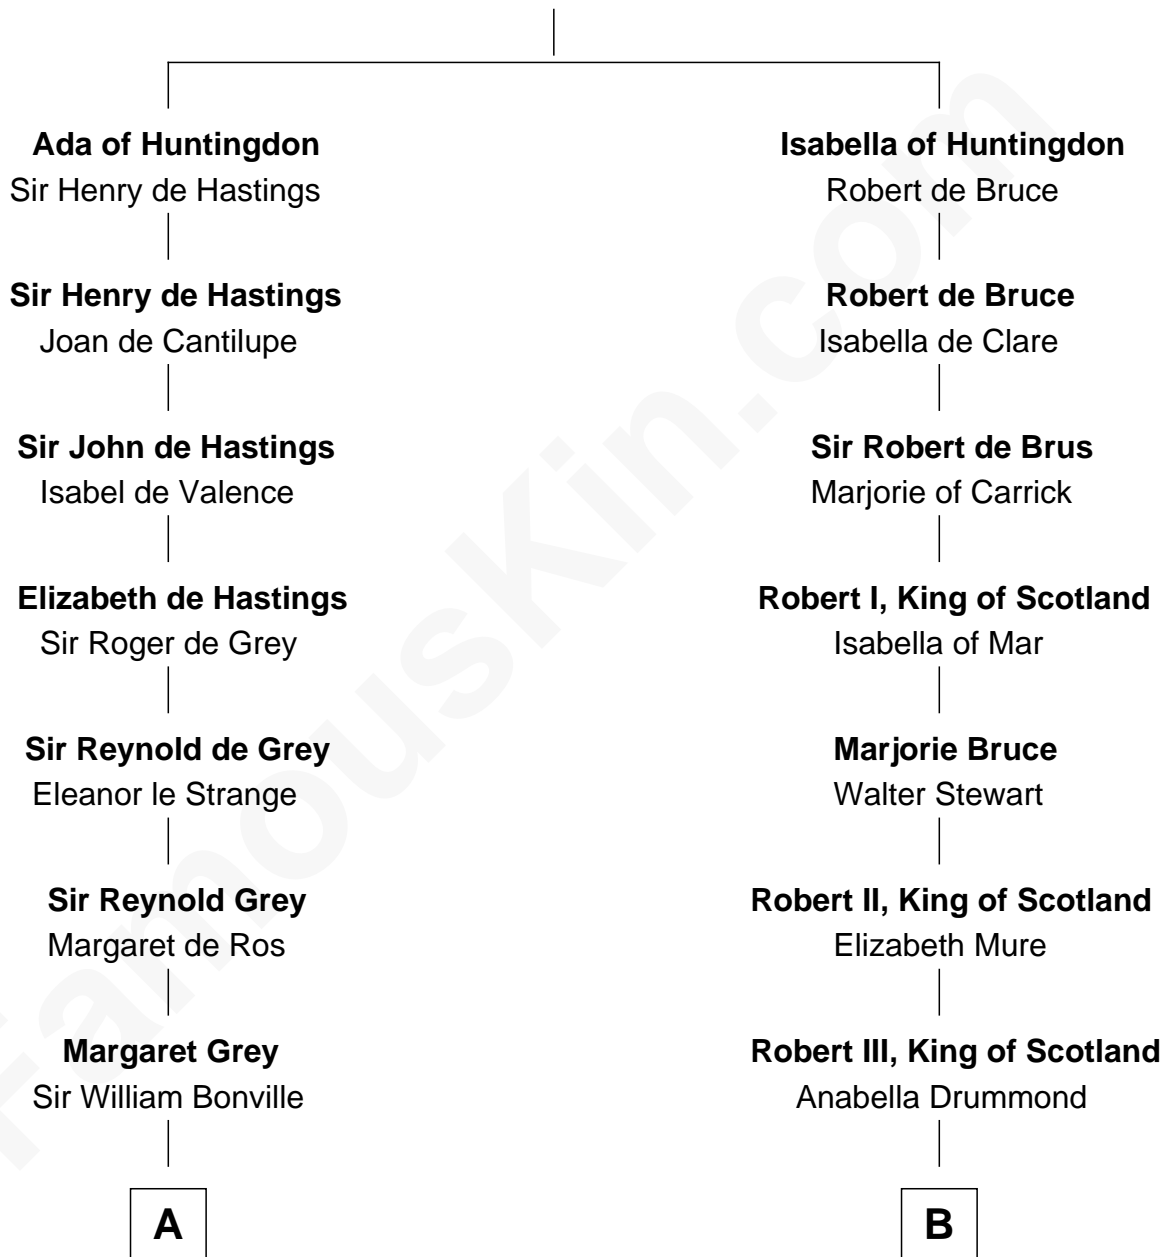

FamousKin.com Relationship Chart of

Meriwether Lewis

Lewis and Clark Expedition

18th cousin 3 times removed of

Theodore Roosevelt

26th U.S. President

David of Huntingdon

Maud of Chester

C

William Lewis
Lucy Meriwether

Meriwether Lewis
Lewis and Clark Expedition

D

Dr. John Irvine
Ann Elizabeth Baillie

Anne Irvine
James Bulloch

James Stephens Bulloch
Martha Stewart

Martha Bulloch
Theodore Roosevelt

Theodore Roosevelt
26th U.S. President

FamousKin.com