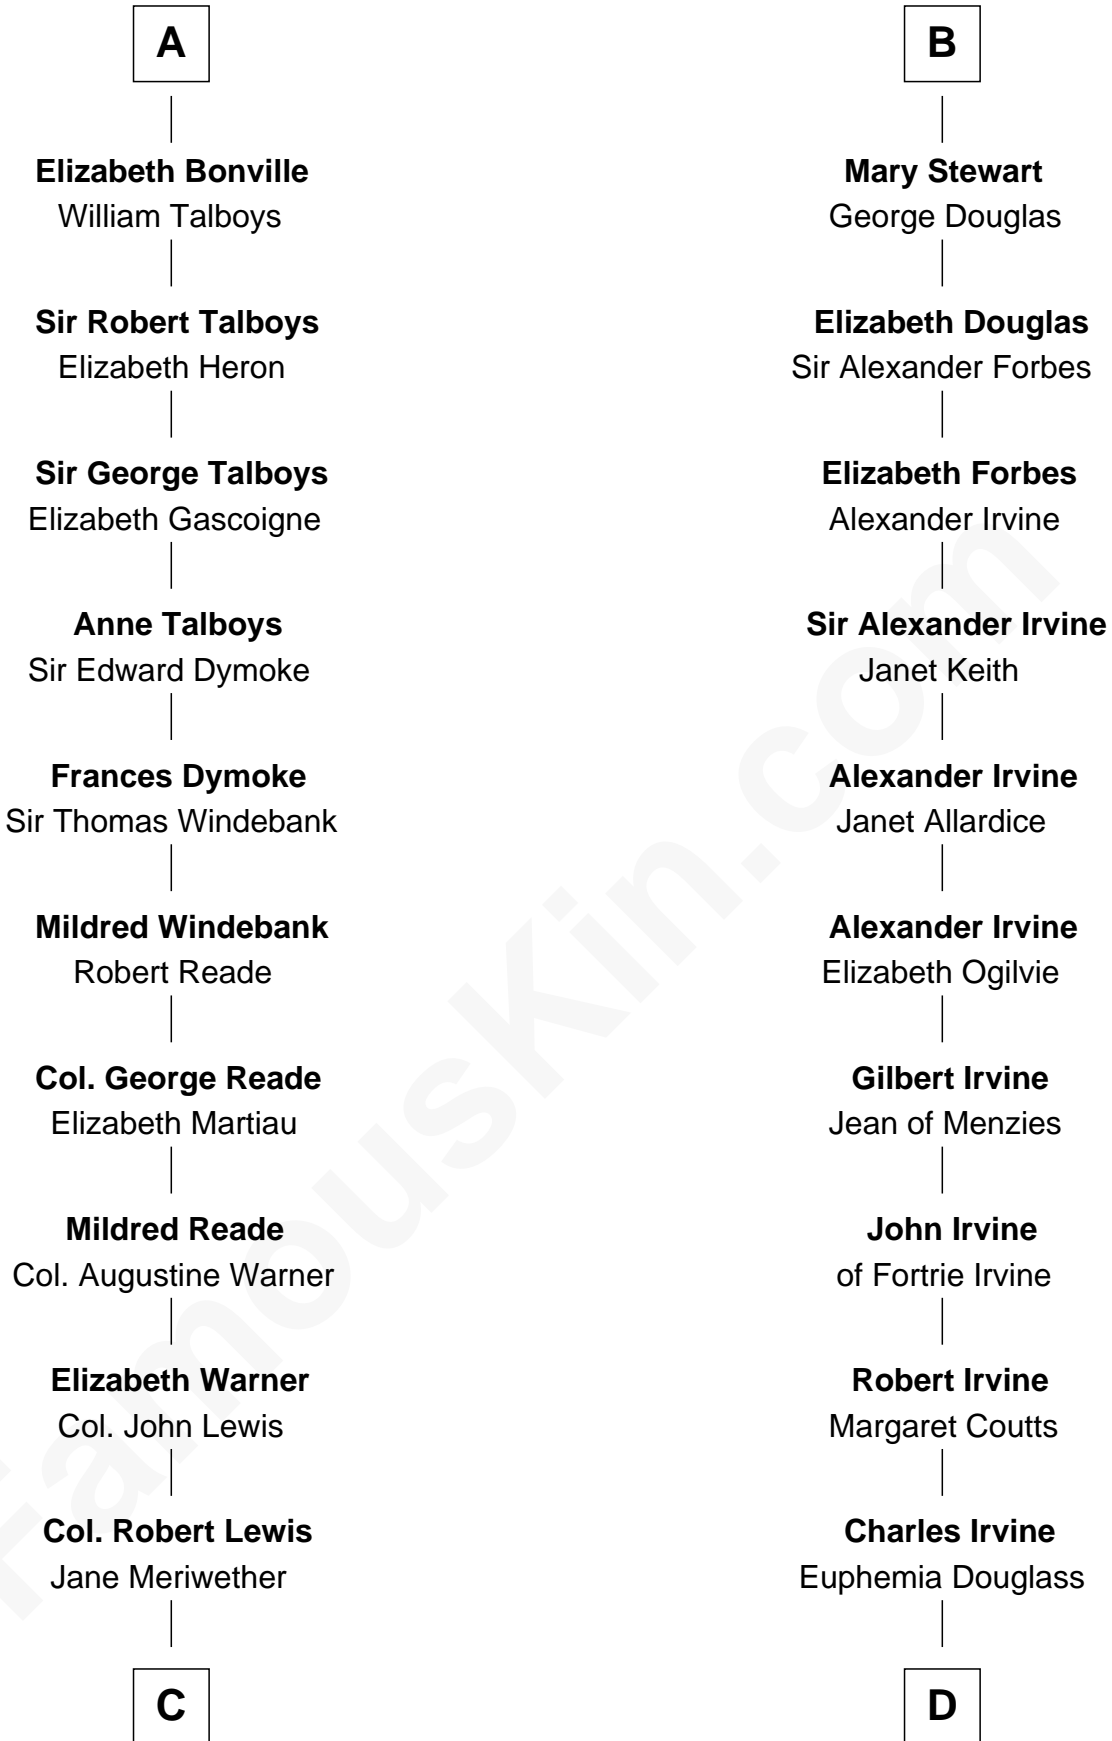

FamousKin.com Relationship Chart of

Meriwether Lewis

Lewis and Clark Expedition

18th cousin 3 times removed of

Theodore Roosevelt

26th U.S. President

David of Huntingdon

Maud of Chester

C

William Lewis
Lucy Meriwether

Meriwether Lewis
Lewis and Clark Expedition

D

Dr. John Irvine
Ann Elizabeth Baillie

Anne Irvine
James Bulloch

James Stephens Bulloch
Martha Stewart

Martha Bulloch
Theodore Roosevelt

Theodore Roosevelt
26th U.S. President

FamousKin.com