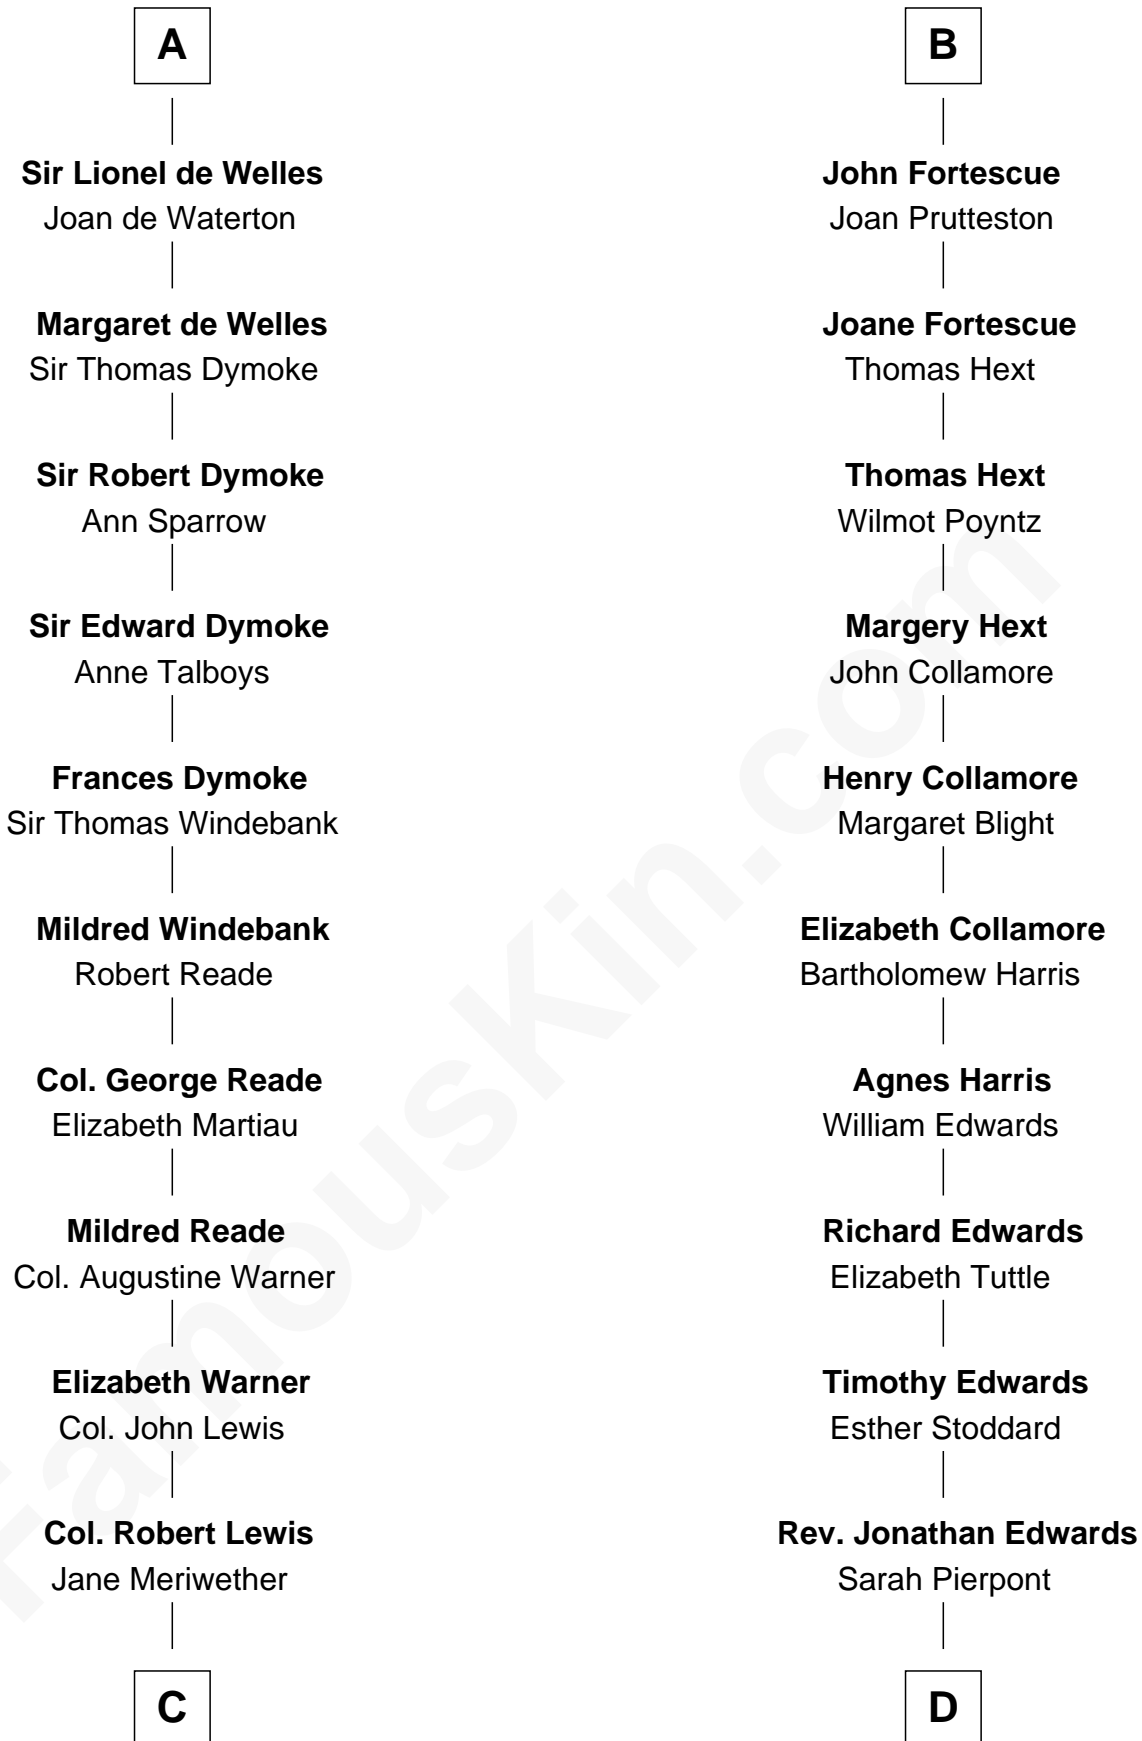

# FamousKin.com Relationship Chart of

**Meriwether Lewis**

*Lewis and Clark Expedition*

18th cousin 3 times removed of

**Edith (Carow) Roosevelt**

*First Lady of President Theodore Roosevelt*

**Sir Geoffrey FitzPiers**

Aveline de Clare

**C**

**William Lewis**  
Lucy Meriwether

**Meriwether Lewis**  
*Lewis and Clark Expedition*

**D**

**Timothy Edwards**  
Rhoda Ogden

**Sarah Edwards**  
Daniel Tyler

**Gen. Daniel Tyler**  
Emily Lee

**Gertrude Elizabeth Tyler**  
Charles Carow

**Edith (Carow) Roosevelt**  
*First Lady of Theodore Roosevelt*