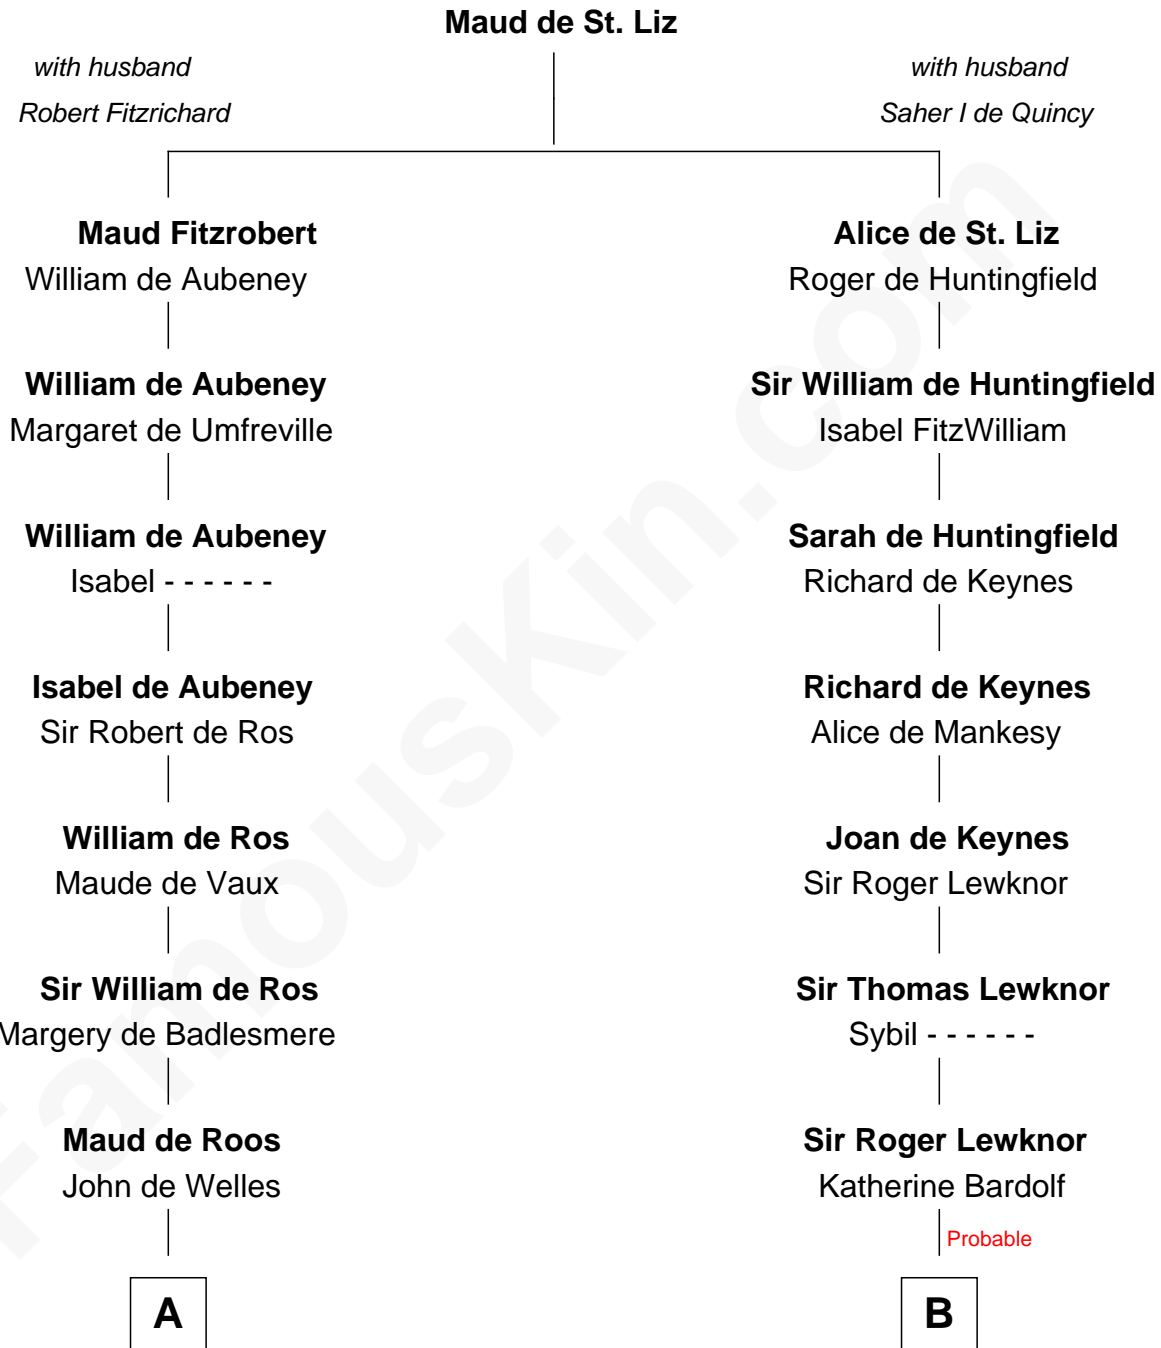

# FamousKin.com Relationship Chart of

**Meriwether Lewis**

*Lewis and Clark Expedition*

17th cousin 3 times removed of

**William Stoughton**

*Chief Judge and Prosecutor, Salem Witch Trials 1692*

**C**

—  
**Elizabeth Warner**

Col. John Lewis

—  
**Col. Robert Lewis**

Jane Meriwether

—  
**William Lewis**

Lucy Meriwether

—  
**Meriwether Lewis**

*Lewis and Clark Expedition*