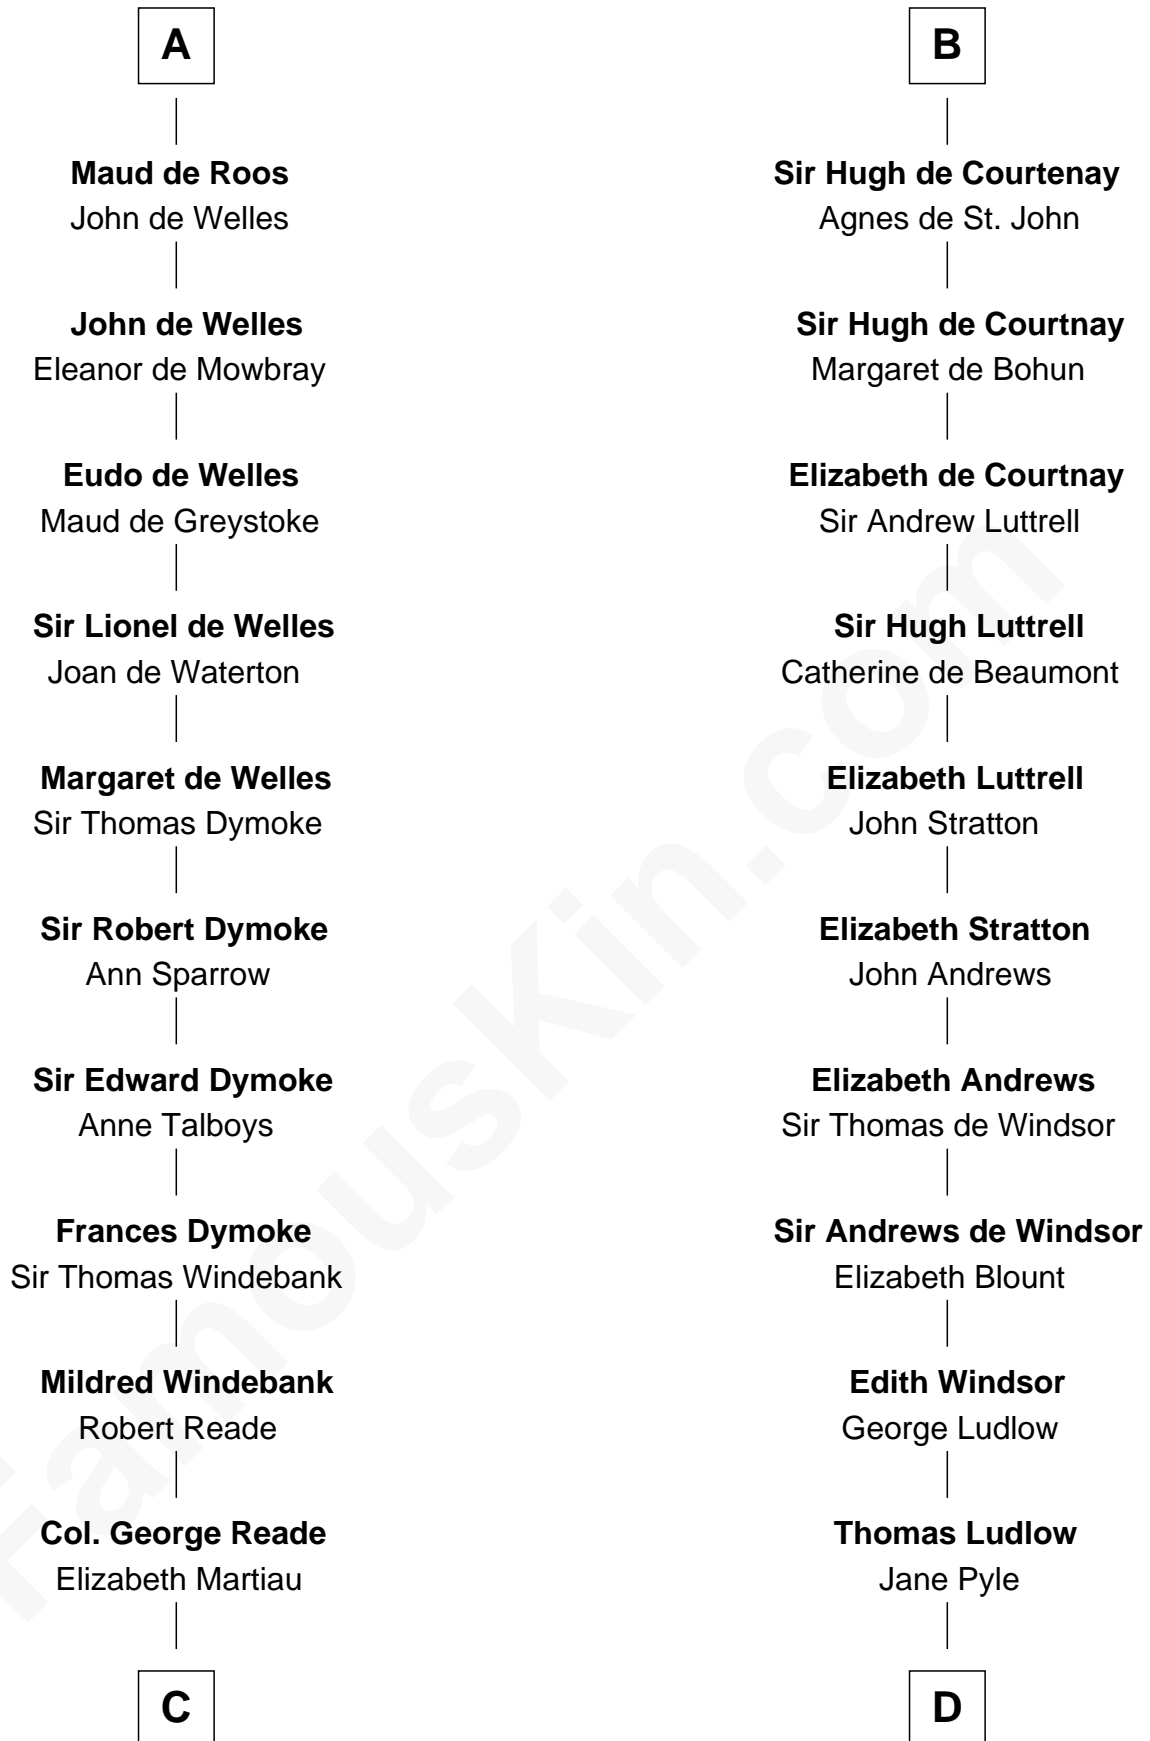

FamousKin.com Relationship Chart of

Meriwether Lewis

Lewis and Clark Expedition

21st cousin of

Carter Braxton

Signer of the Declaration of Independence

Richard Fitzgilbert

Rohese Giffard

C

Mildred Reade
Col. Augustine Warner

Elizabeth Warner
Col. John Lewis

Col. Robert Lewis
Jane Meriwether

William Lewis
Lucy Meriwether

Meriwether Lewis
Lewis and Clark Expedition

D

Gabriel Ludlow
Phillis - - - - -