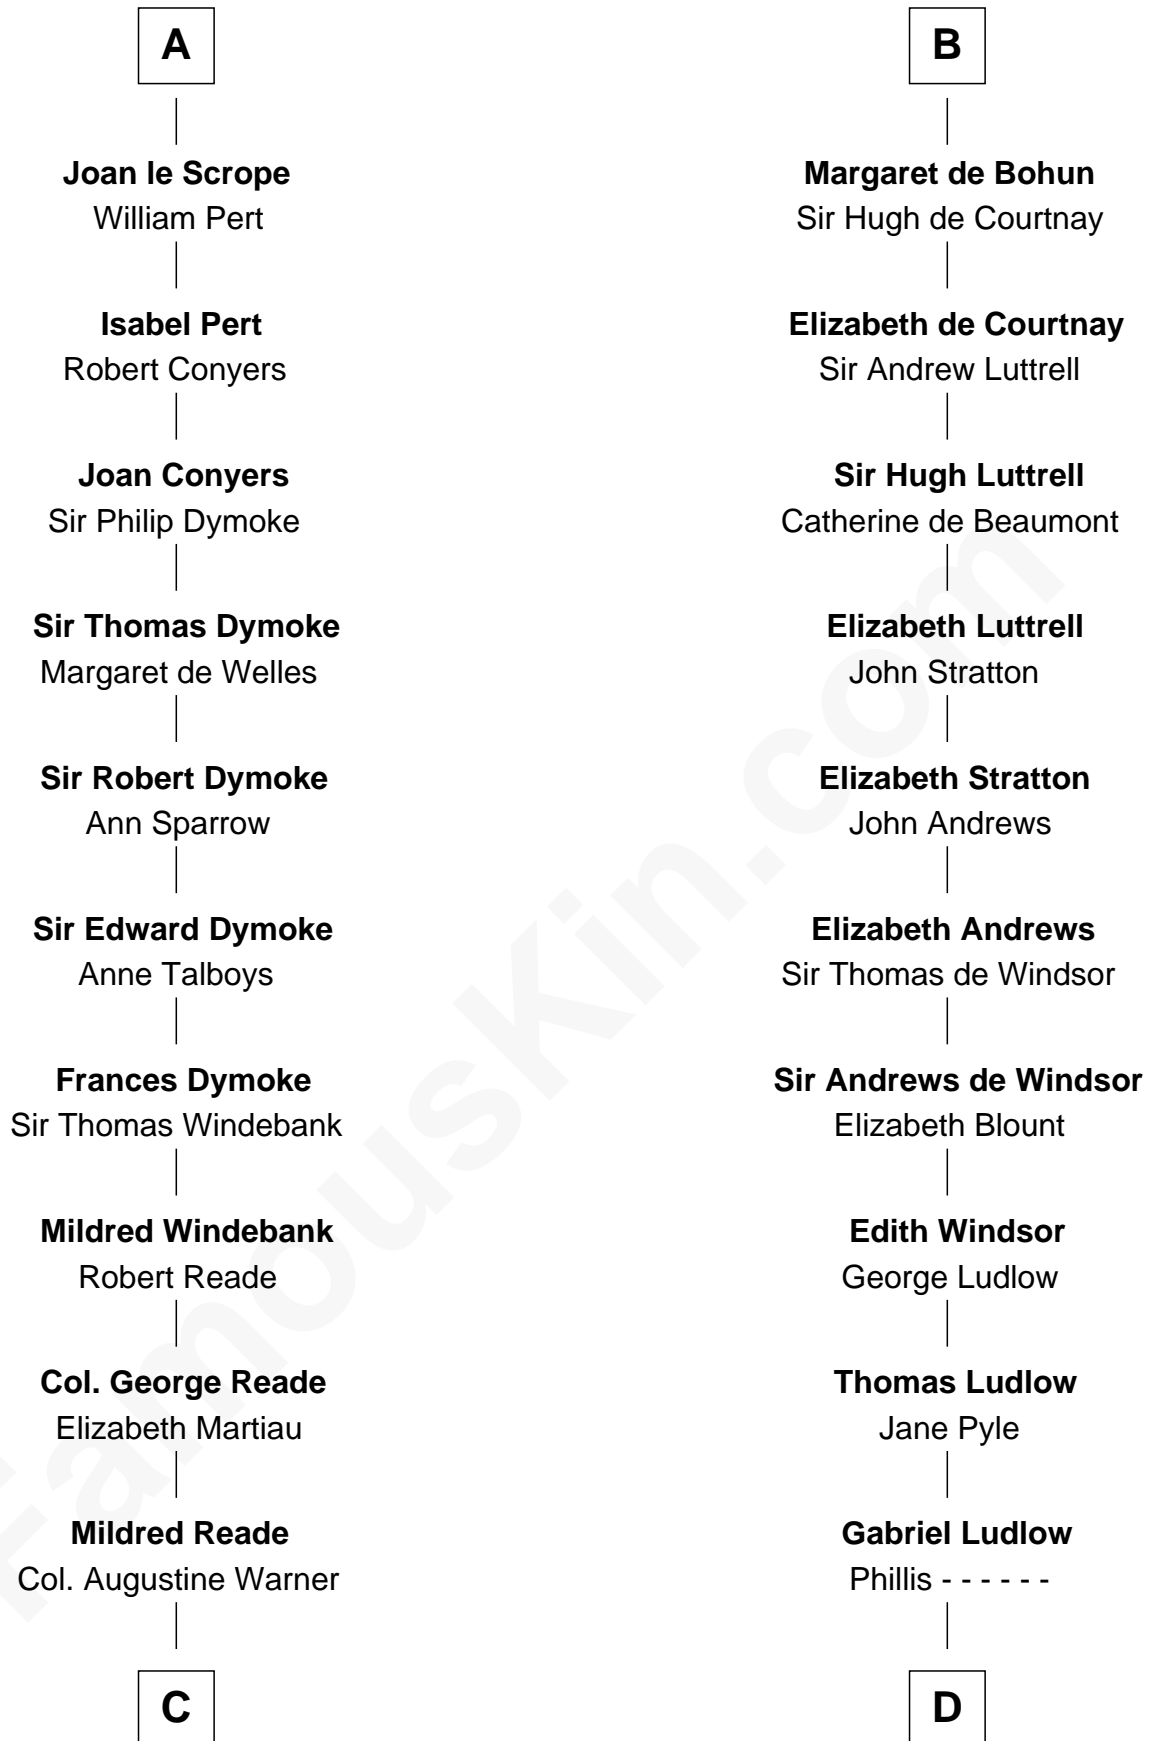

FamousKin.com Relationship Chart of

Meriwether Lewis

Lewis and Clark Expedition

20th cousin of

Carter Braxton

Signer of the Declaration of Independence

C

Elizabeth Warner

Col. John Lewis

Col. Robert Lewis

Jane Meriwether

William Lewis

Lucy Meriwether

Meriwether Lewis

Lewis and Clark Expedition

D

Sarah Ludlow

Col. John Carter

Col. Robert Carter

Elizabeth Landon

Mary Carter

George Braxton

Carter Braxton

Signer of Declaration of Independence