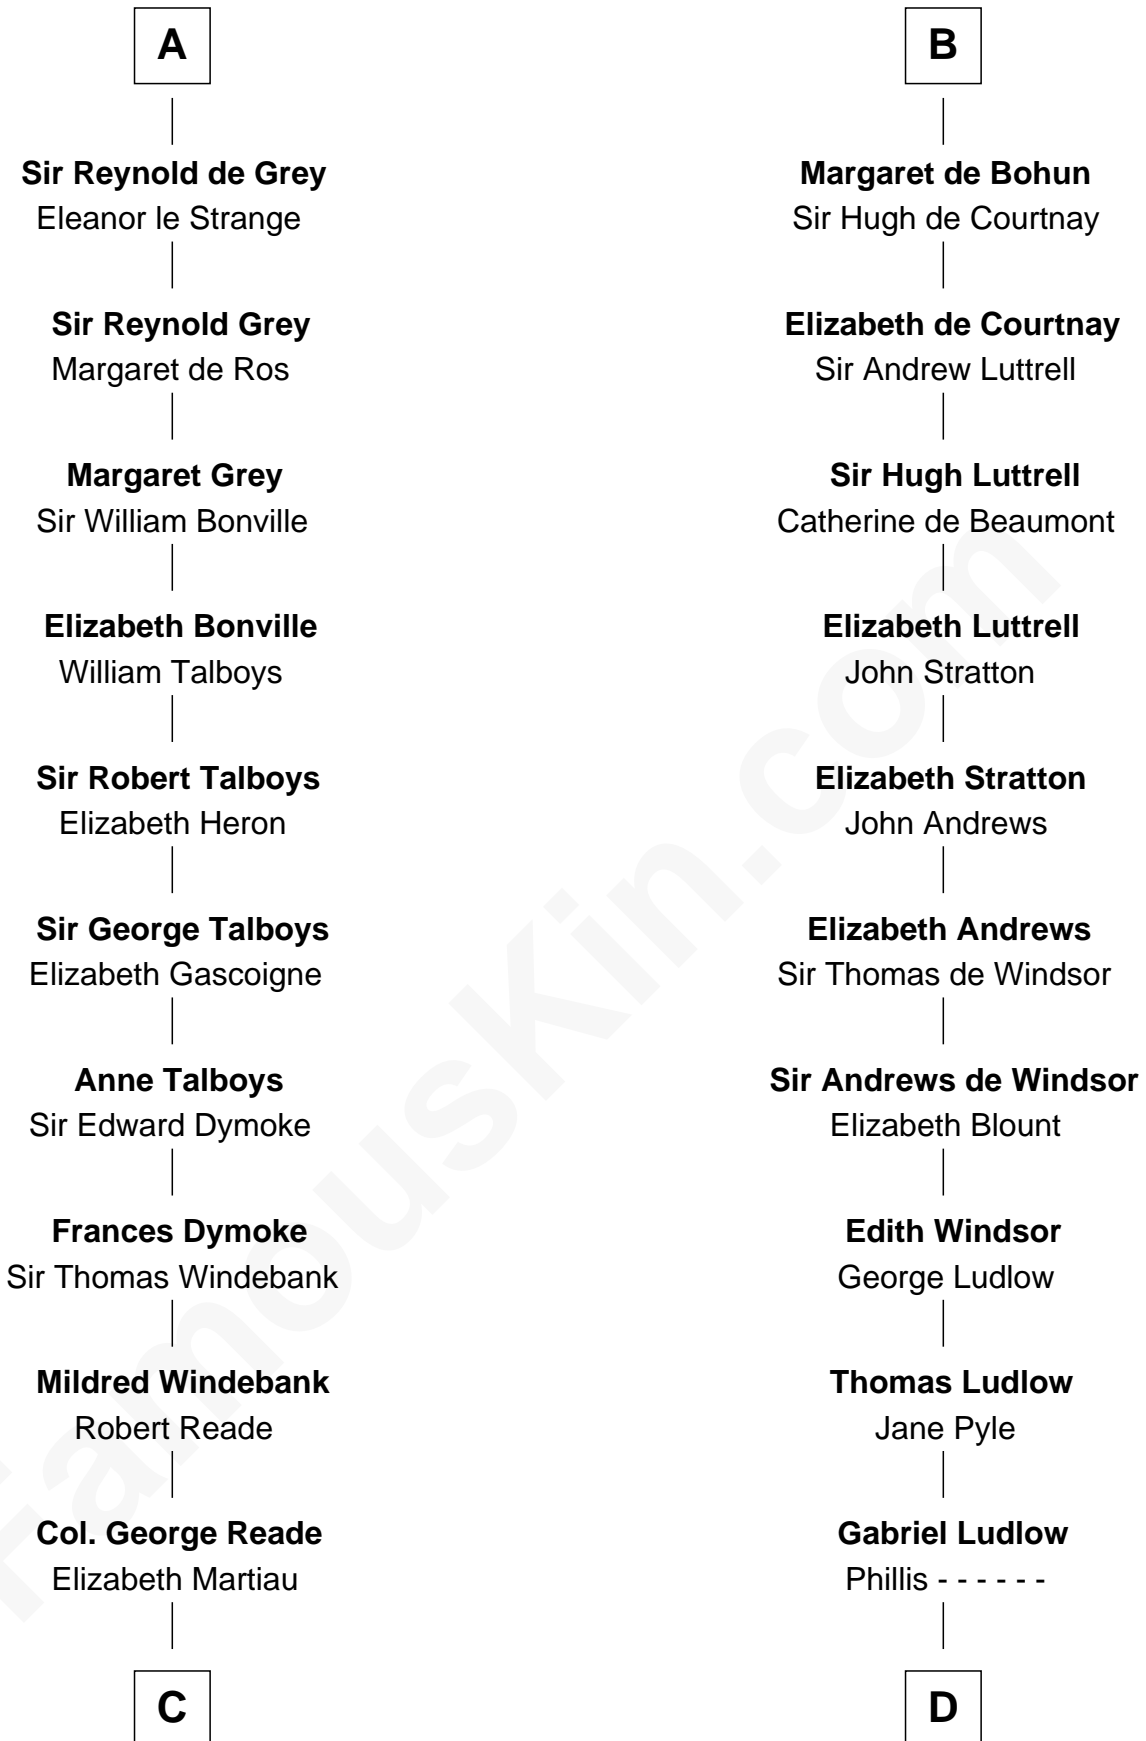

FamousKin.com

Relationship Chart of

Meriwether Lewis

Lewis and Clark Expedition

20th cousin 1 time removed of

Carter Braxton

Signer of the Declaration of Independence

C

Mildred Reade
Col. Augustine Warner

Elizabeth Warner
Col. John Lewis

Col. Robert Lewis
Jane Meriwether

William Lewis
Lucy Meriwether

Meriwether Lewis
Lewis and Clark Expedition

D

Sarah Ludlow
Col. John Carter

Col. Robert Carter
Elizabeth Landon

Mary Carter
George Braxton

Carter Braxton
Signer of Declaration of Independence