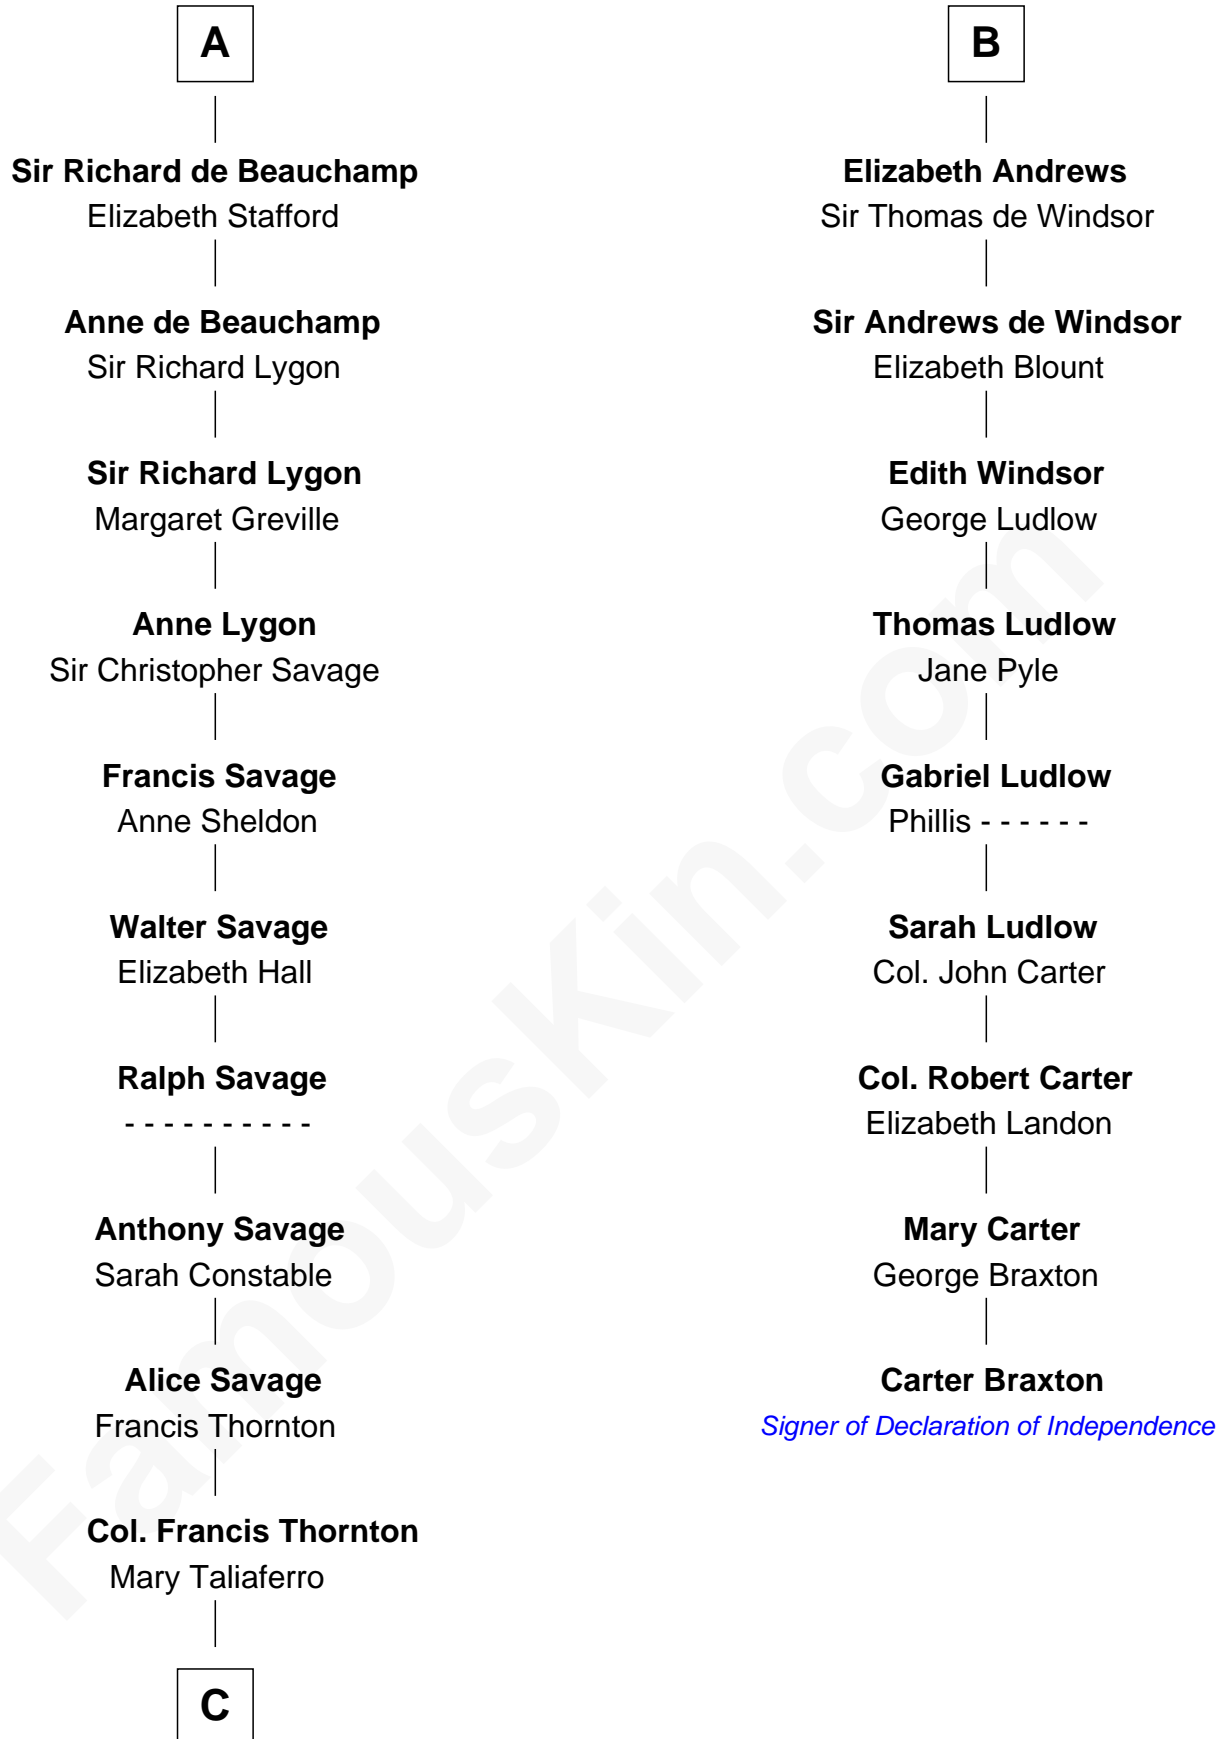

FamousKin.com Relationship Chart of

Meriwether Lewis

Lewis and Clark Expedition

15th cousin 4 times removed of

Carter Braxton

Signer of the Declaration of Independence

Sir Hugh le Despencer

Aveline Basset

Margaret Despencer

Robert de Ferrers

Sir Edmund Ferrers

Ellen Roche

Margaret Ferrers

John de Beauchamp

A

Eleanor le Despencer

Catherine de Beaumont

Elizabeth Luttrell

John Stratton

Elizabeth Stratton

John Andrews

B

C

—
Elizabeth Thornton

Thomas Meriwether

—
Lucy Meriwether

William Lewis

—
Meriwether Lewis

Lewis and Clark Expedition

FamousKin.com