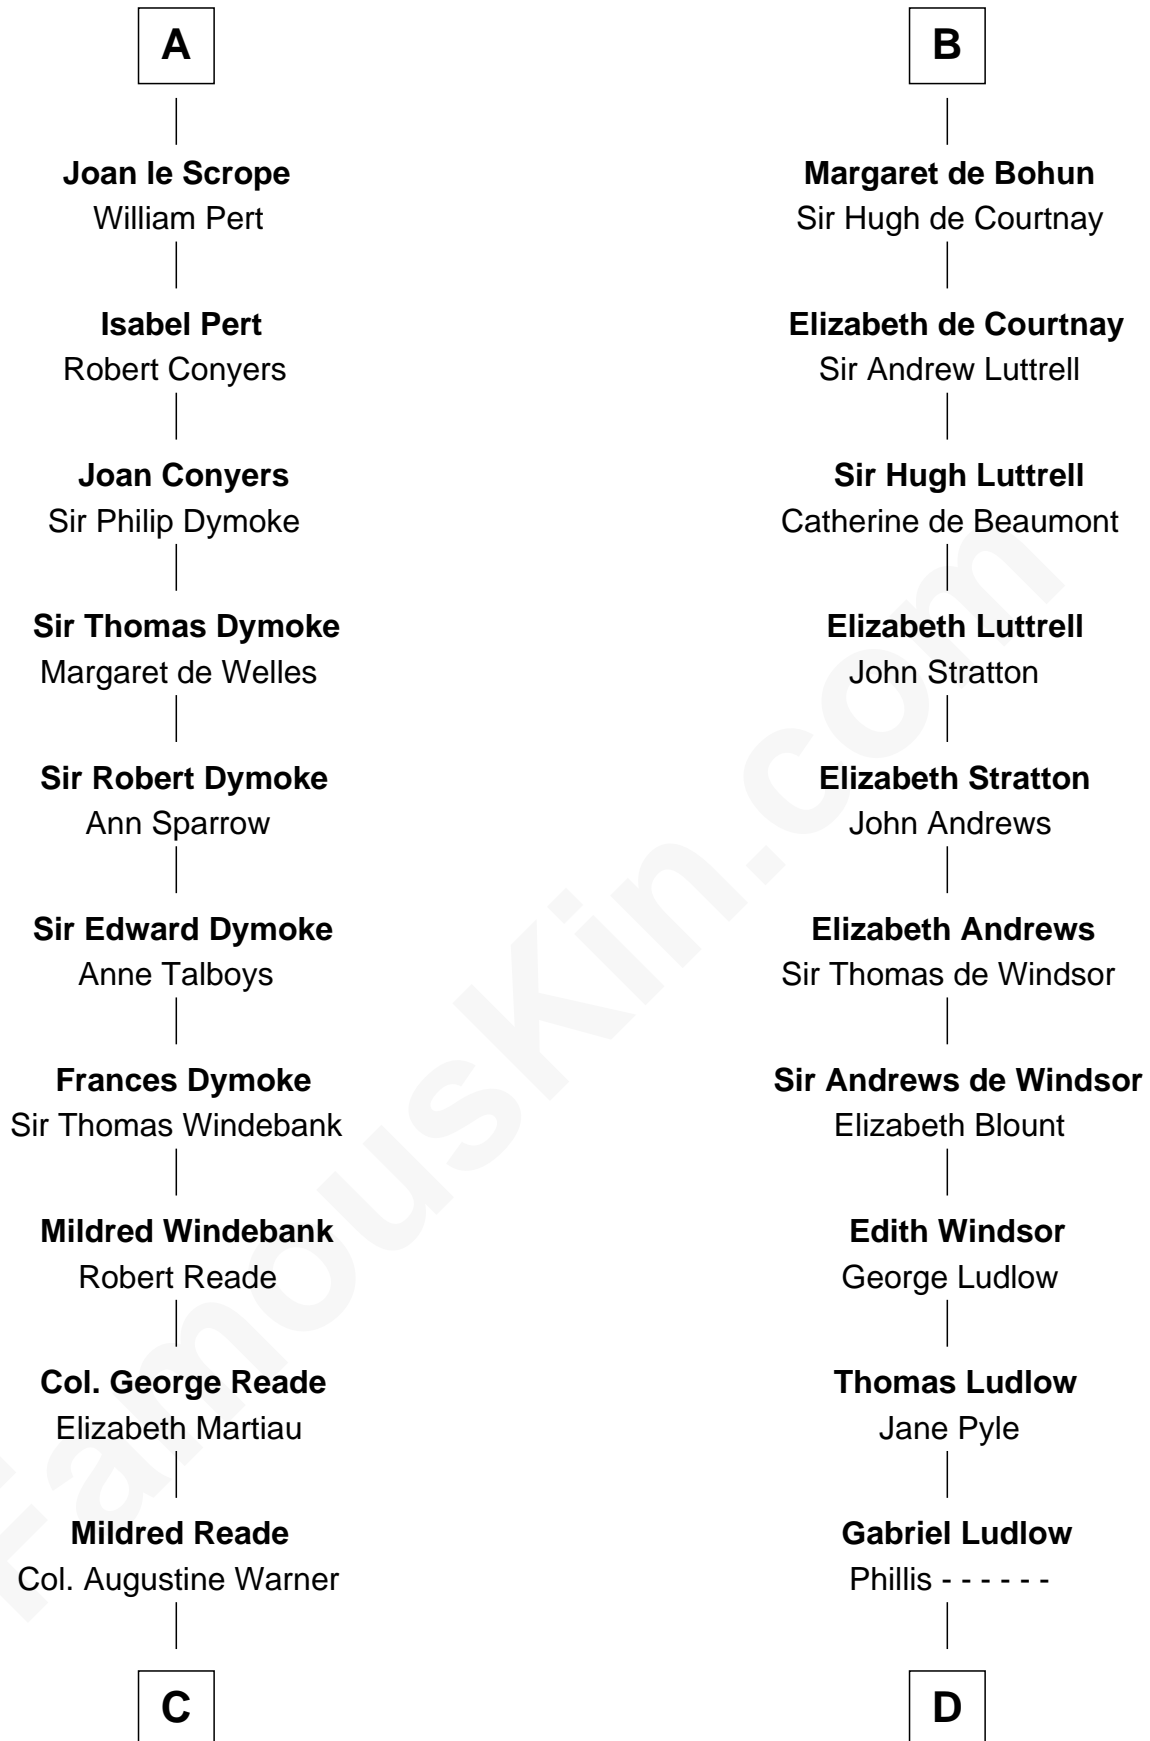

# FamousKin.com Relationship Chart of

**Meriwether Lewis**

*Lewis and Clark Expedition*

20th cousin of

**Carter Braxton**

*Signer of the Declaration of Independence*

**David I, King of Scotland**

Maud of Northumberland

**C**

**Elizabeth Warner**

Col. John Lewis

**Col. Robert Lewis**

Jane Meriwether

**William Lewis**

Lucy Meriwether

**Meriwether Lewis**

*Lewis and Clark Expedition*

**D**

**Sarah Ludlow**

Col. John Carter

**Col. Robert Carter**

Elizabeth Landon

**Mary Carter**

George Braxton

**Carter Braxton**

*Signer of Declaration of Independence*