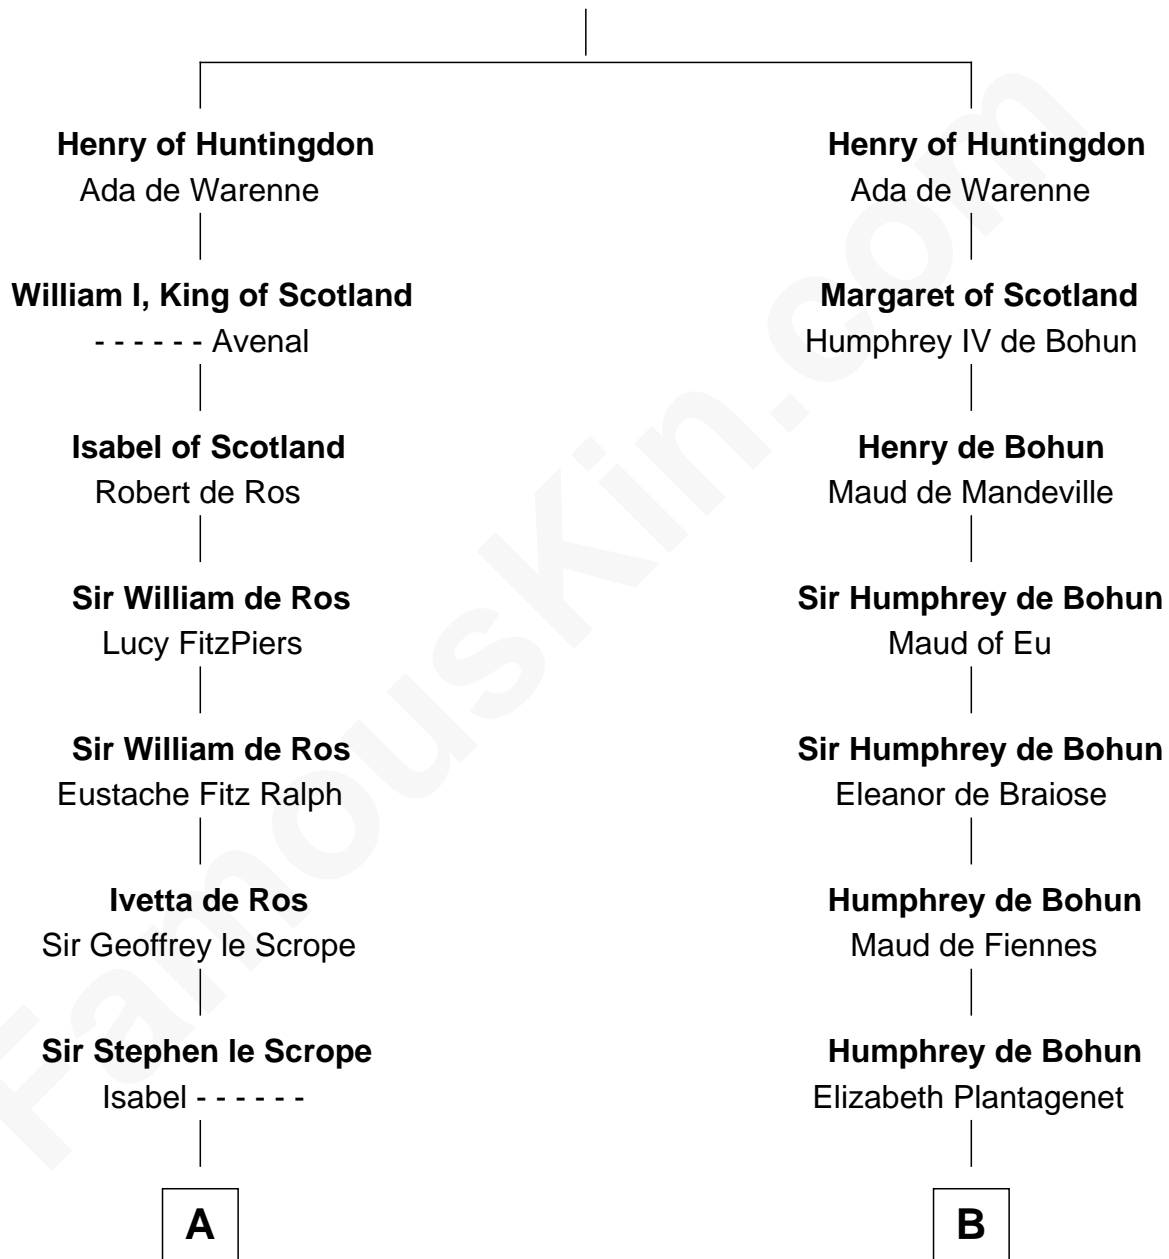

# FamousKin.com Relationship Chart of

**Meriwether Lewis**

*Lewis and Clark Expedition*

20th cousin of

**Carter Braxton**

*Signer of the Declaration of Independence*

**David I, King of Scotland**

Maud of Northumberland

**C**

**Elizabeth Warner**

Col. John Lewis

**Col. Robert Lewis**

Jane Meriwether

**William Lewis**

Lucy Meriwether

**Meriwether Lewis**

*Lewis and Clark Expedition*

**D**

**Sarah Ludlow**

Col. John Carter

**Col. Robert Carter**

Elizabeth Landon

**Mary Carter**

George Braxton

**Carter Braxton**

*Signer of Declaration of Independence*