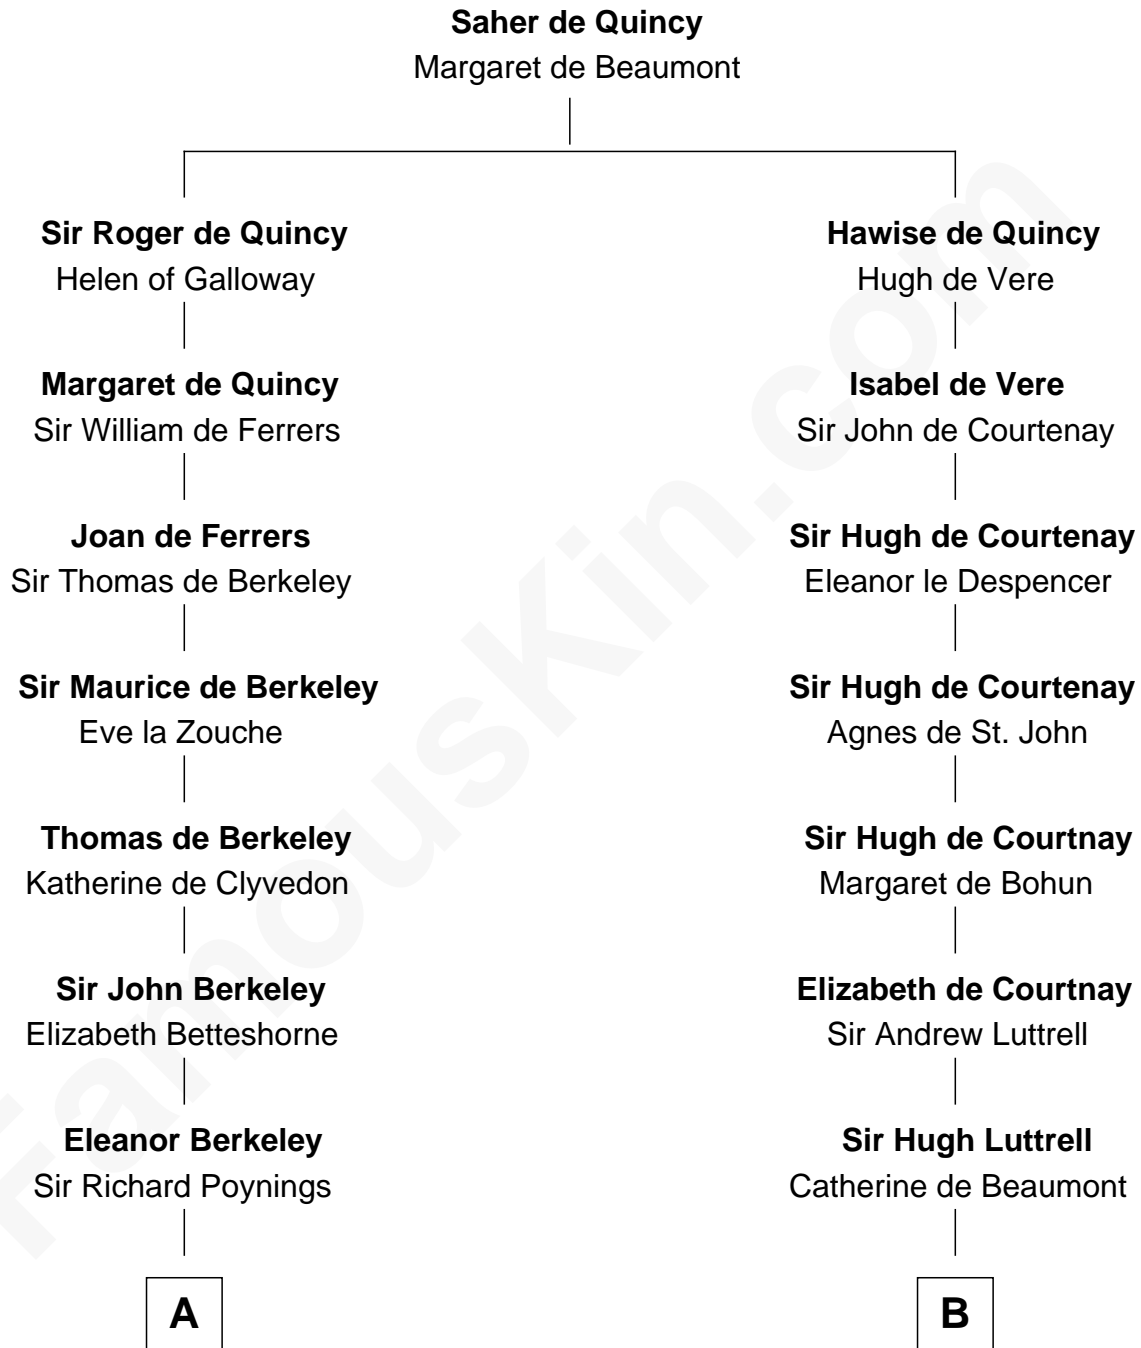

FamousKin.com

Relationship Chart of

Meriwether Lewis

Lewis and Clark Expedition

17th cousin 1 time removed of

Carter Braxton

Signer of the Declaration of Independence

C

—
William Lewis
Lucy Meriwether

—
Meriwether Lewis
Lewis and Clark Expedition

FamousKin.com