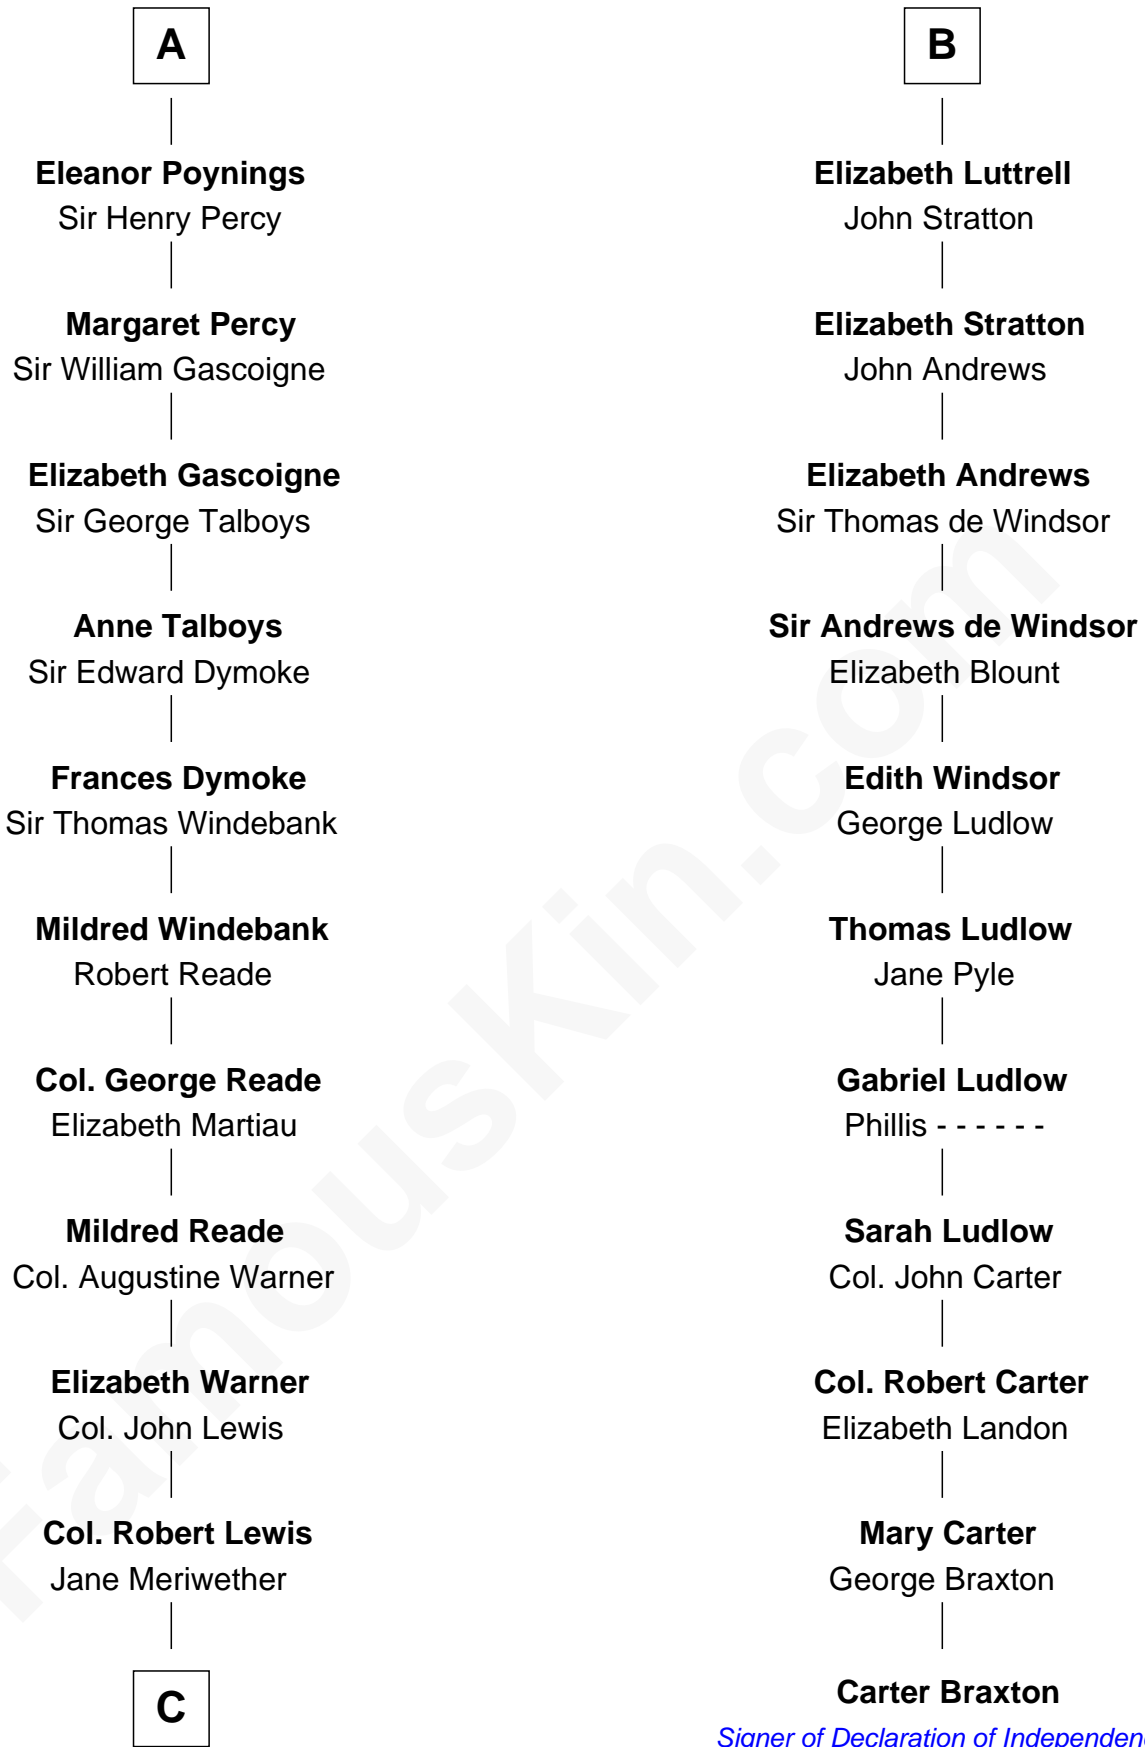

FamousKin.com

Relationship Chart of

Meriwether Lewis

Lewis and Clark Expedition

17th cousin 1 time removed of

Carter Braxton

Signer of the Declaration of Independence

C

—
William Lewis
Lucy Meriwether

—
Meriwether Lewis
Lewis and Clark Expedition

FamousKin.com