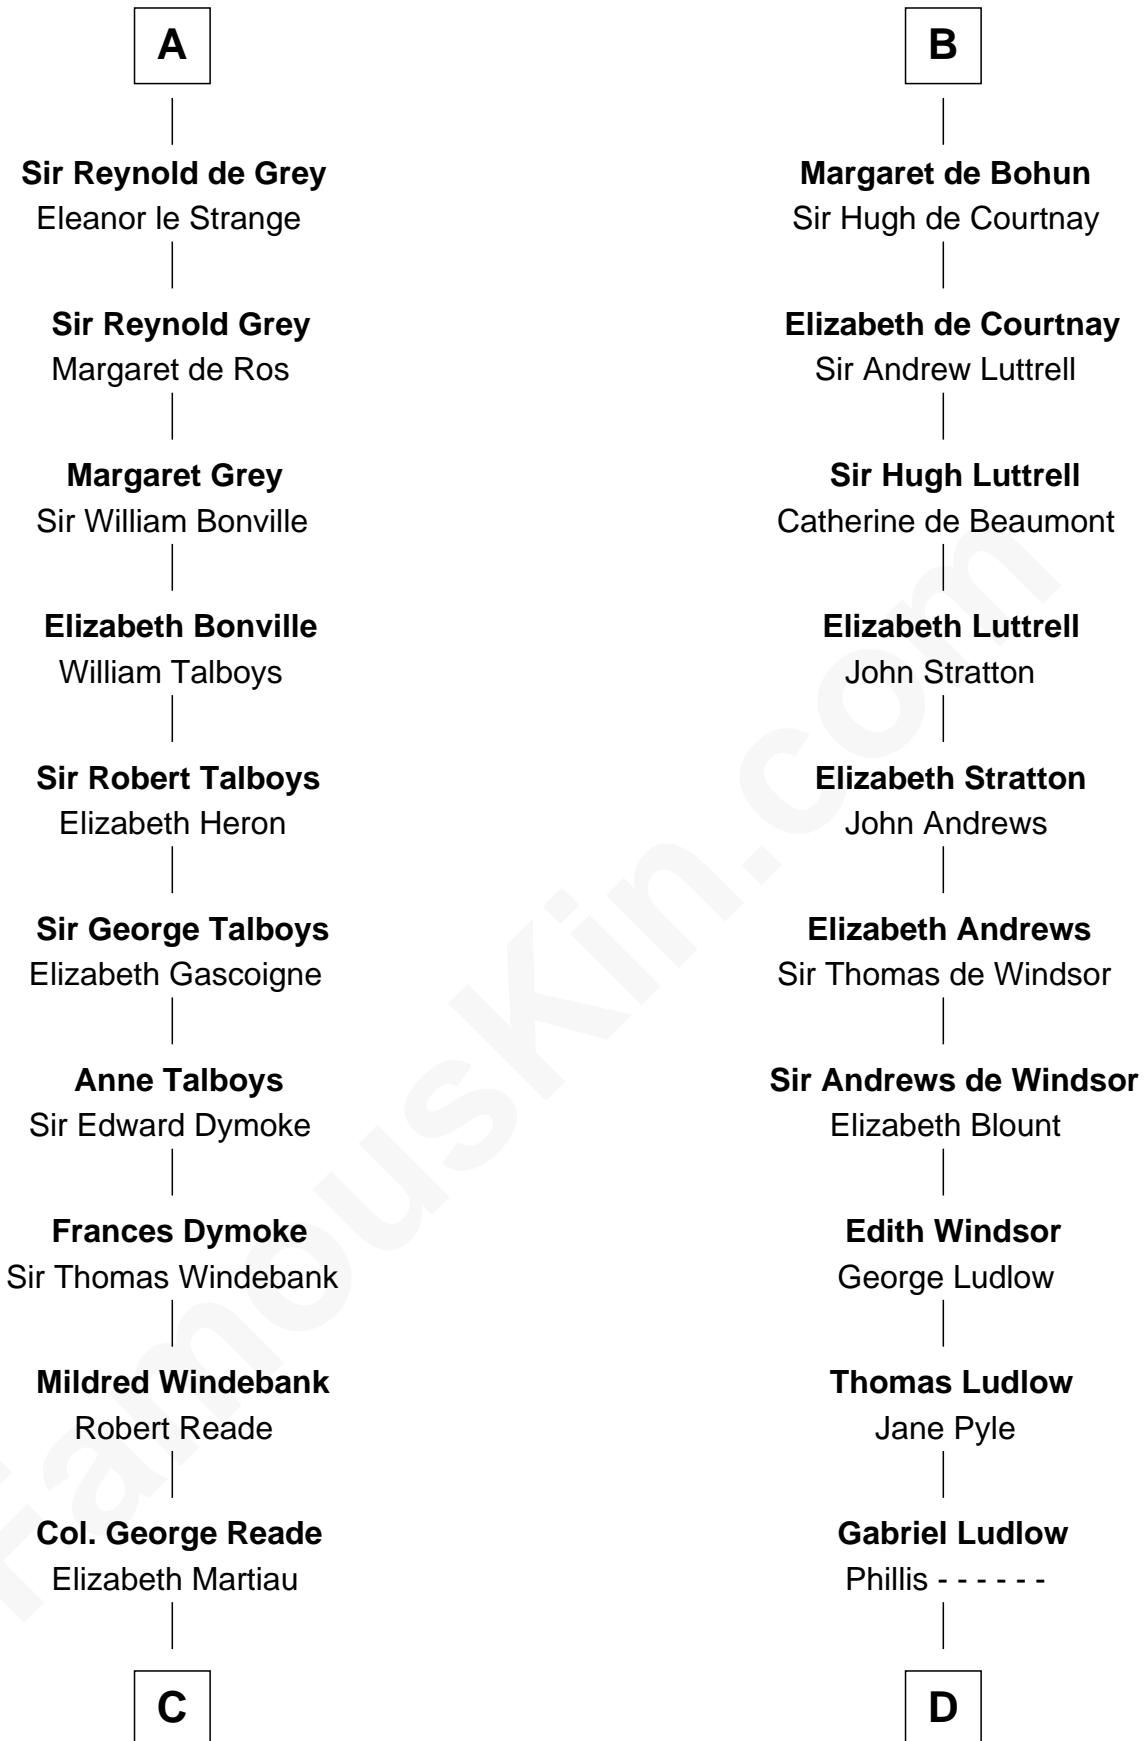

# FamousKin.com Relationship Chart of

**Meriwether Lewis**

*Lewis and Clark Expedition*

20th cousin 1 time removed of

**Carter Braxton**

*Signer of the Declaration of Independence*

**C**

**Mildred Reade**  
Col. Augustine Warner

**Elizabeth Warner**  
Col. John Lewis

**Col. Robert Lewis**  
Jane Meriwether

**William Lewis**  
Lucy Meriwether

**Meriwether Lewis**  
*Lewis and Clark Expedition*

**D**

**Sarah Ludlow**  
Col. John Carter

**Col. Robert Carter**  
Elizabeth Landon

**Mary Carter**  
George Braxton

**Carter Braxton**  
*Signer of Declaration of Independence*