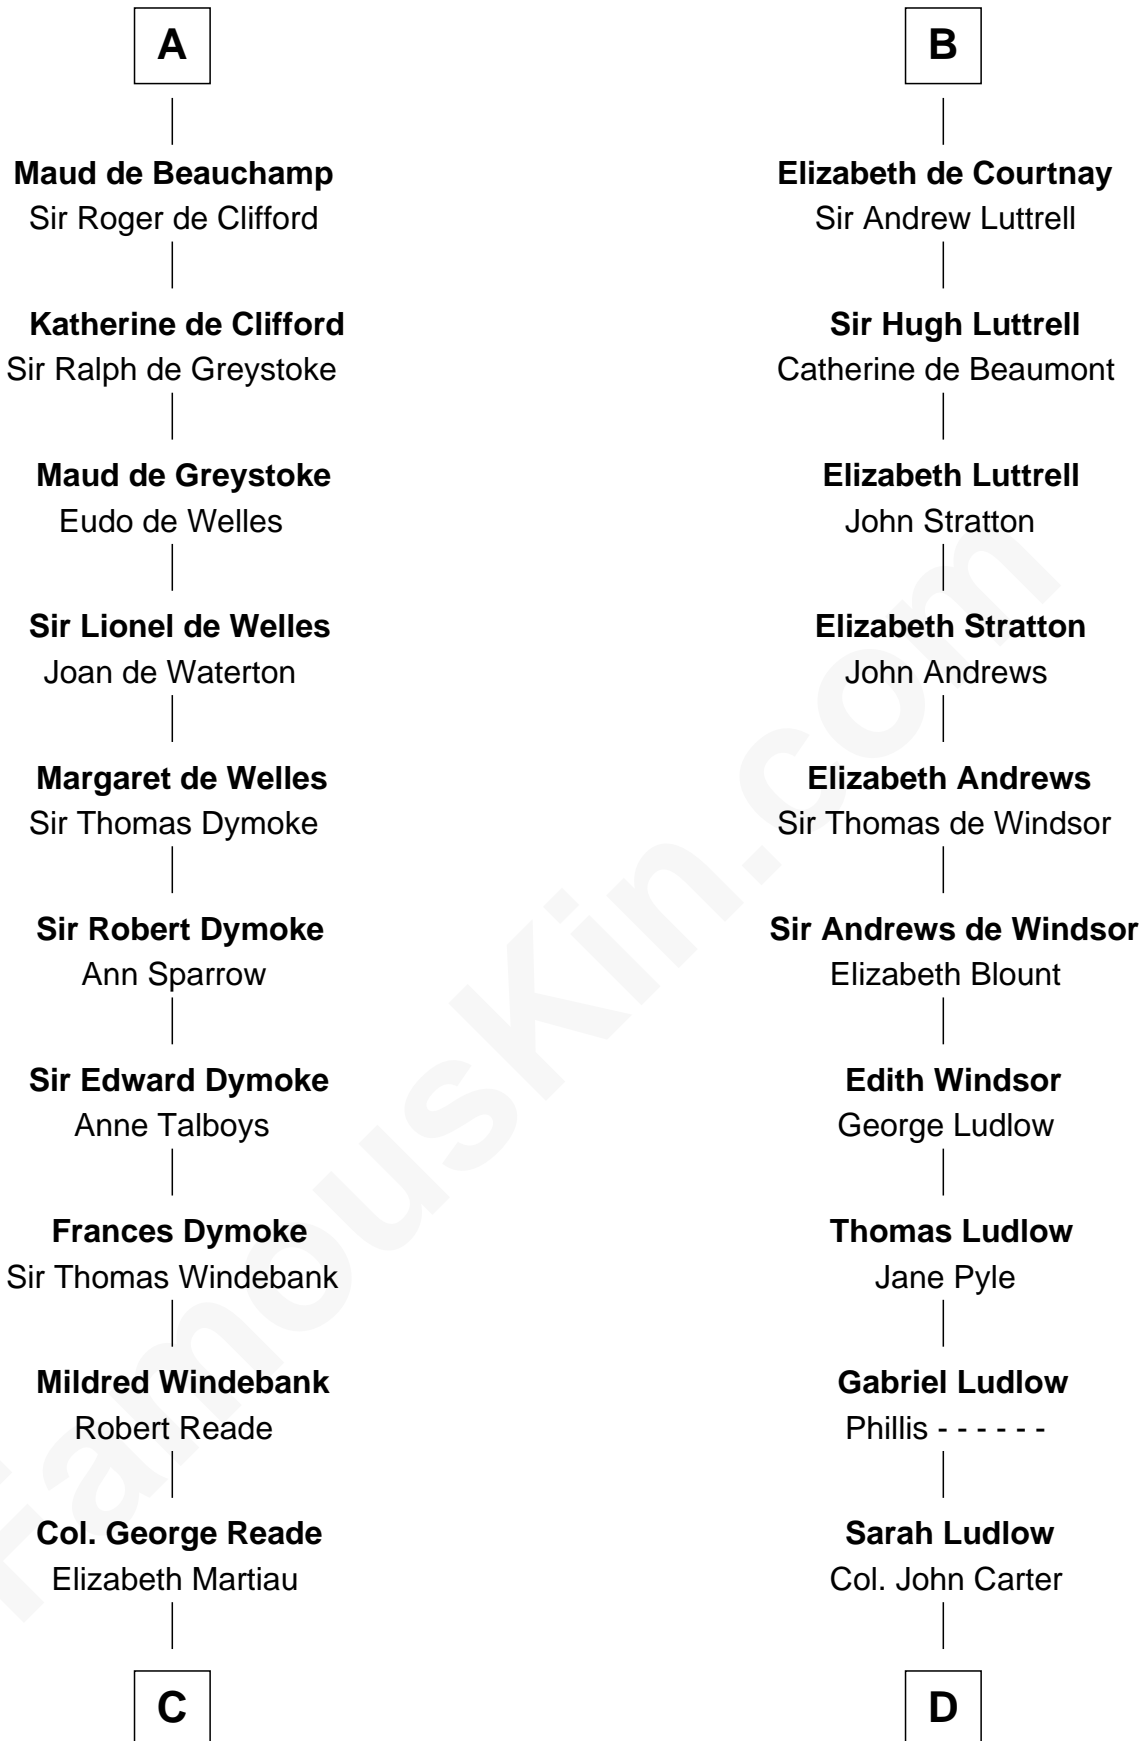

FamousKin.com Relationship Chart of

Meriwether Lewis

Lewis and Clark Expedition

19th cousin 2 times removed of

Carter Braxton

Signer of the Declaration of Independence

C

Mildred Reade
Col. Augustine Warner

Elizabeth Warner
Col. John Lewis

Col. Robert Lewis
Jane Meriwether

William Lewis
Lucy Meriwether

Meriwether Lewis
Lewis and Clark Expedition

D

Col. Robert Carter
Elizabeth Landon

Mary Carter
George Braxton

Carter Braxton
Signer of Declaration of Independence