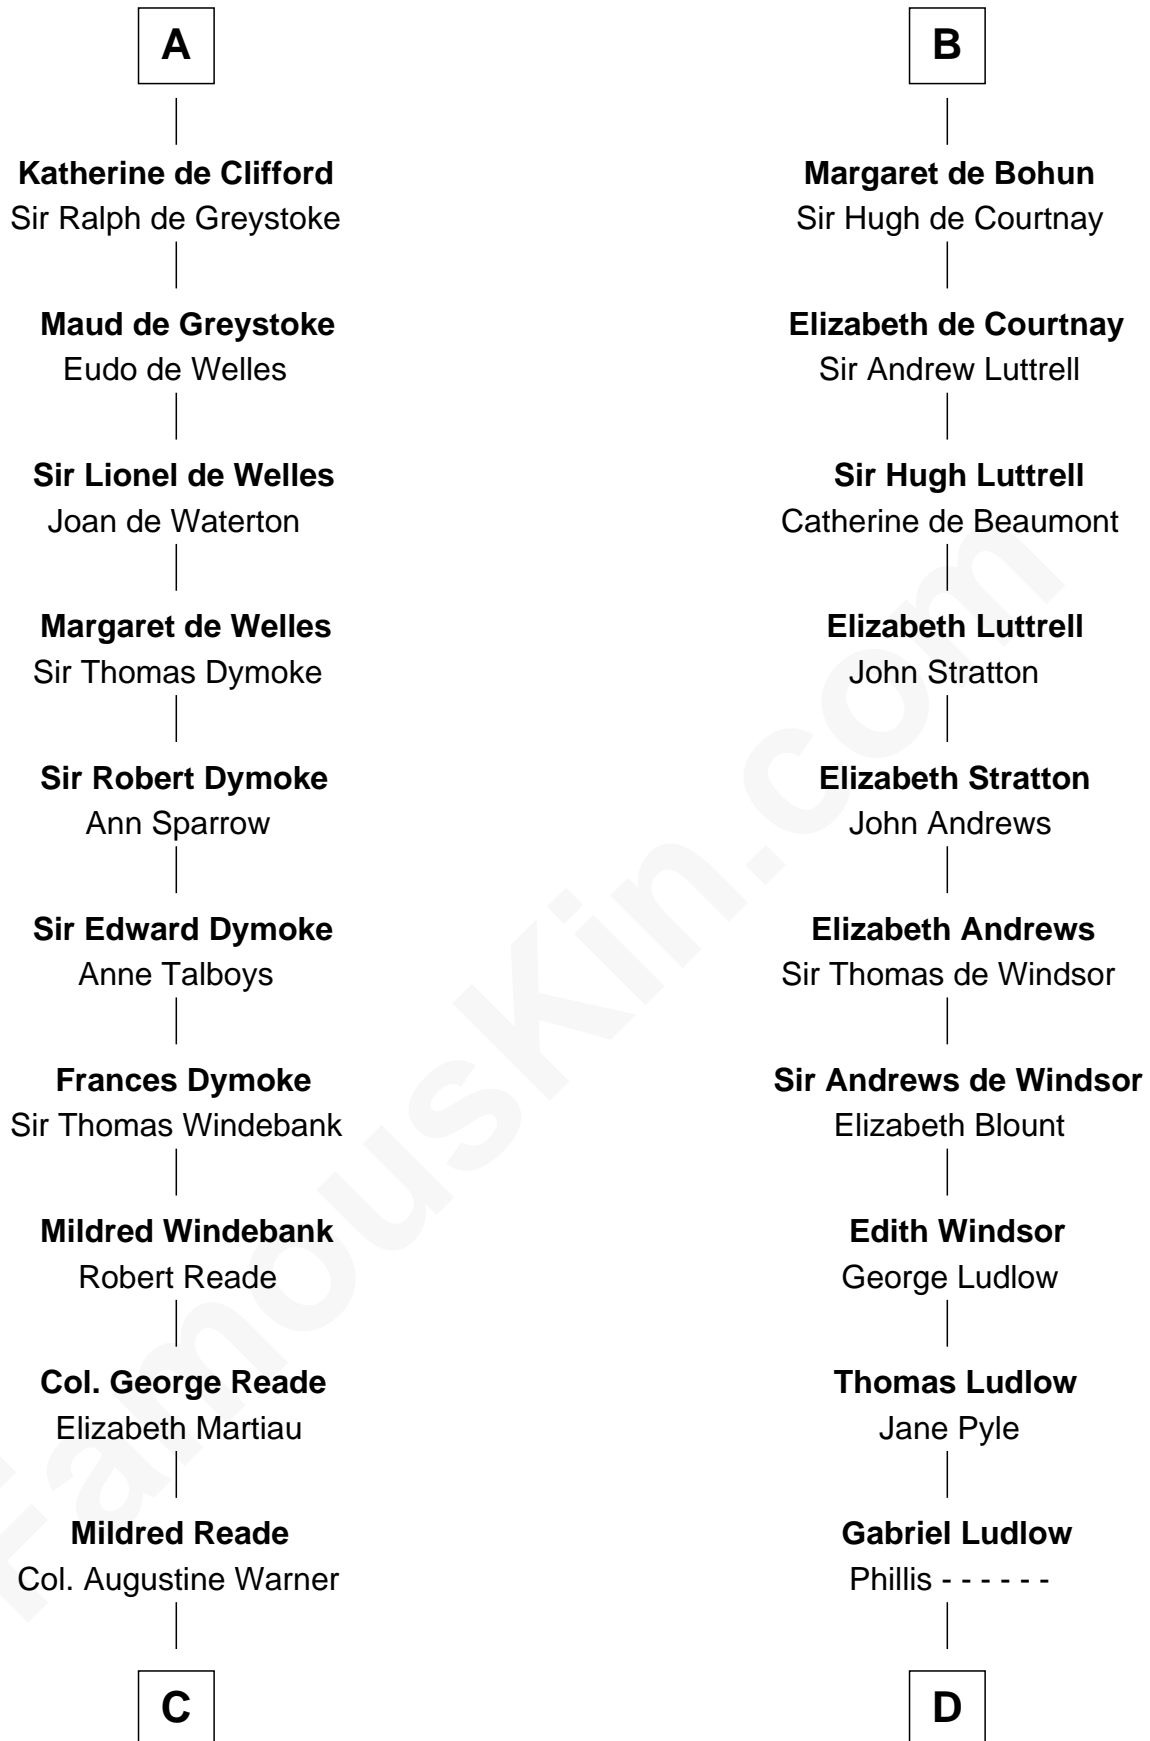

FamousKin.com Relationship Chart of

Meriwether Lewis

Lewis and Clark Expedition

20th cousin of

Carter Braxton

Signer of the Declaration of Independence

Geoffrey de Mandeville

Rohese de Vere

C

Elizabeth Warner

Col. John Lewis

Col. Robert Lewis

Jane Meriwether

William Lewis

Lucy Meriwether

Meriwether Lewis

Lewis and Clark Expedition

D

Sarah Ludlow

Col. John Carter

Col. Robert Carter

Elizabeth Landon

Mary Carter

George Braxton