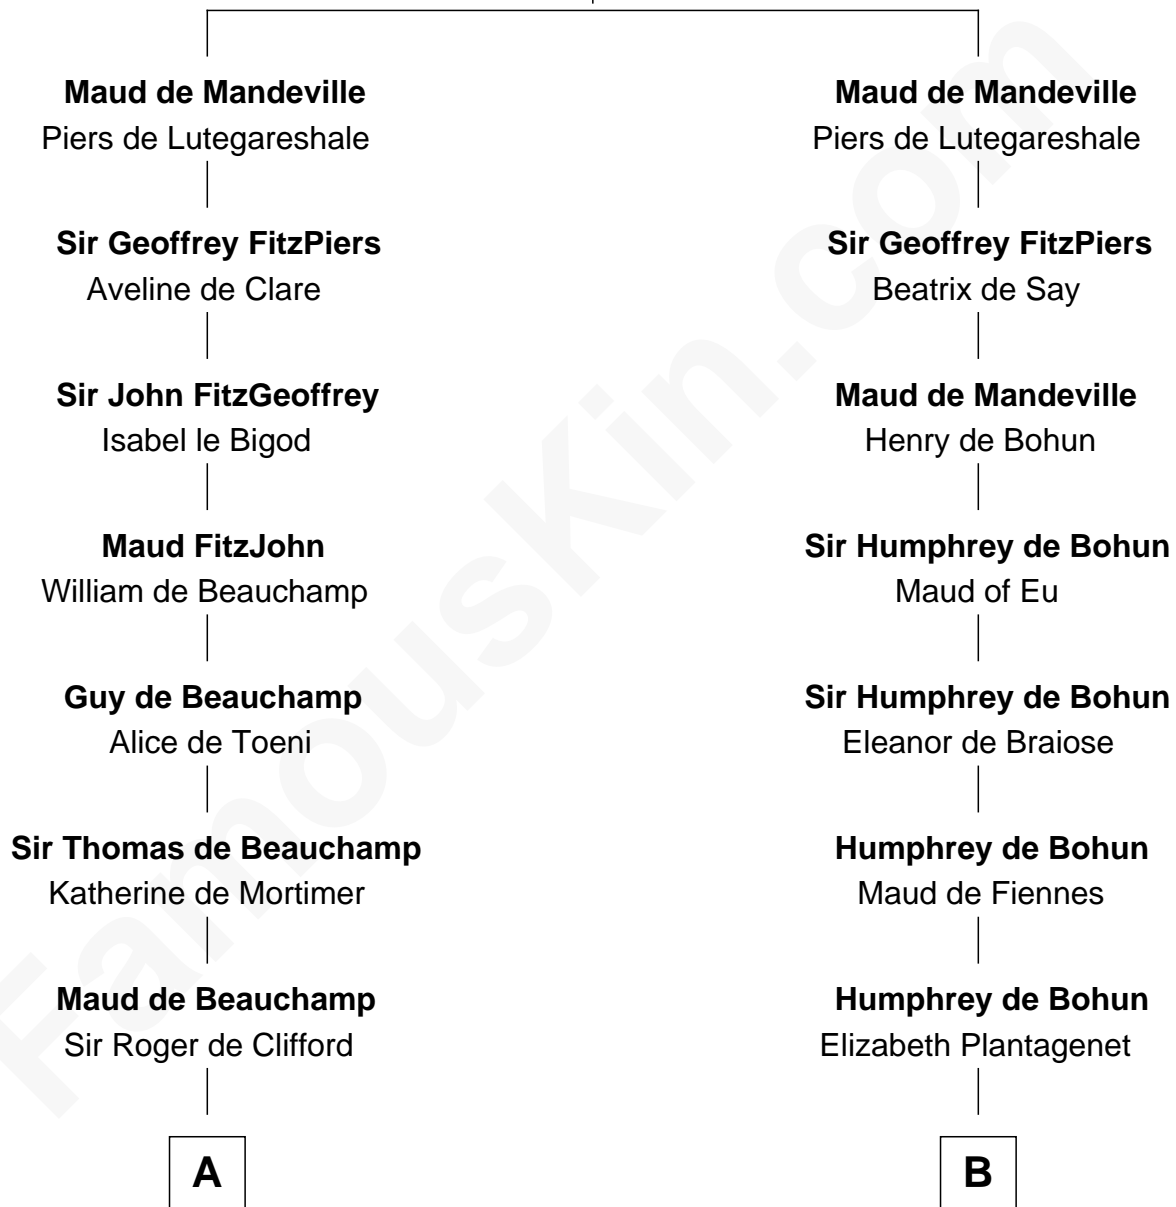

FamousKin.com Relationship Chart of

Meriwether Lewis

Lewis and Clark Expedition

20th cousin of

Carter Braxton

Signer of the Declaration of Independence

Geoffrey de Mandeville

Rohese de Vere

C

Elizabeth Warner

Col. John Lewis

Col. Robert Lewis

Jane Meriwether

William Lewis

Lucy Meriwether

Meriwether Lewis

Lewis and Clark Expedition

D

Sarah Ludlow

Col. John Carter

Col. Robert Carter

Elizabeth Landon

Mary Carter

George Braxton