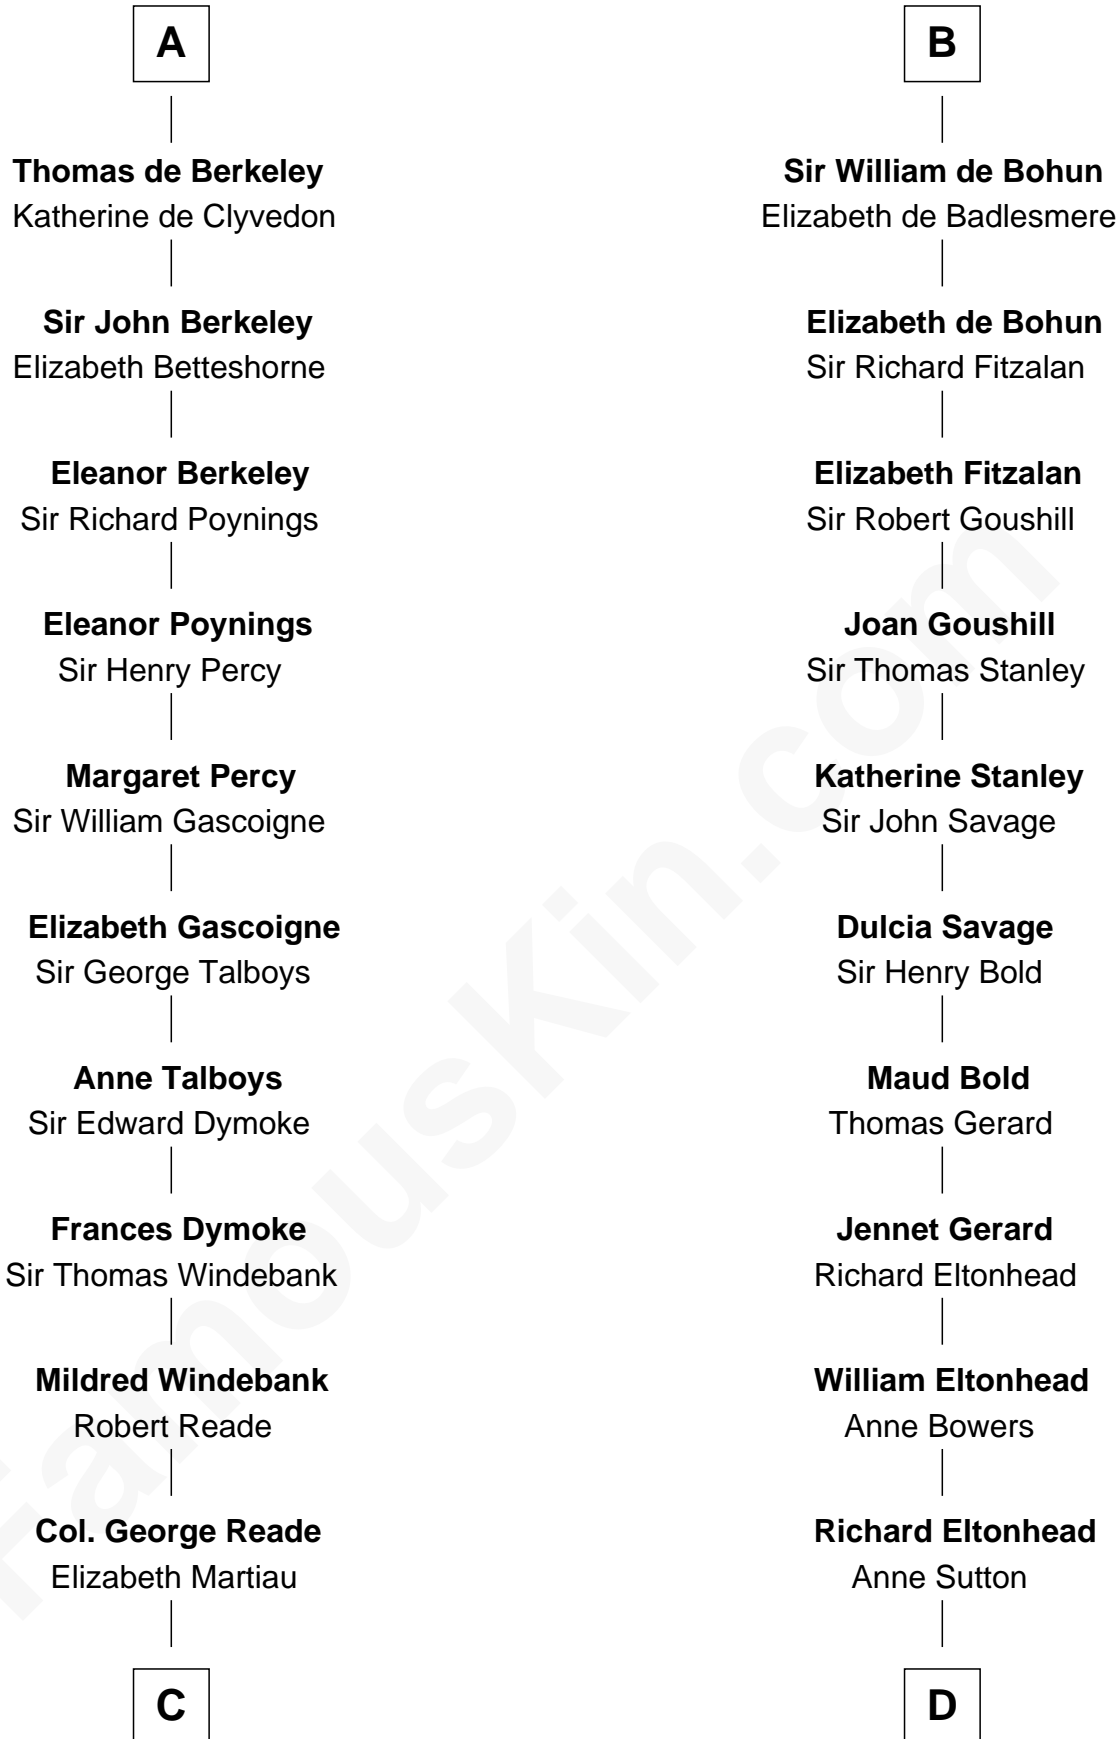

FamousKin.com Relationship Chart of

Meriwether Lewis

Lewis and Clark Expedition

21st cousin of

James Madison

4th U.S. President

Enna MacMurrough

C

Mildred Reade
Col. Augustine Warner

Elizabeth Warner
Col. John Lewis

Col. Robert Lewis
Jane Meriwether

William Lewis
Lucy Meriwether

Meriwether Lewis
Lewis and Clark Expedition

D

Martha Eltonhead
Edwin Conway