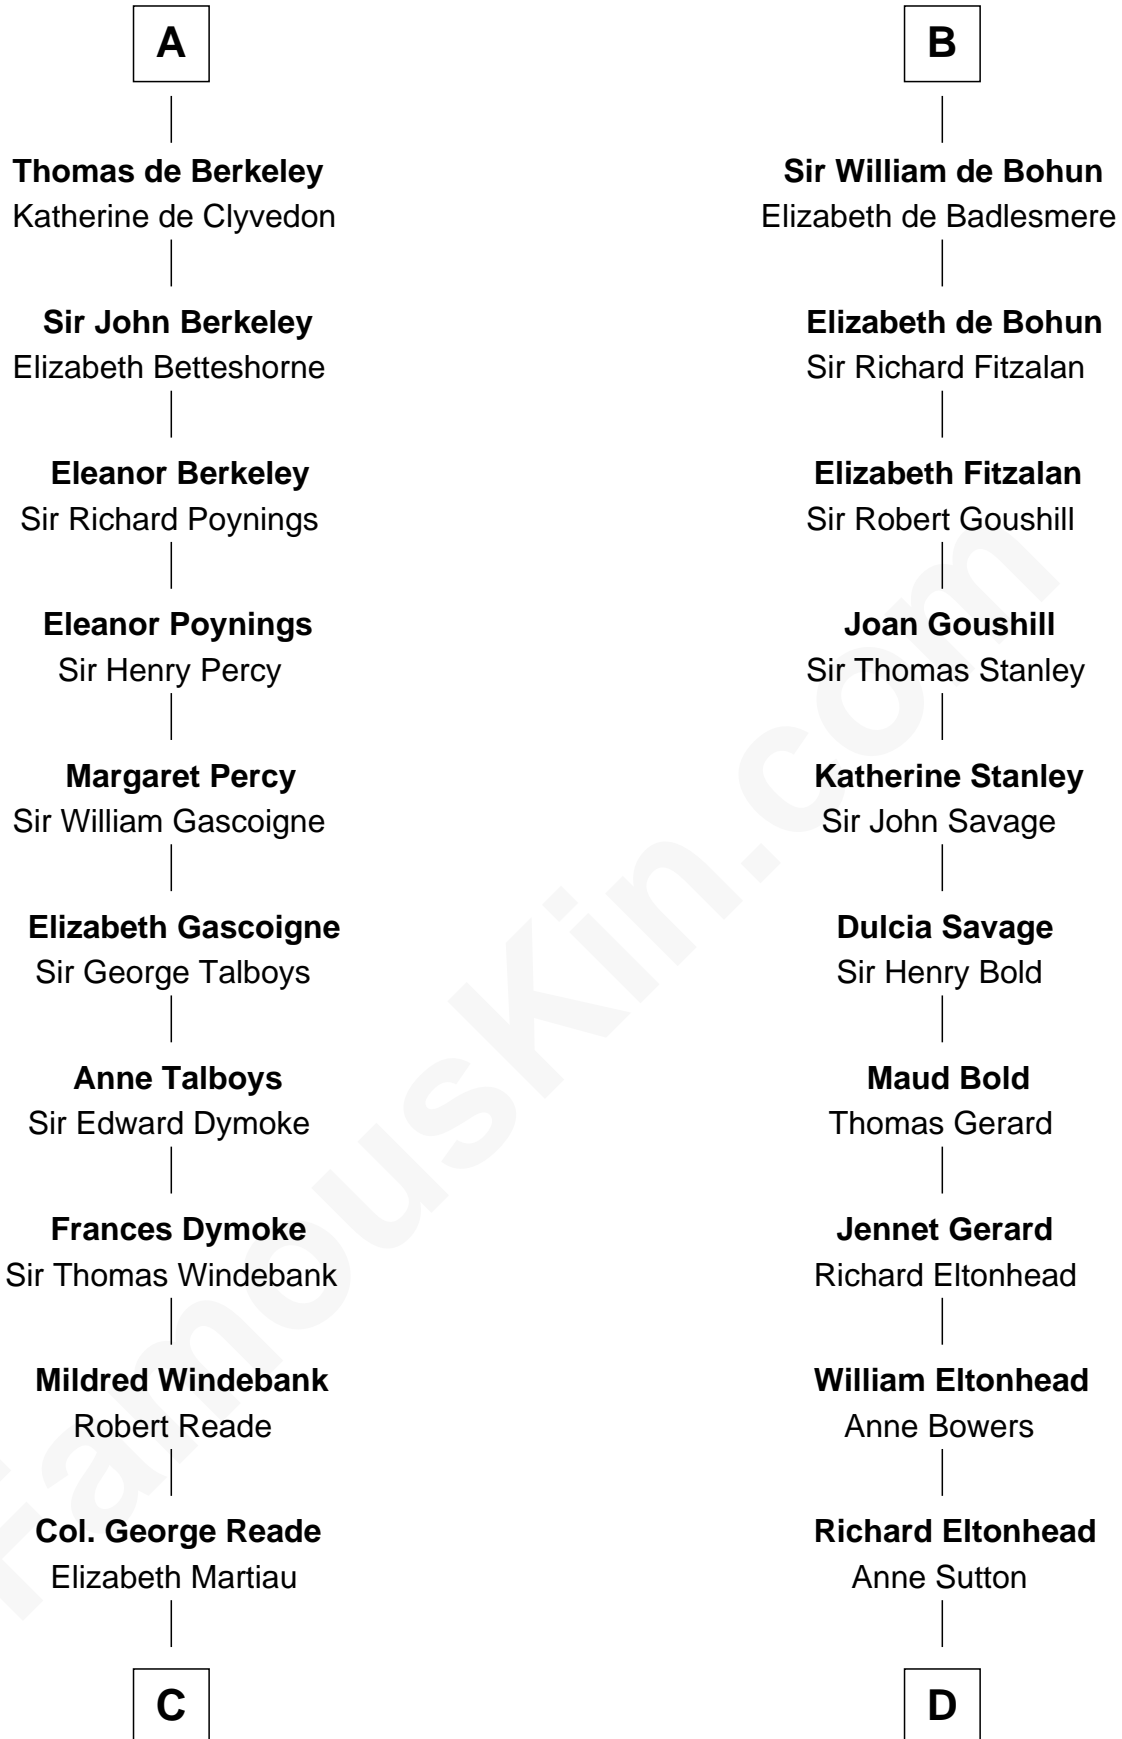

FamousKin.com Relationship Chart of

Meriwether Lewis

Lewis and Clark Expedition

21st cousin of

James Madison

4th U.S. President

Sir Robert de Beaumont

Isabel de Vermandois

C

Mildred Reade
Col. Augustine Warner

Elizabeth Warner
Col. John Lewis

Col. Robert Lewis
Jane Meriwether

William Lewis
Lucy Meriwether

Meriwether Lewis
Lewis and Clark Expedition

D

Martha Eltonhead
Edwin Conway