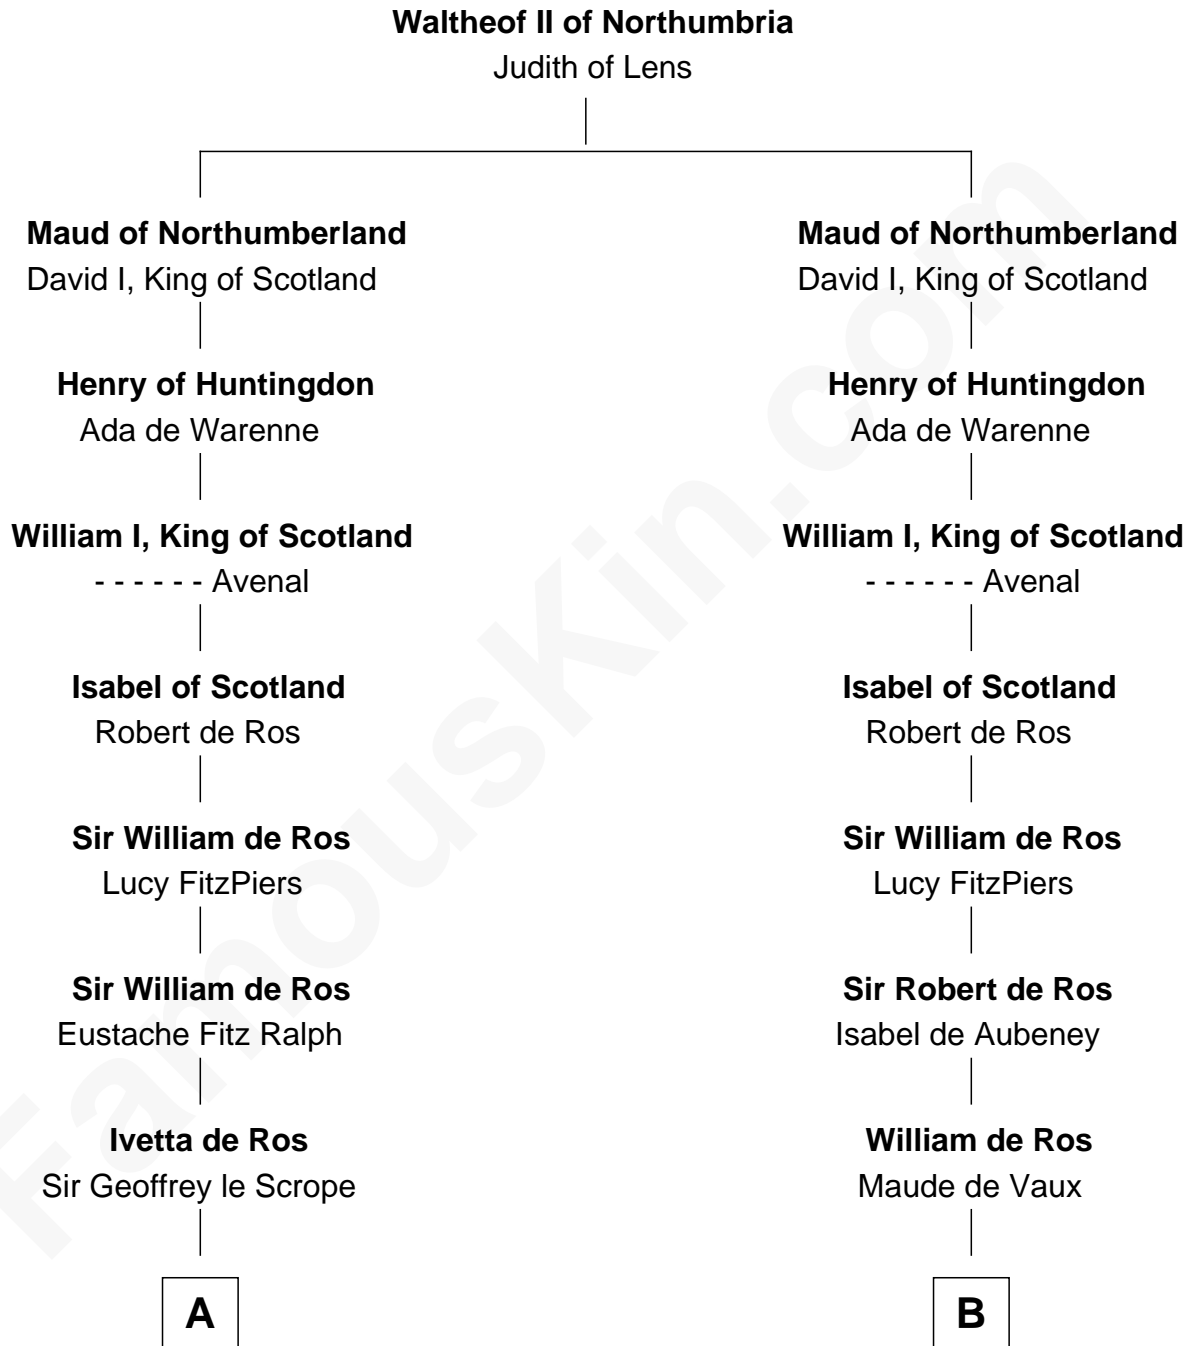

# FamousKin.com Relationship Chart of

**Meriwether Lewis**

*Lewis and Clark Expedition*

21st cousin of

**James Madison**

*4th U.S. President*

**C**

**Mildred Reade**  
Col. Augustine Warner

**Elizabeth Warner**  
Col. John Lewis

**Col. Robert Lewis**  
Jane Meriwether

**William Lewis**  
Lucy Meriwether

**Meriwether Lewis**  
*Lewis and Clark Expedition*

**D**

**Margaret Bernard**  
Daniel Gaines