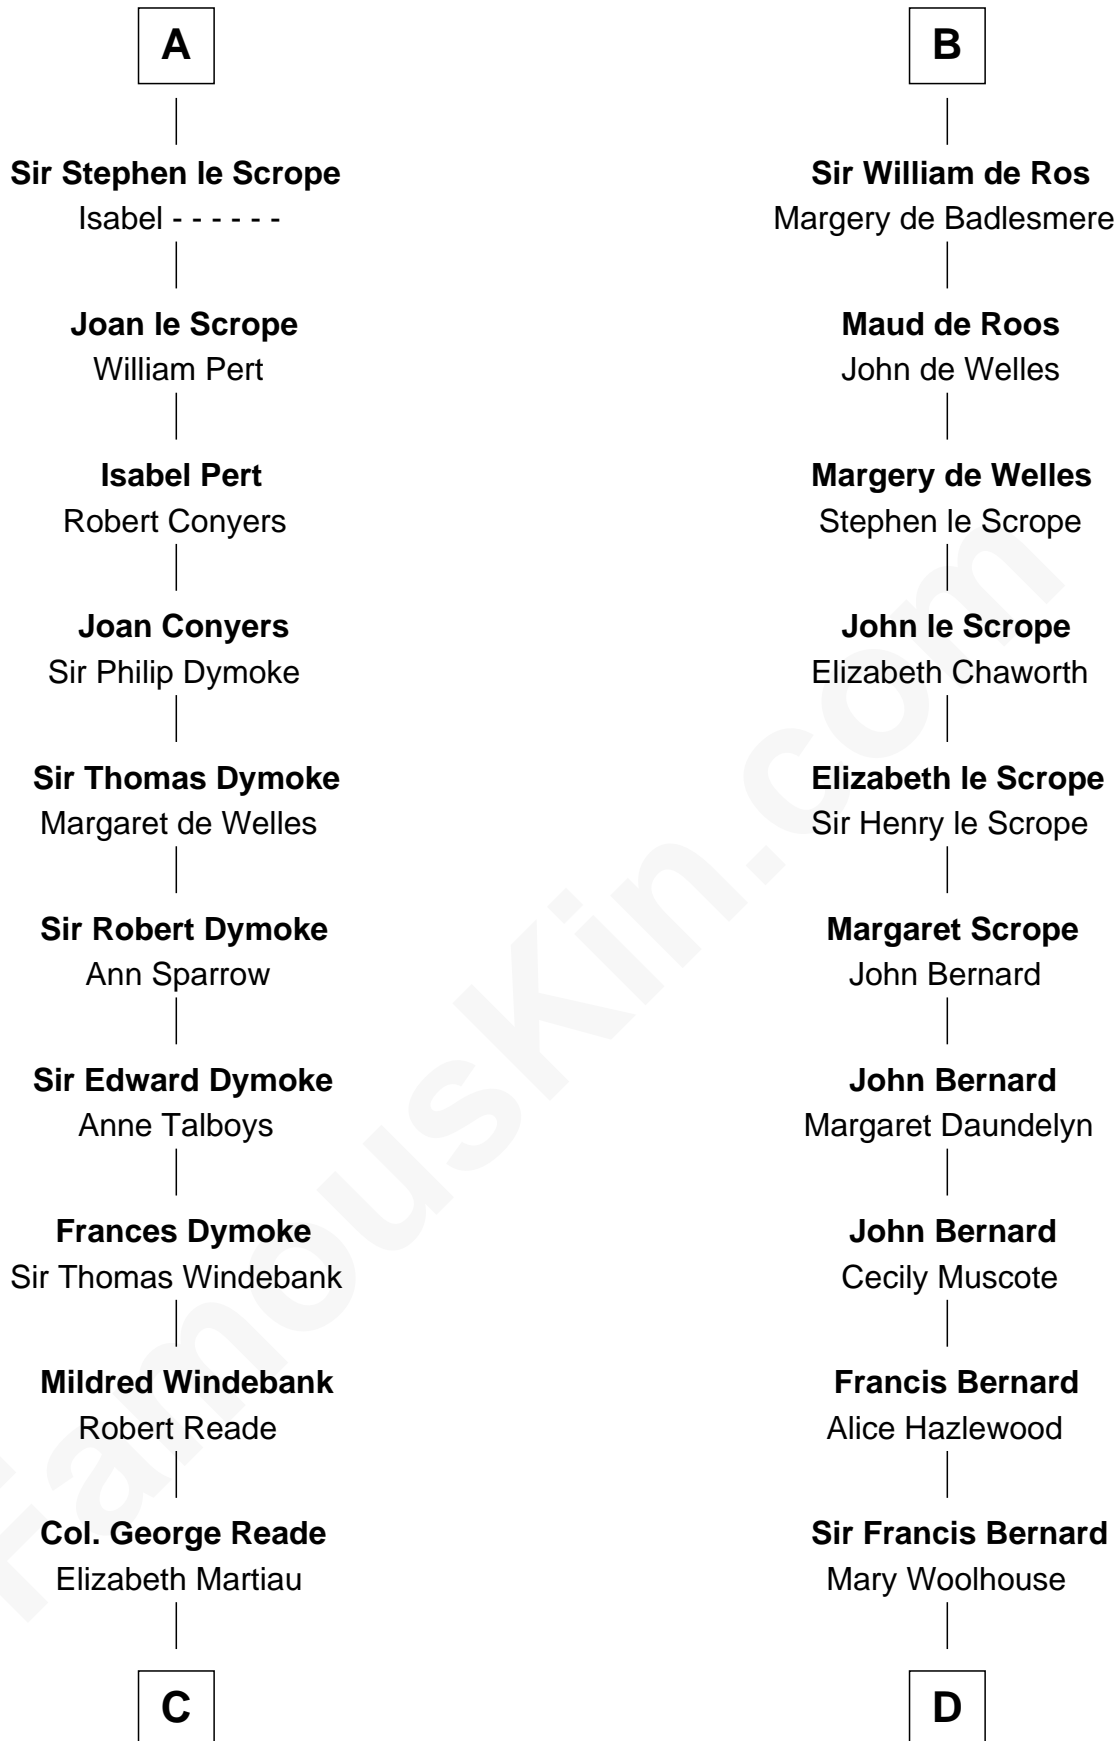

# FamousKin.com Relationship Chart of

**Meriwether Lewis**

*Lewis and Clark Expedition*

21st cousin of

**James Madison**

*4th U.S. President*

**C**

**Mildred Reade**  
Col. Augustine Warner

**Elizabeth Warner**  
Col. John Lewis

**Col. Robert Lewis**  
Jane Meriwether

**William Lewis**  
Lucy Meriwether

**Meriwether Lewis**  
*Lewis and Clark Expedition*

**D**

**Margaret Bernard**  
Daniel Gaines

**Mary Gaines**  
Col. John Catlett

**Rebecca Catlett**  
Francis Conway

**Eleanor Rose Conway**  
James Madison

**James Madison**  
*4th U.S. President*