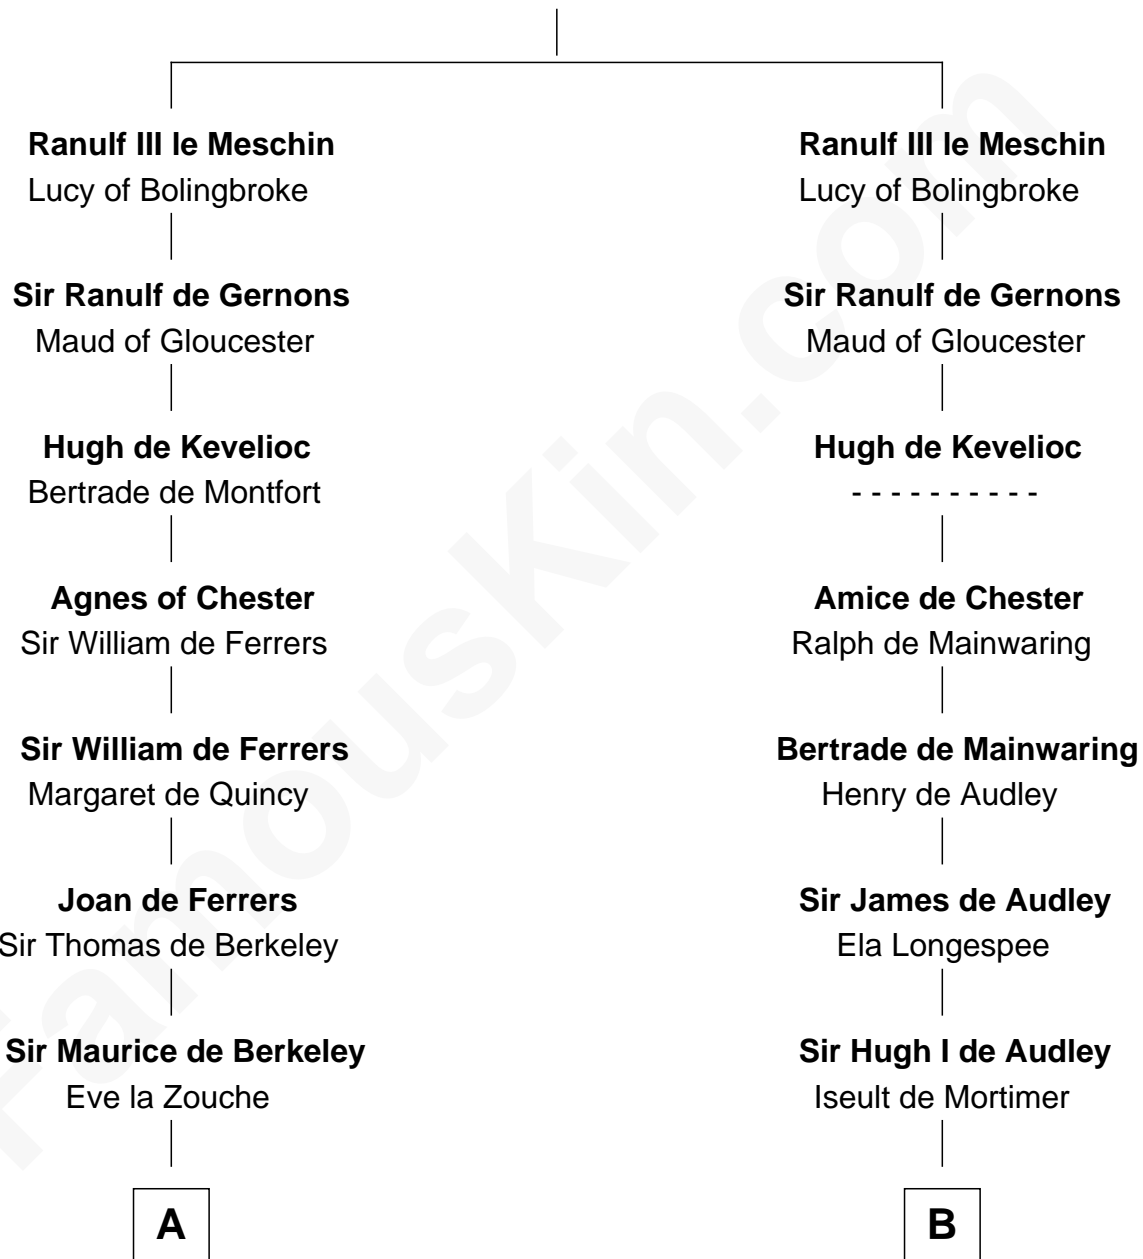

FamousKin.com Relationship Chart of

Meriwether Lewis

Lewis and Clark Expedition

21st cousin of

James Madison

4th U.S. President

Ranulf de Briquessart

Margaret Goz

C

Mildred Reade
Col. Augustine Warner

Elizabeth Warner
Col. John Lewis

Col. Robert Lewis
Jane Meriwether

William Lewis
Lucy Meriwether

Meriwether Lewis
Lewis and Clark Expedition

D

Margaret Bernard
Daniel Gaines