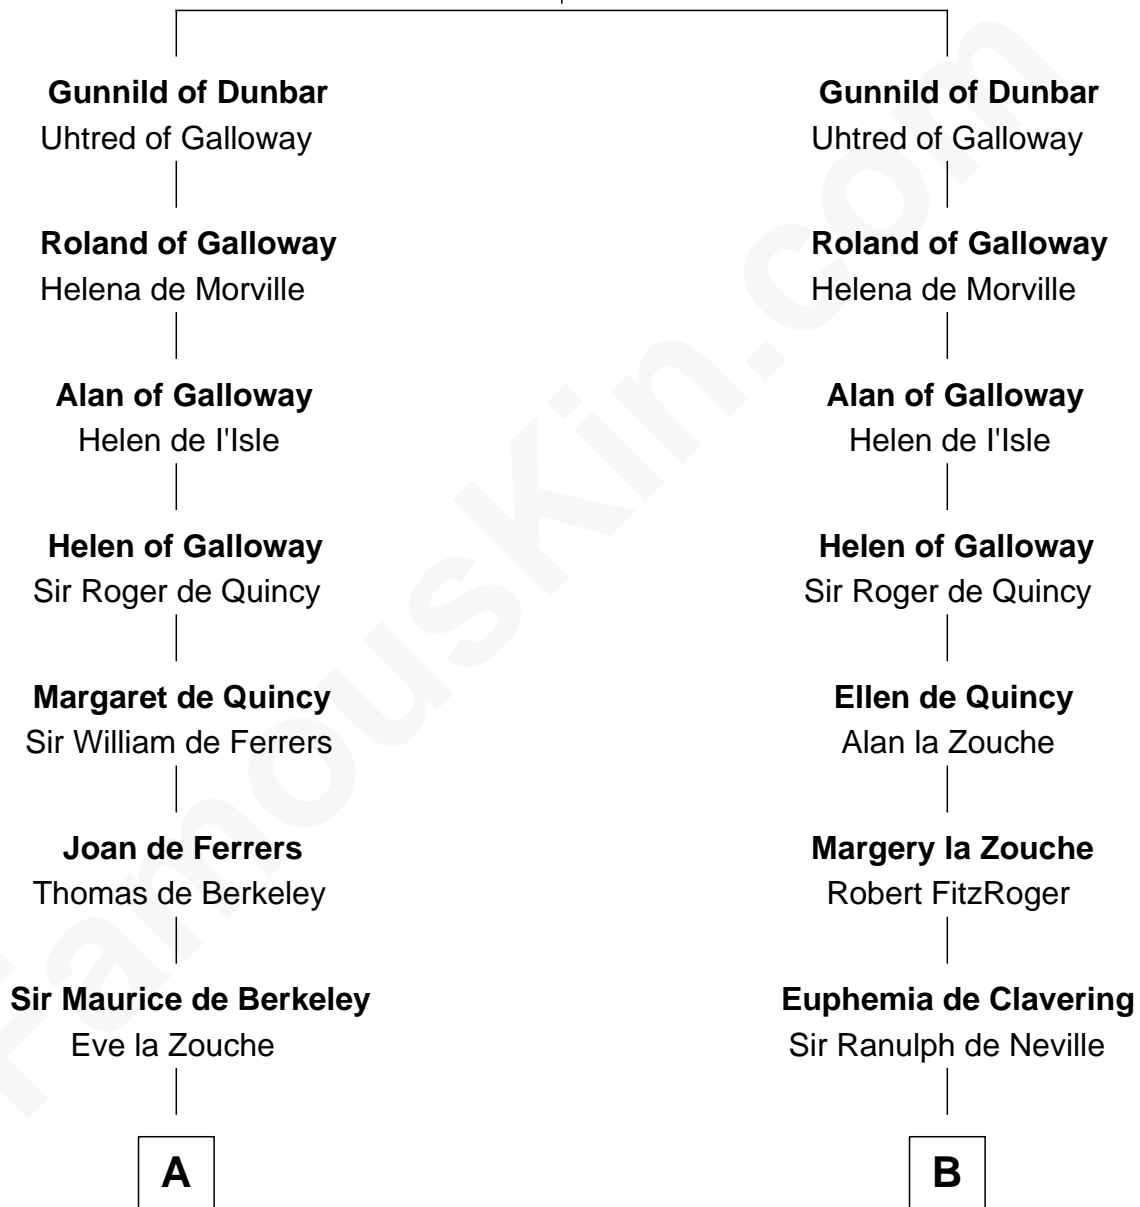

FamousKin.com Relationship Chart of

Meriwether Lewis

Lewis and Clark Expedition

21st cousin of

James Madison

4th U.S. President

Waltheof of Dunbar

Sigrid - - - - -

C

Mildred Reade
Col. Augustine Warner

Elizabeth Warner
Col. John Lewis

Col. Robert Lewis
Jane Meriwether

William Lewis
Lucy Meriwether

Meriwether Lewis
Lewis and Clark Expedition

D

Margaret Bernard
Daniel Gaines