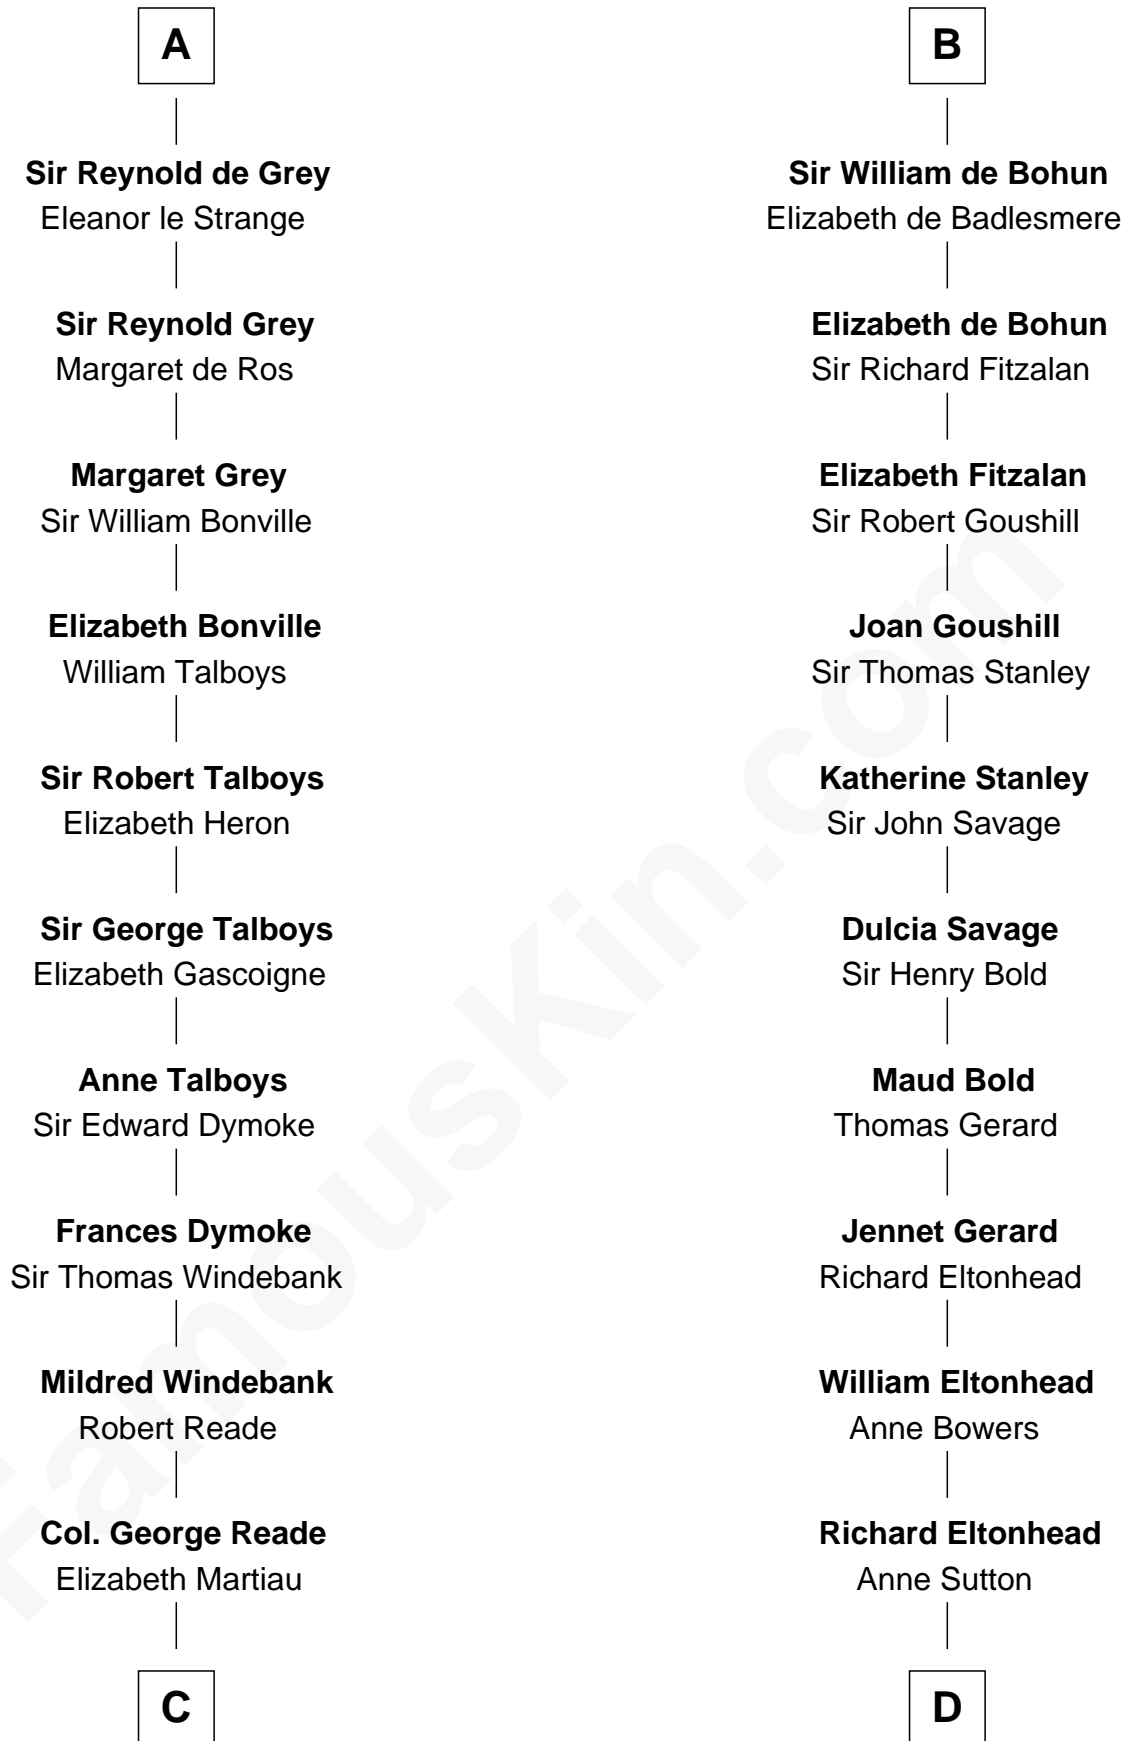

FamousKin.com Relationship Chart of

Meriwether Lewis

Lewis and Clark Expedition

21st cousin of

James Madison

4th U.S. President

C

Mildred Reade
Col. Augustine Warner

Elizabeth Warner
Col. John Lewis

Col. Robert Lewis
Jane Meriwether

William Lewis
Lucy Meriwether

Meriwether Lewis
Lewis and Clark Expedition

D

Martha Eltonhead
Edwin Conway

Edwin Conway
Elizabeth Thornton

Francis Conway
Rebecca Catlett