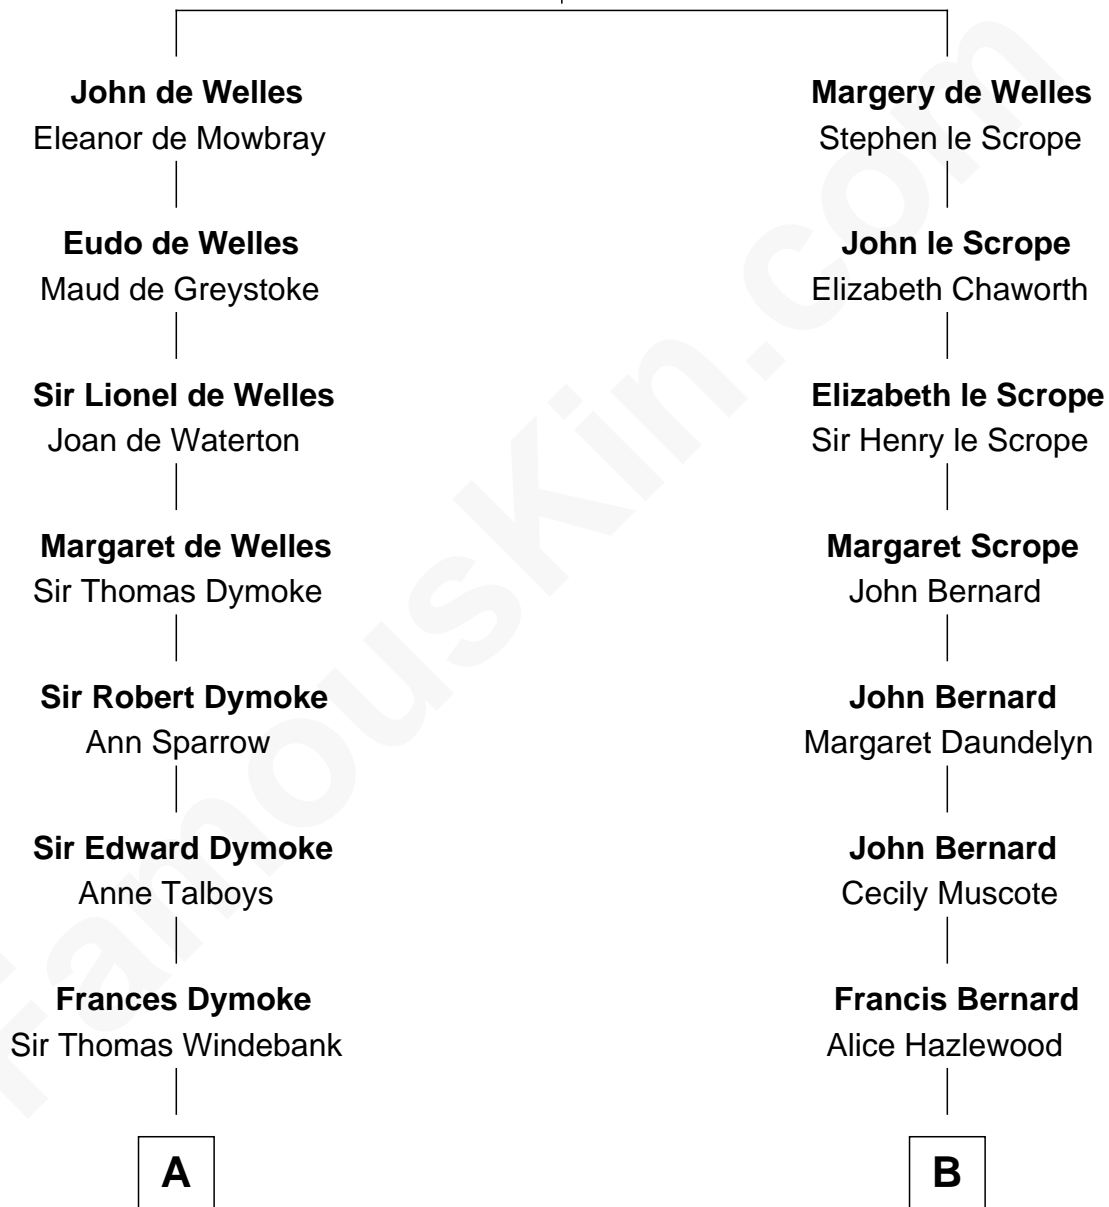

FamousKin.com Relationship Chart of

Meriwether Lewis

Lewis and Clark Expedition

12th cousin 1 time removed of

James Madison

4th U.S. President

John de Welles

Maud de Roos

A

Mildred Windebank

Robert Reade

Col. George Reade

Elizabeth Martiau

Mildred Reade

Col. Augustine Warner

Elizabeth Warner

Col. John Lewis

Col. Robert Lewis

Jane Meriwether

William Lewis

Lucy Meriwether

Meriwether Lewis

Lewis and Clark Expedition

B