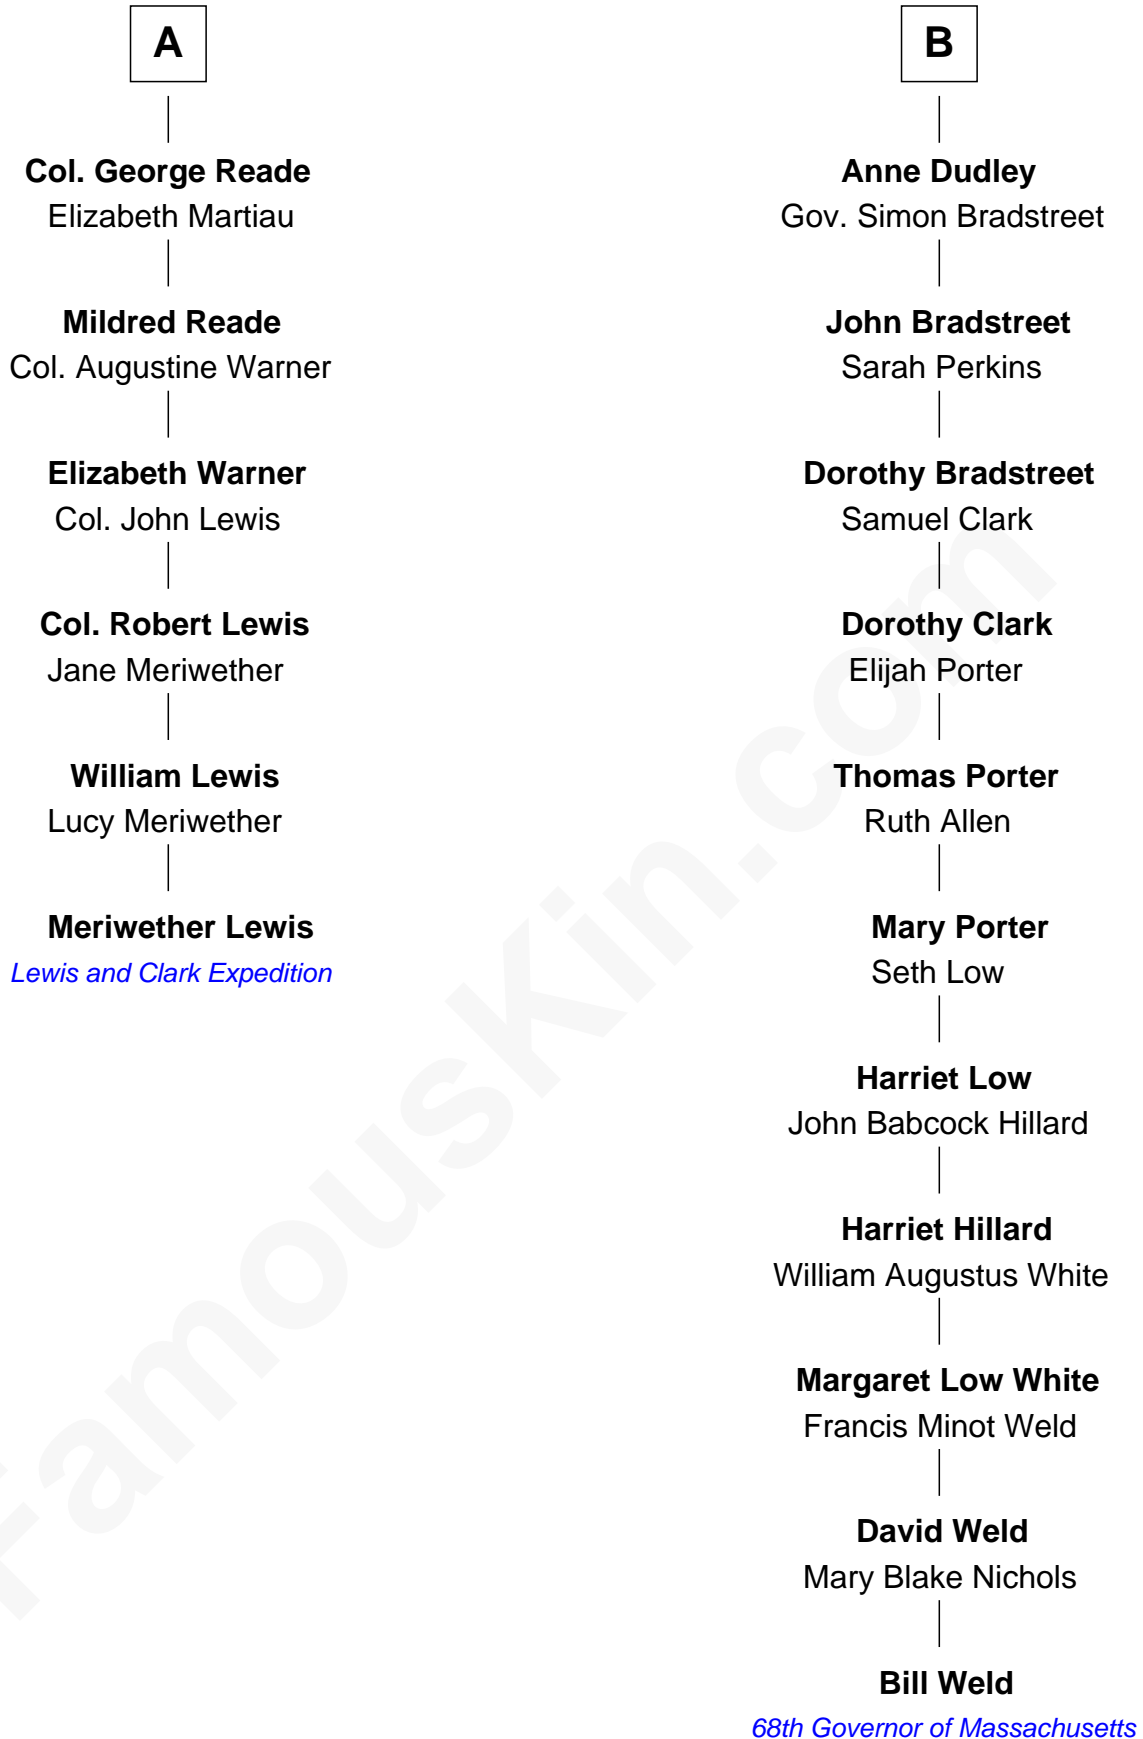

FamousKin.com Relationship Chart of

Meriwether Lewis

Lewis and Clark Expedition

12th cousin 5 times removed of

Bill Weld

68th Governor of Massachusetts

Bill Weld photo by [Marc Nozell](#) ([CC BY-SA 2.0](#))