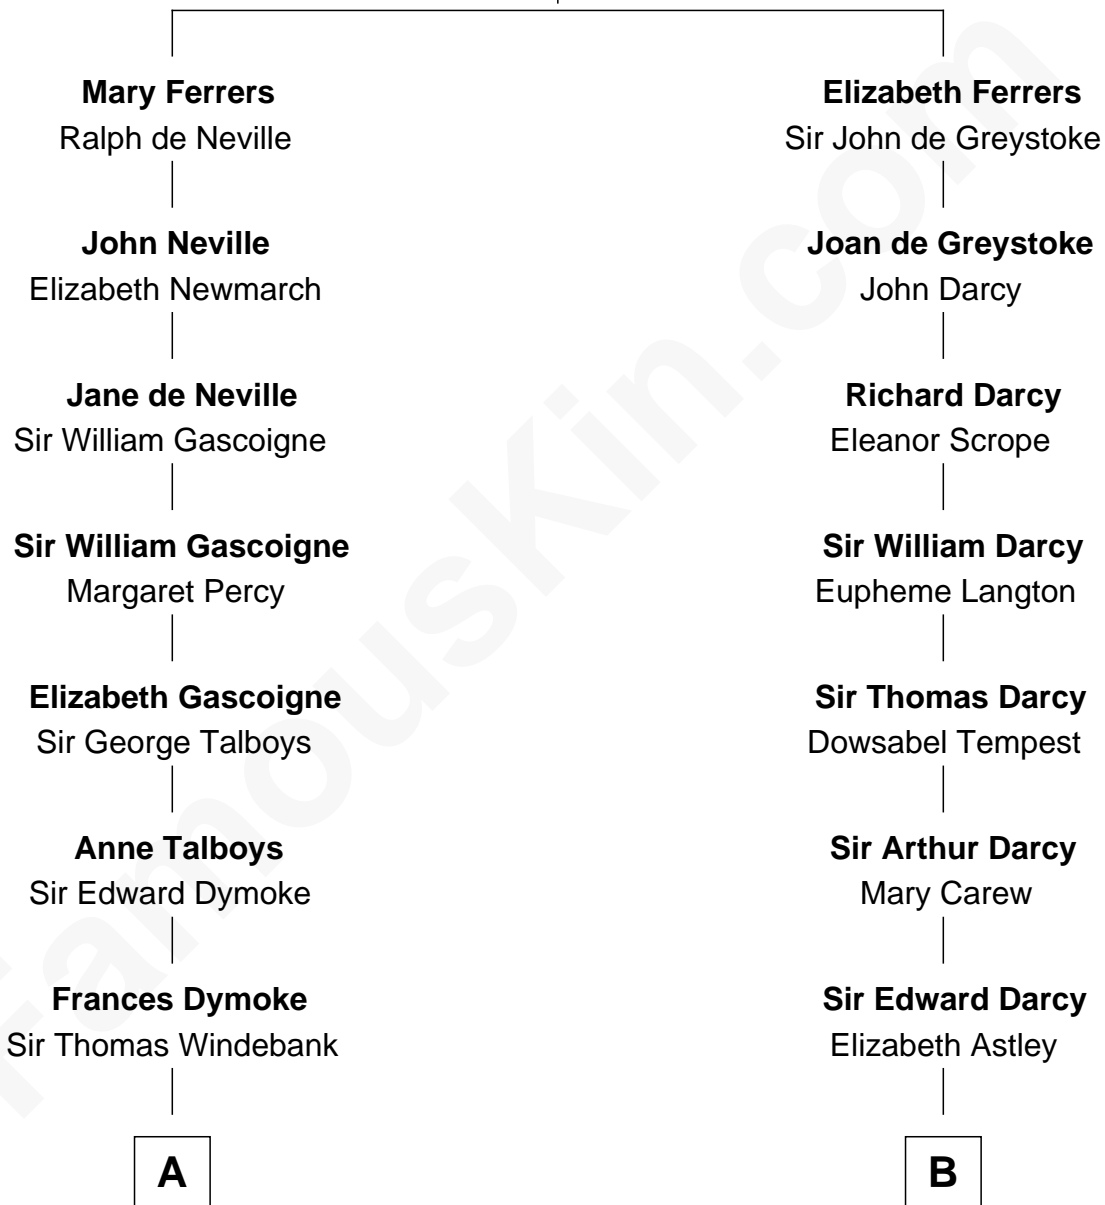

FamousKin.com Relationship Chart of

Meriwether Lewis

Lewis and Clark Expedition

13th cousin 5 times removed of

Bill Weld

68th Governor of Massachusetts

Sir Robert de Ferrers

Joan Beaufort

C

David Weld
Mary Blake Nichols

Bill Weld
68th Governor of Massachusetts

FamousKin.com