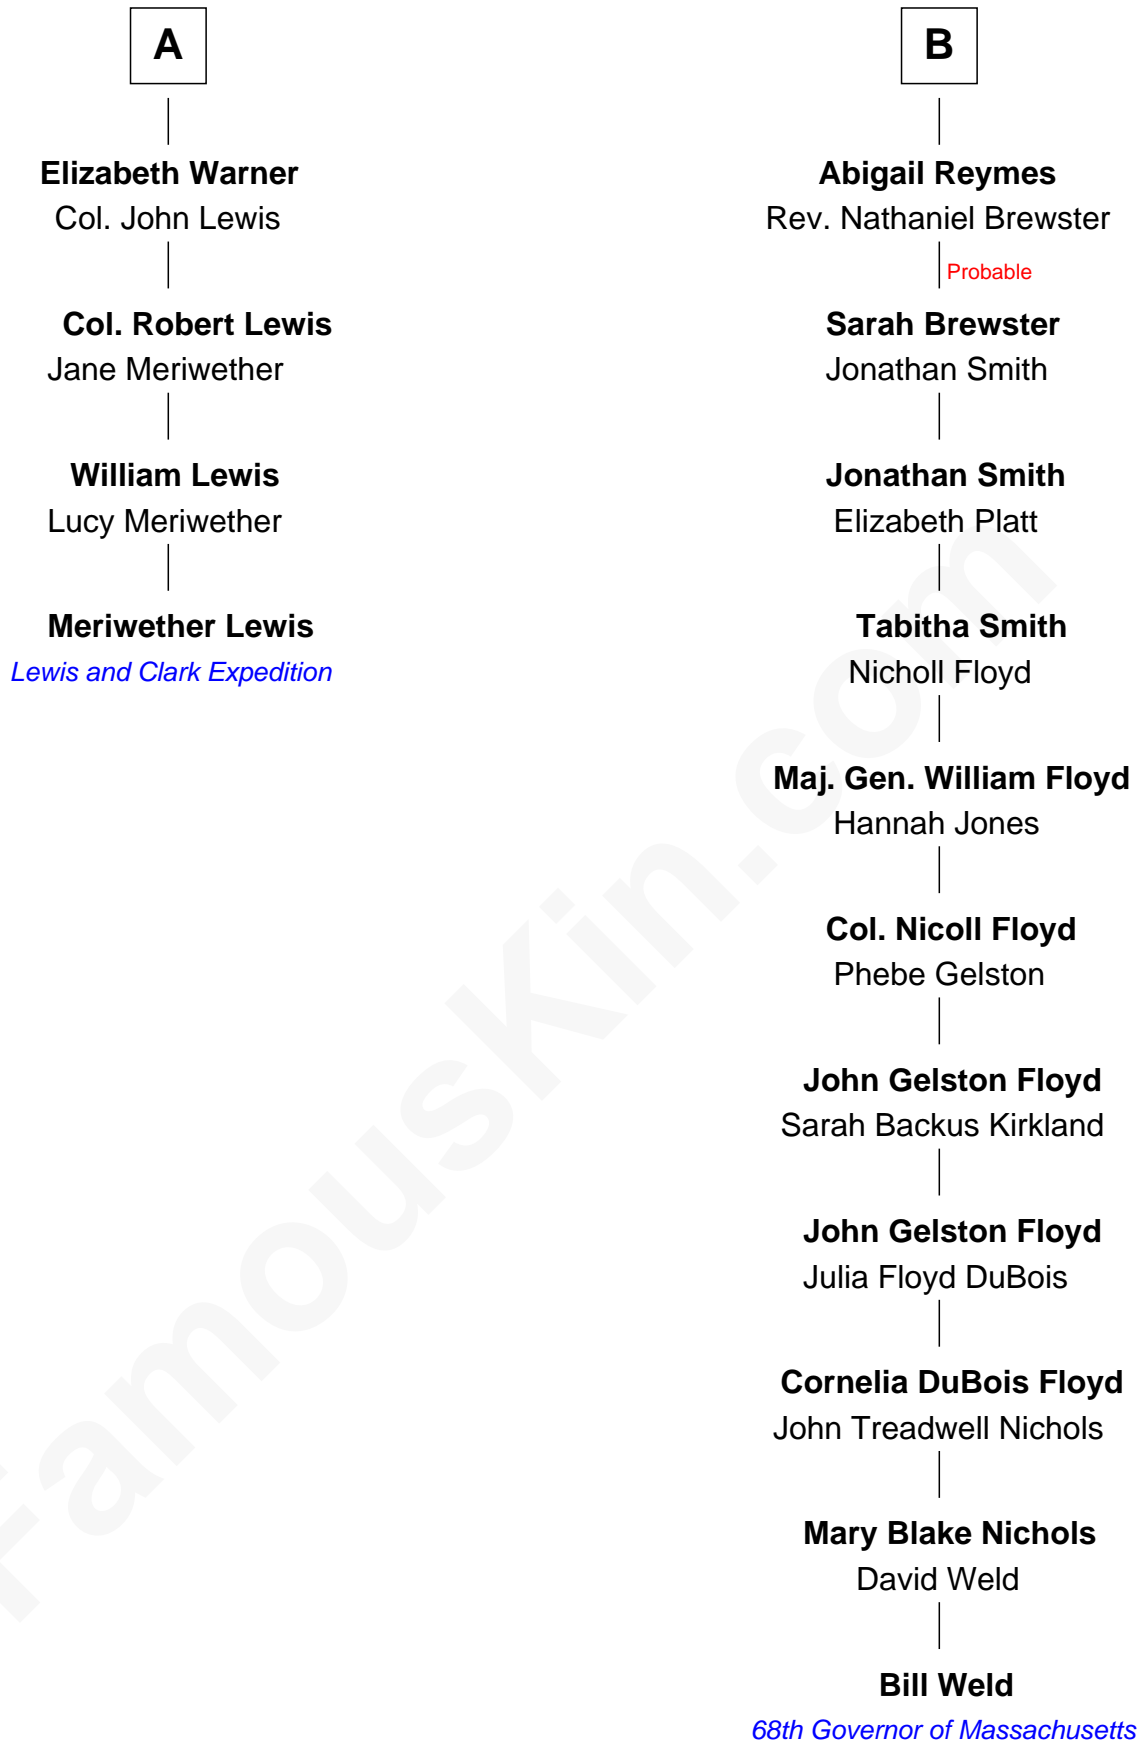

FamousKin.com Relationship Chart of

Meriwether Lewis

Lewis and Clark Expedition

10th cousin 7 times removed of

Bill Weld

68th Governor of Massachusetts

Sir Lionel de Welles

Joan de Waterton

Bill Weld photo by [Marc Nozell](#) ([CC BY-SA 2.0](#))