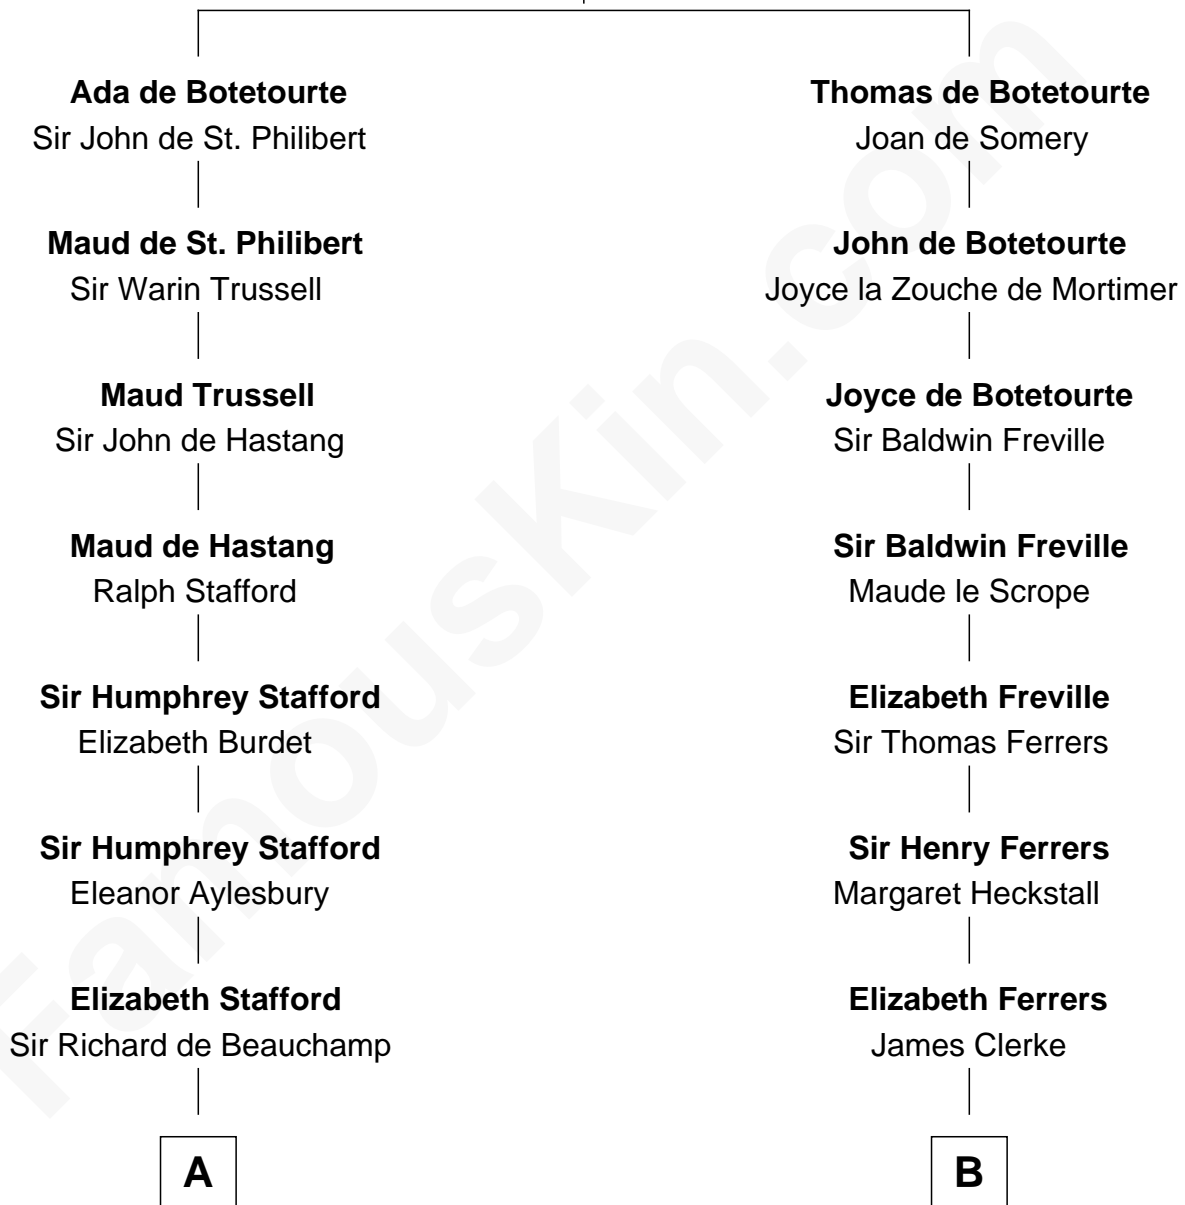

FamousKin.com Relationship Chart of

Meriwether Lewis

Lewis and Clark Expedition

18th cousin 3 times removed of

Tuesday Weld

TV and Movie Actress

John de Botetourte

Maud FitzThomas

C

Lucy Meriwether

William Lewis

Meriwether Lewis

Lewis and Clark Expedition

D

Alfred Rodman

Anna Lothrop Motley

Eloise Rodman

Stephen Minot Weld

Edward Motley Weld

Sarah Lothrop King

Lothrop Motley Weld

Yosene Balfour Ker

Tuesday Weld

TV and Movie Actress