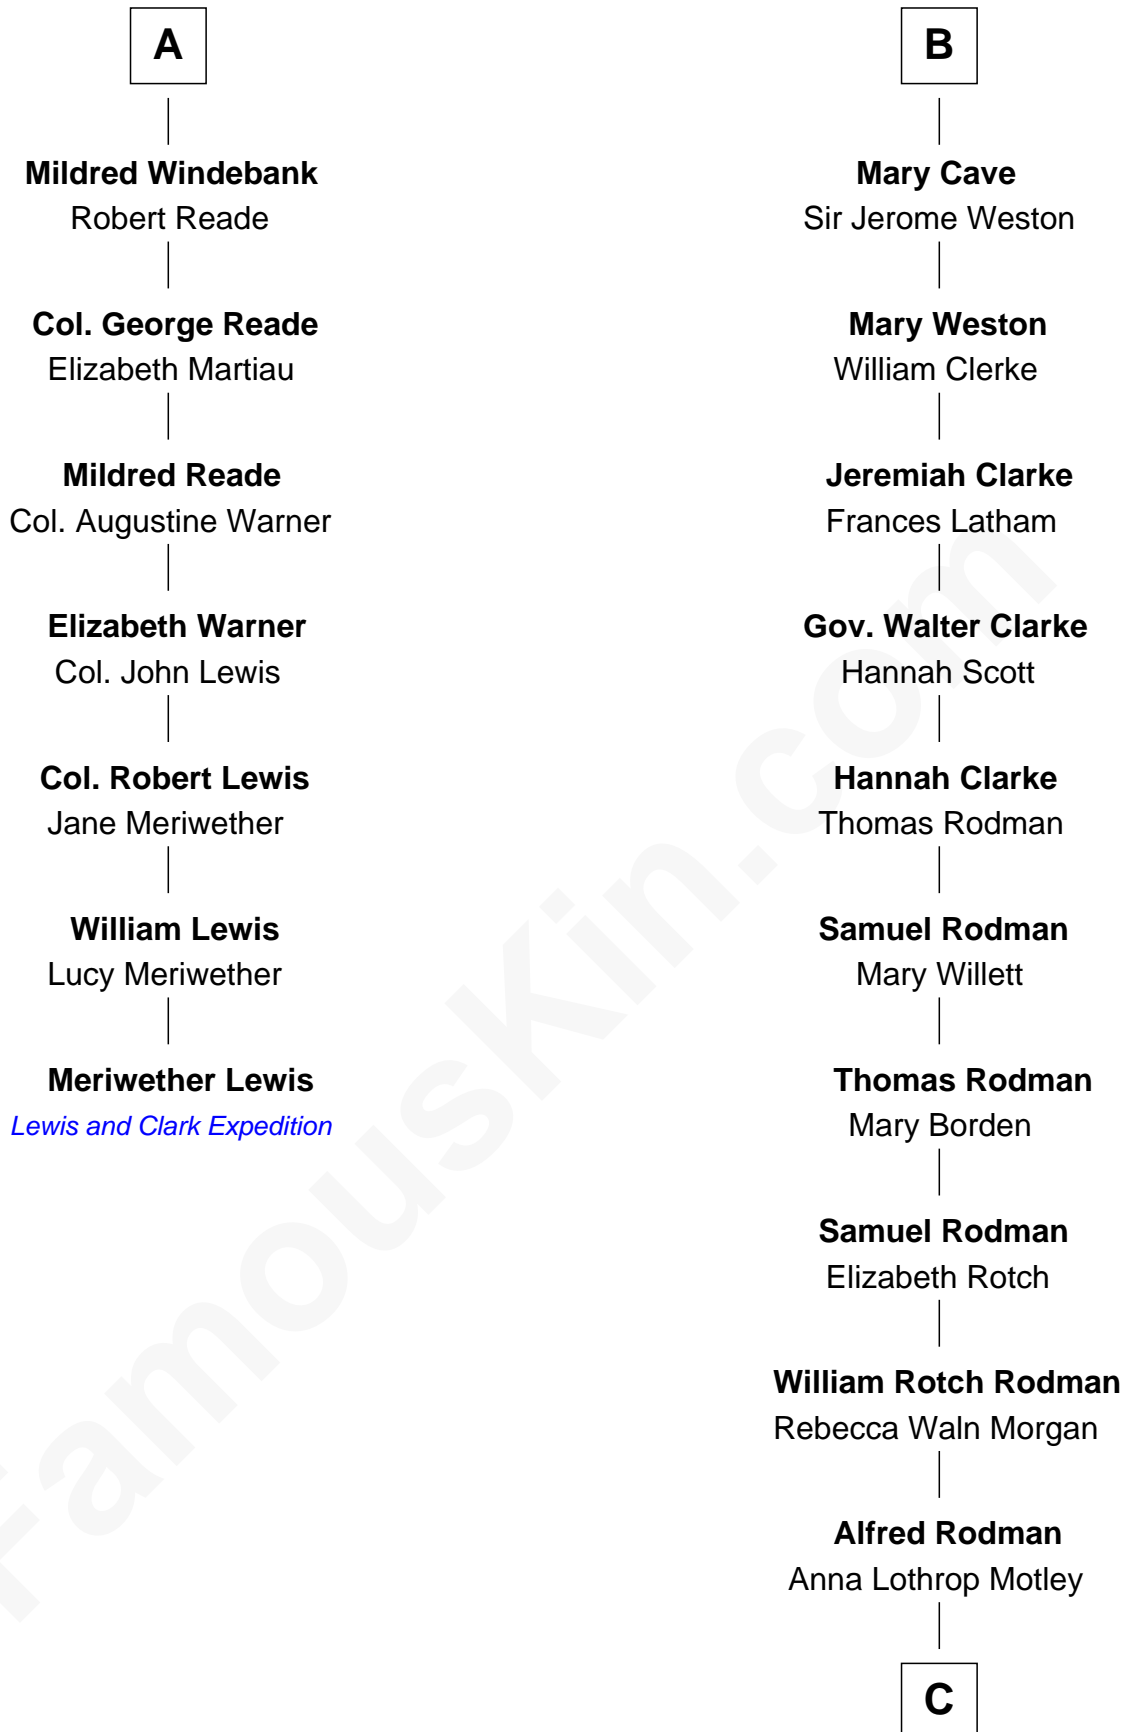

FamousKin.com Relationship Chart of

Meriwether Lewis

Lewis and Clark Expedition

13th cousin 7 times removed of

Tuesday Weld

TV and Movie Actress

Sir Reynold de Grey

Eleanor le Strange

C

Eloise Rodman
Stephen Minot Weld

Edward Motley Weld
Sarah Lothrop King

Lothrop Motley Weld
Yosene Balfour Ker

Tuesday Weld
TV and Movie Actress

FamousKin.com