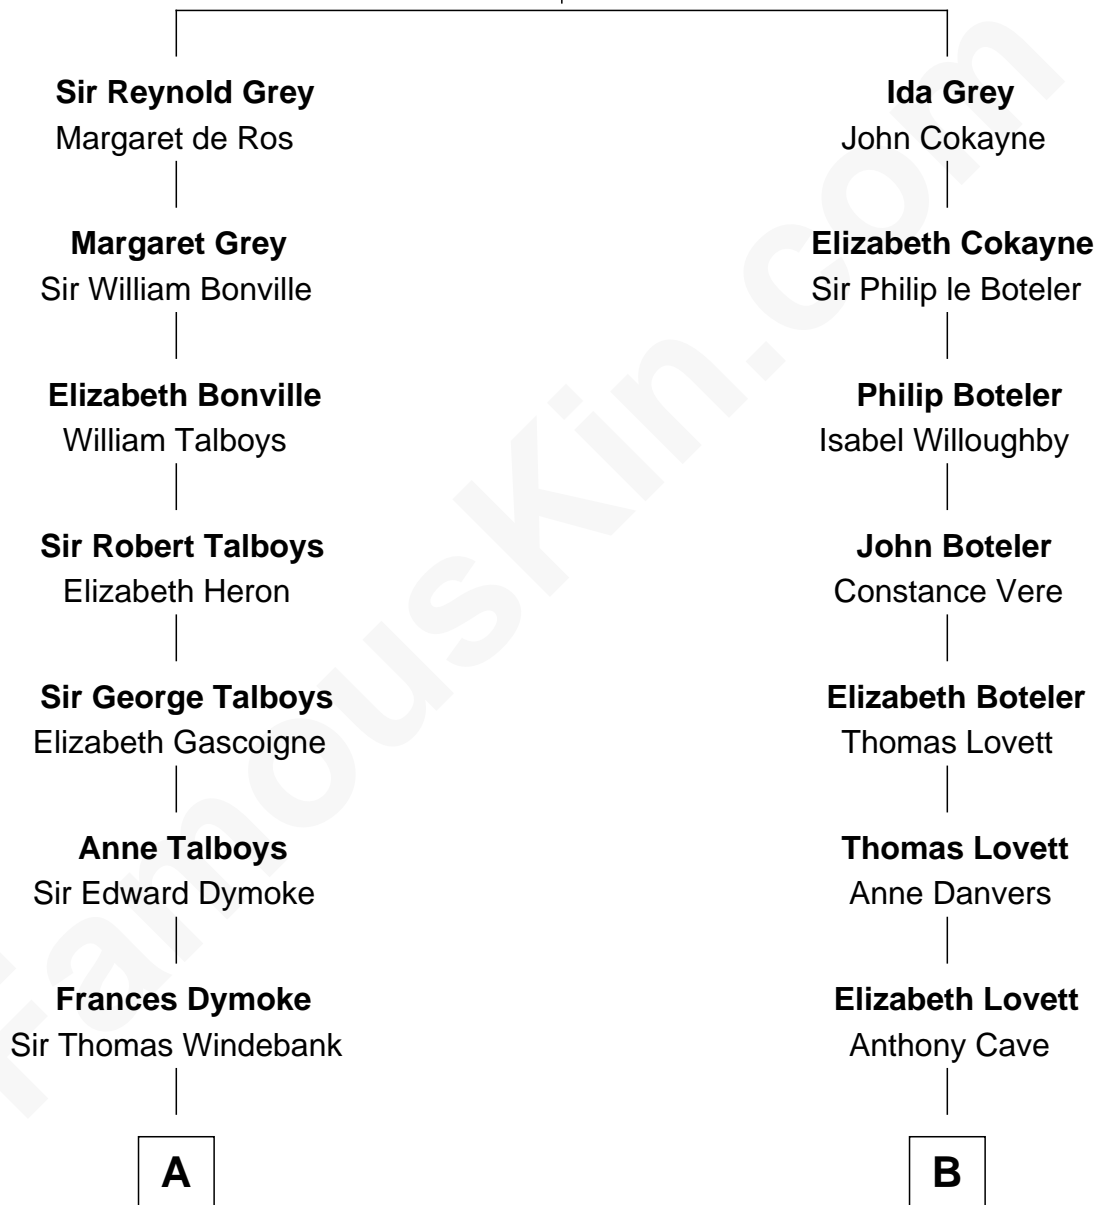

FamousKin.com Relationship Chart of

Meriwether Lewis

Lewis and Clark Expedition

13th cousin 7 times removed of

Tuesday Weld

TV and Movie Actress

Sir Reynold de Grey

Eleanor le Strange

C

Eloise Rodman
Stephen Minot Weld

Edward Motley Weld
Sarah Lothrop King

Lothrop Motley Weld
Yosene Balfour Ker

Tuesday Weld
TV and Movie Actress

FamousKin.com