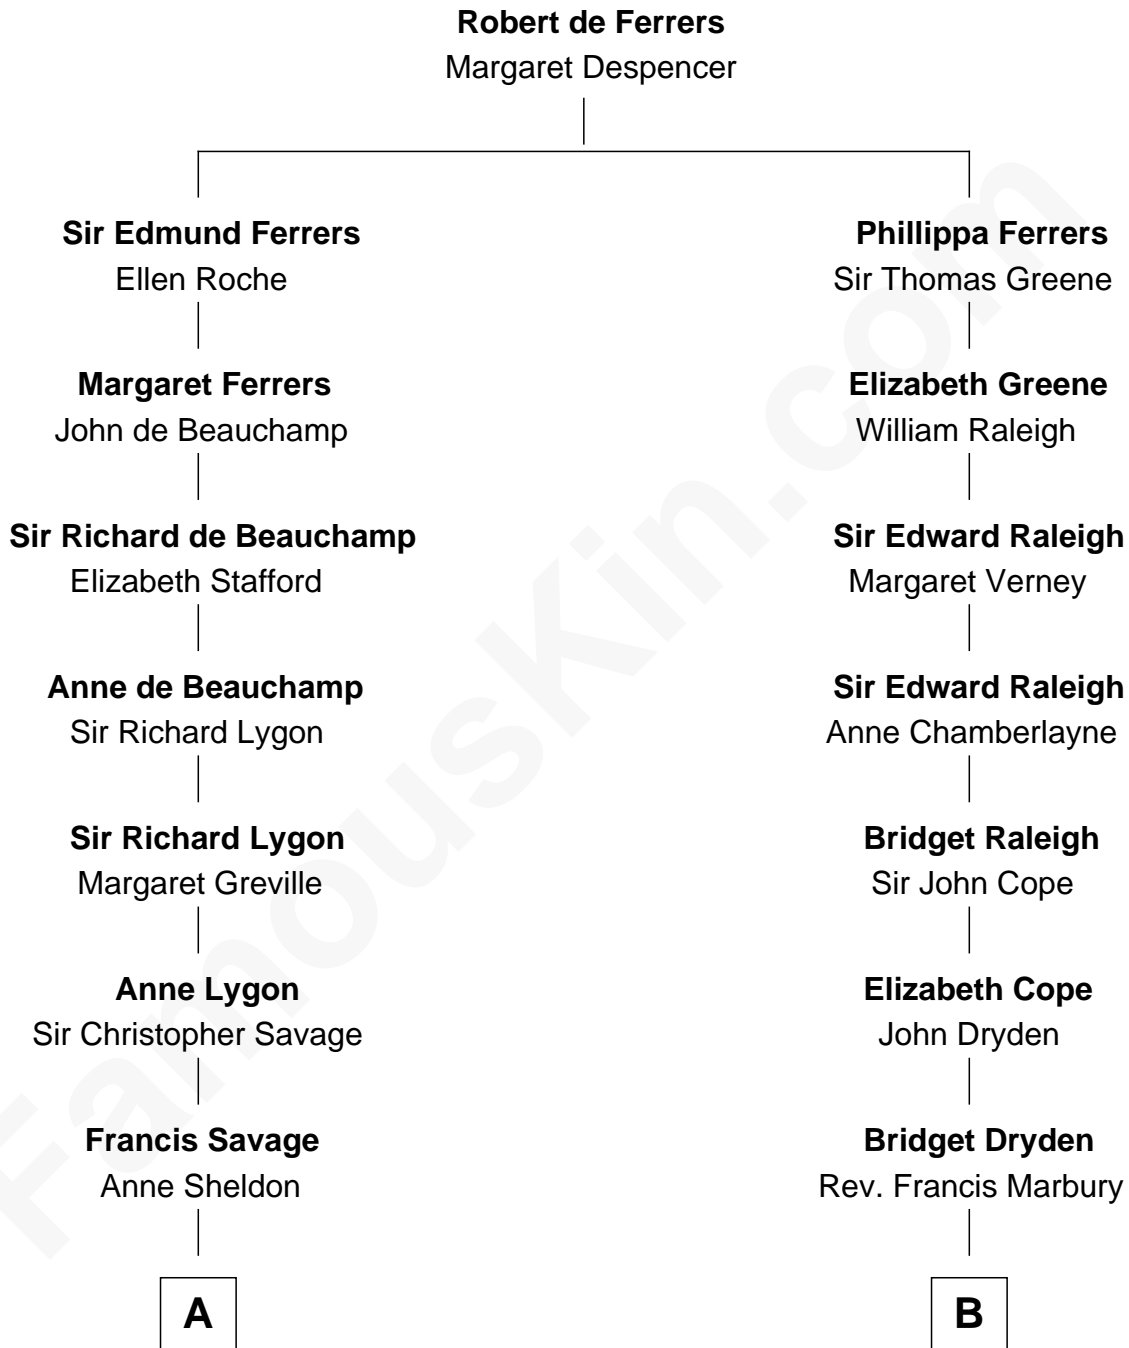

FamousKin.com Relationship Chart of

Meriwether Lewis

Lewis and Clark Expedition

14th cousin 4 times removed of

Tuesday Weld

TV and Movie Actress

C

—
Lothrop Motley Weld

Yosene Balfour Ker

—
Tuesday Weld

TV and Movie Actress

FamousKin.com