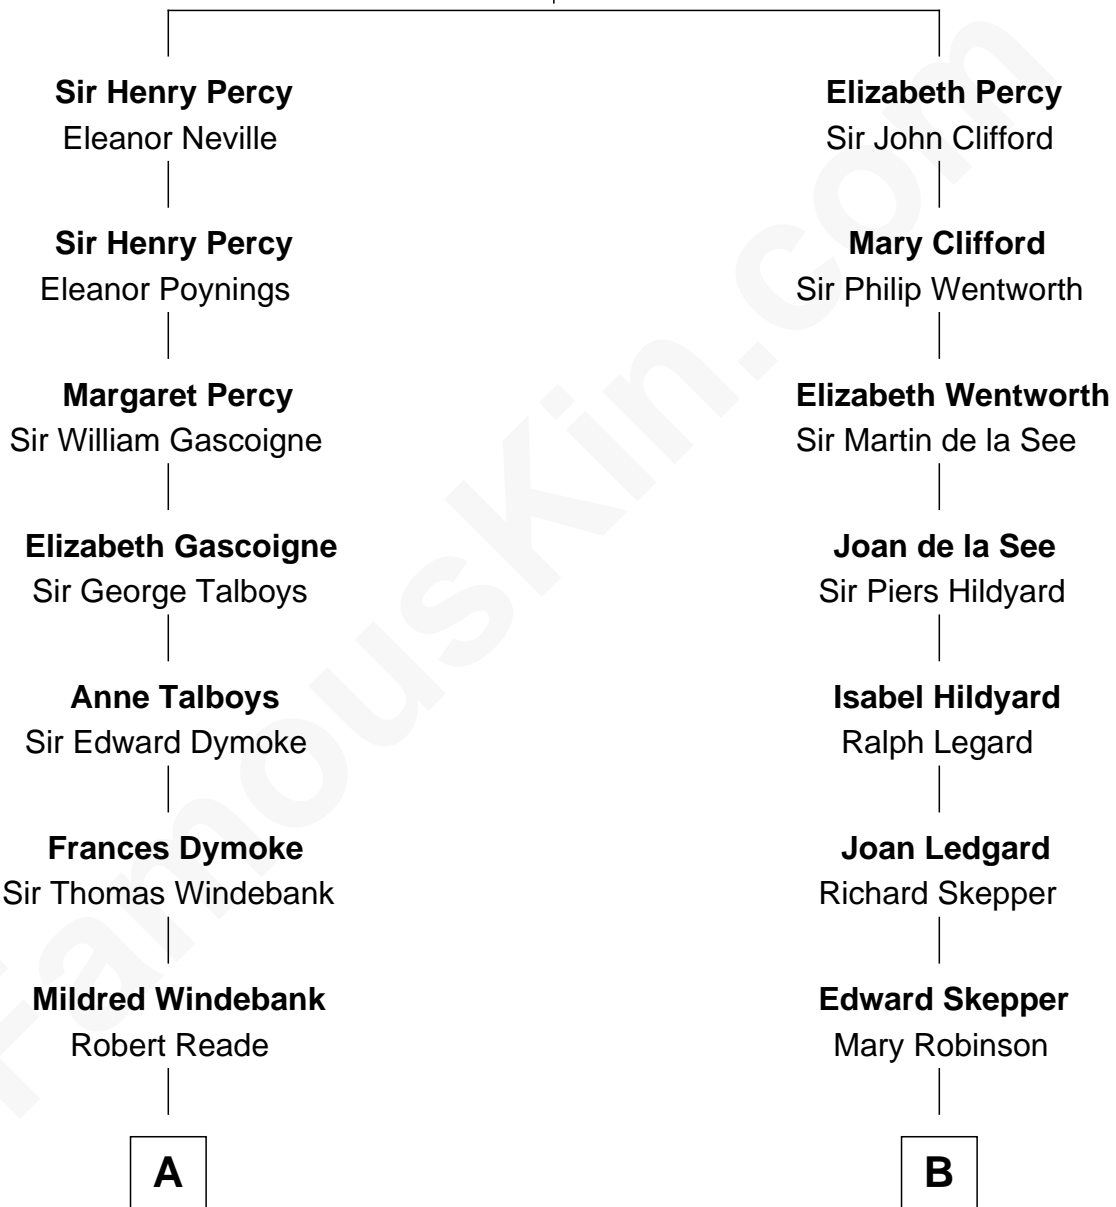

FamousKin.com Relationship Chart of

Meriwether Lewis

Lewis and Clark Expedition

12th cousin 6 times removed of

Tuesday Weld

TV and Movie Actress

Sir Henry Percy
Elizabeth Mortimer

C

—
Lothrop Motley Weld

Yosene Balfour Ker

—
Tuesday Weld

TV and Movie Actress

FamousKin.com