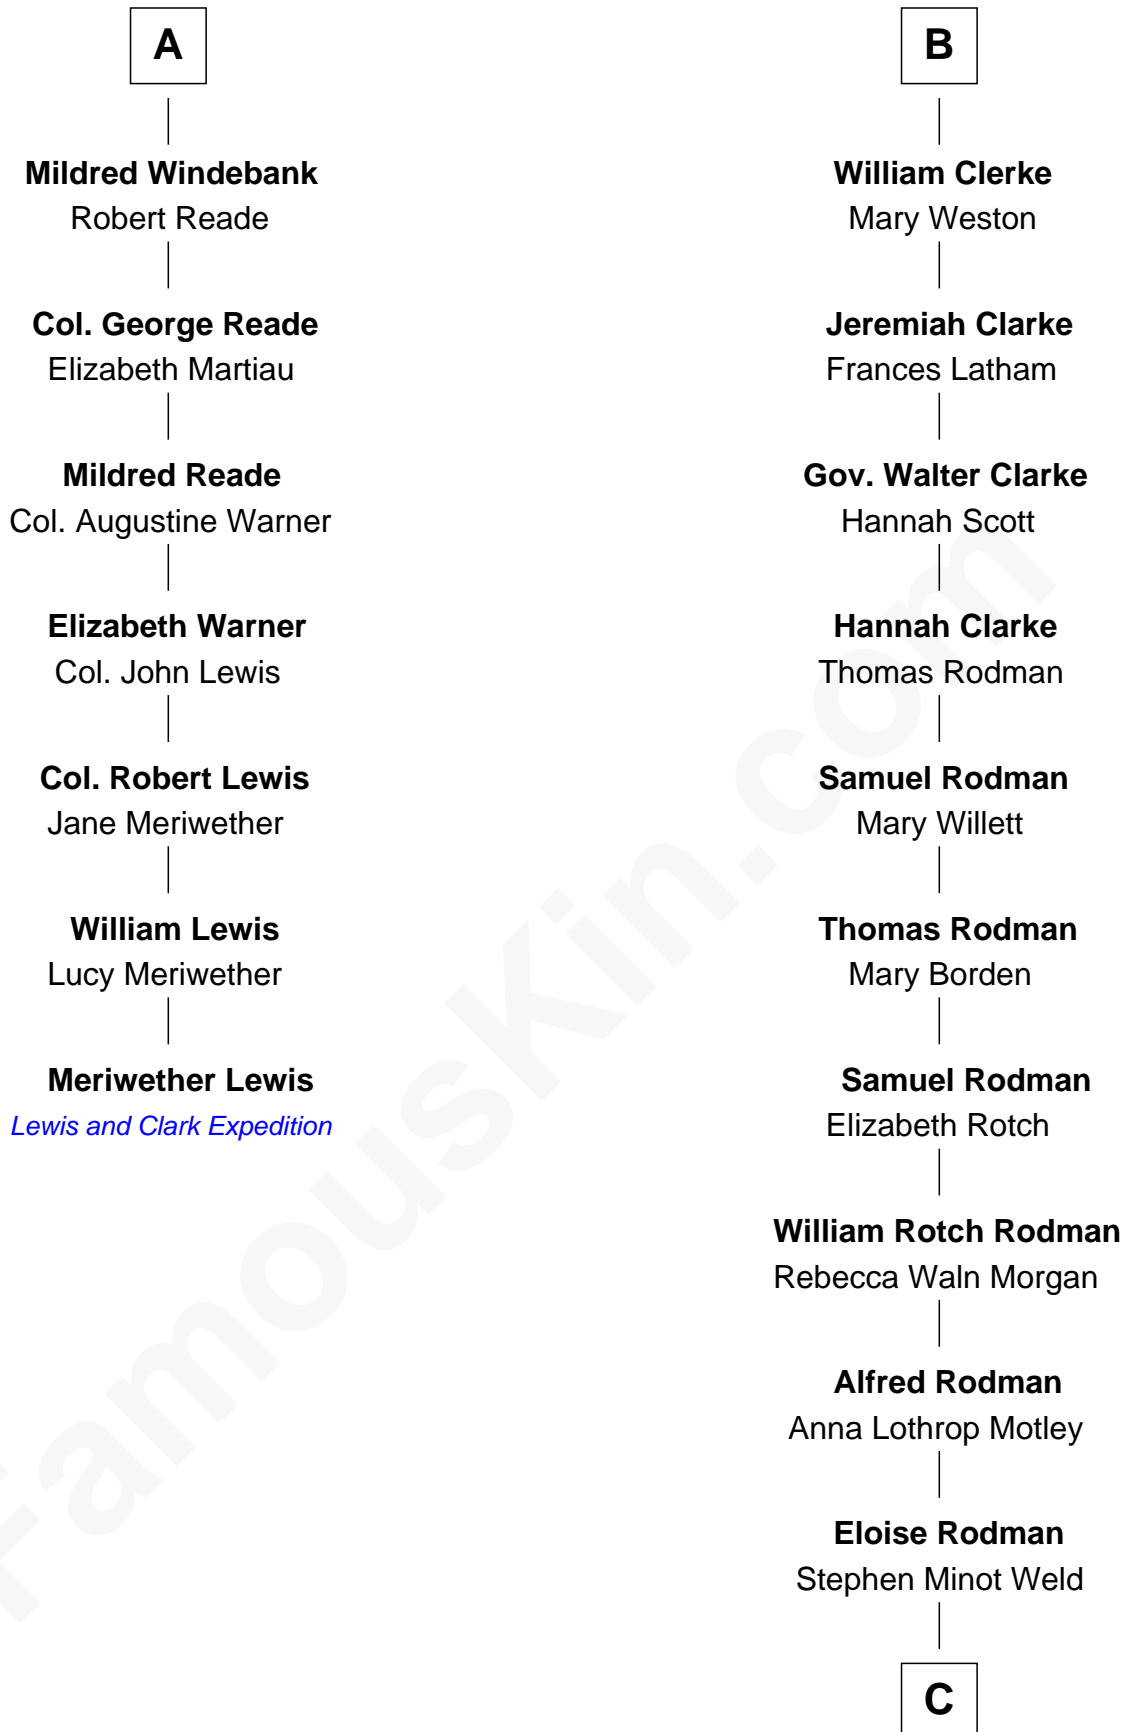

# FamousKin.com Relationship Chart of

**Meriwether Lewis**

*Lewis and Clark Expedition*

13th cousin 6 times removed of

**Tuesday Weld**

*TV and Movie Actress*

**John de Welles**

Maud de Roos

**C**

**Edward Motley Weld**  
Sarah Lothrop King

**Lothrop Motley Weld**  
Yosene Balfour Ker

**Tuesday Weld**  
*TV and Movie Actress*

FamousKin.com