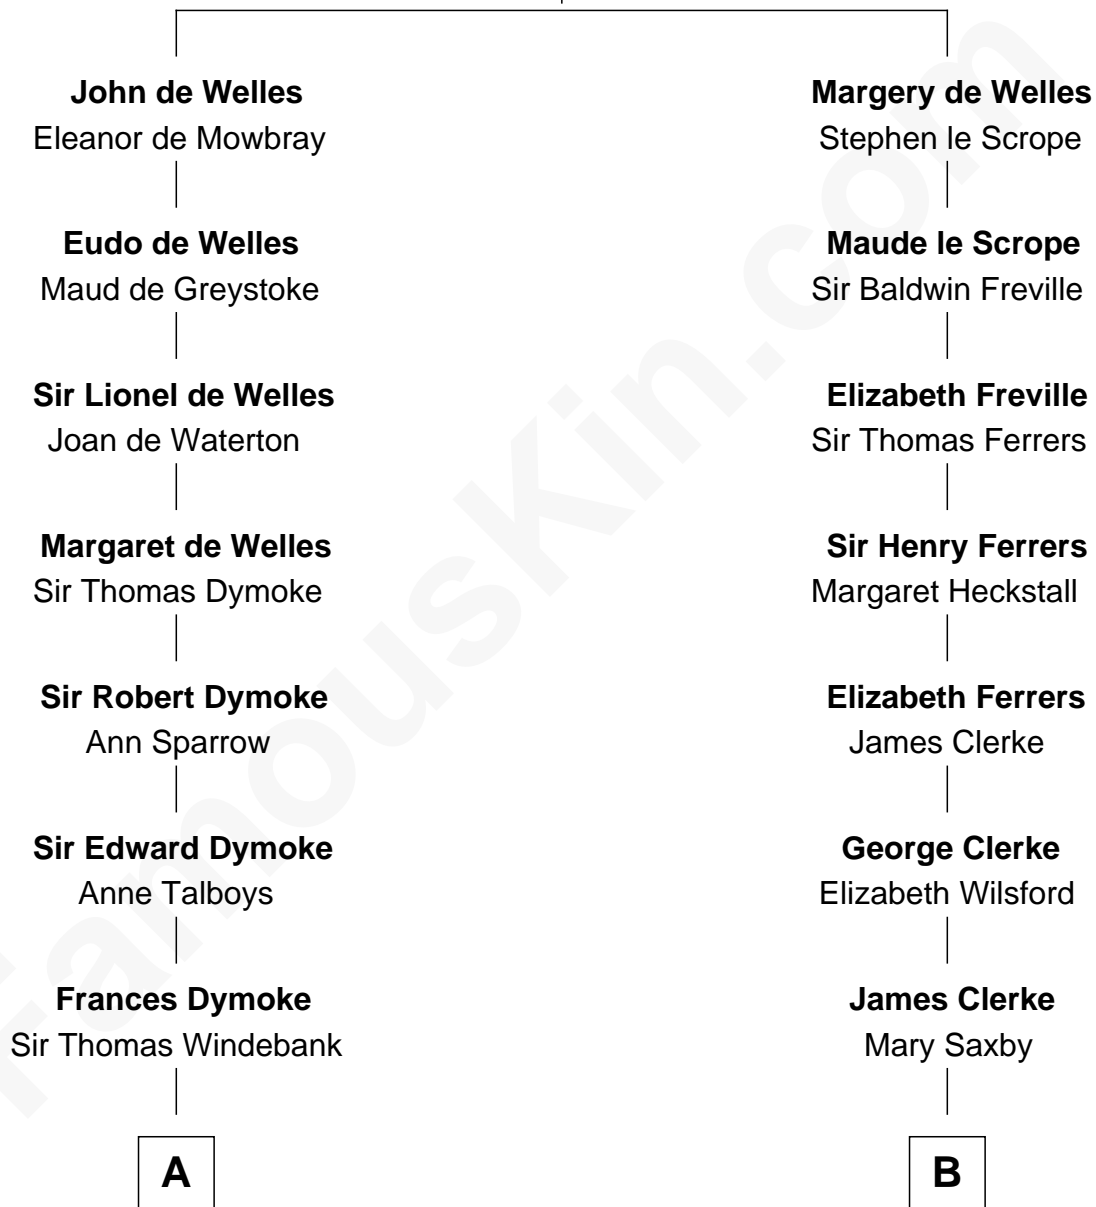

# FamousKin.com Relationship Chart of

**Meriwether Lewis**

*Lewis and Clark Expedition*

13th cousin 6 times removed of

**Tuesday Weld**

*TV and Movie Actress*

**John de Welles**

Maud de Roos

**C**

**Edward Motley Weld**  
Sarah Lothrop King

**Lothrop Motley Weld**  
Yosene Balfour Ker

**Tuesday Weld**  
*TV and Movie Actress*

FamousKin.com