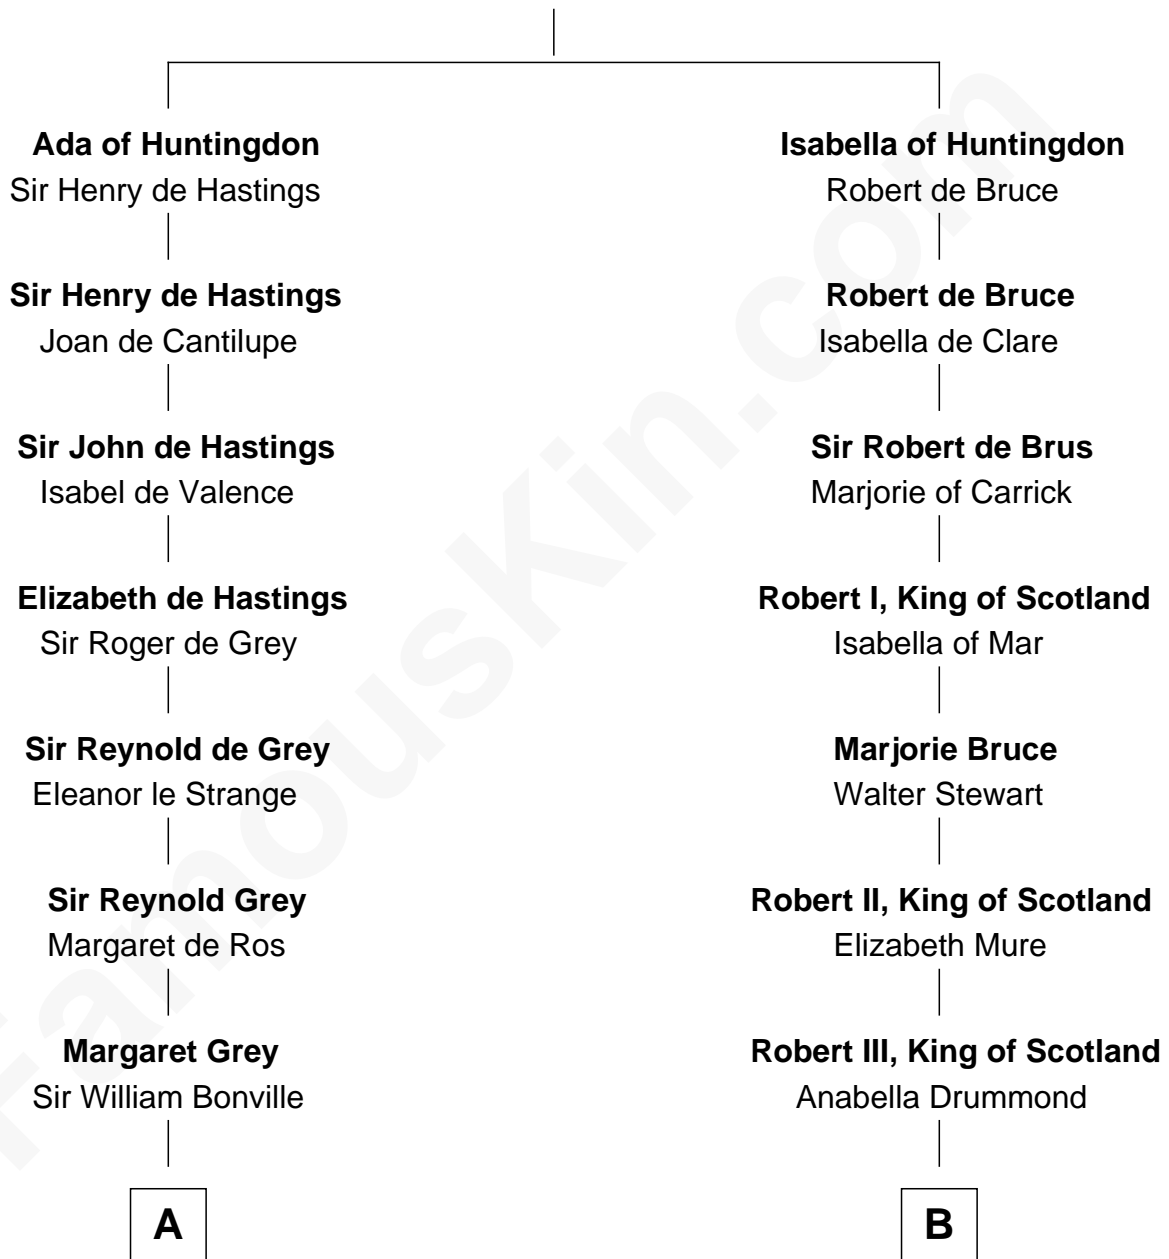

FamousKin.com Relationship Chart of

Meriwether Lewis

Lewis and Clark Expedition

18th cousin 3 times removed of

Helen Keller

Author and Activist

David of Huntingdon

Maud of Chester

C

William Lewis
Lucy Meriwether

Meriwether Lewis
Lewis and Clark Expedition

D

Anne Catherine Spotswood
Col. Bernard Moore

Col. Alexander Spotswood Moore
Elizabeth Aylett

Mary Fairfax Moore
David Keller

Arthur Henley Keller
Kate Adams