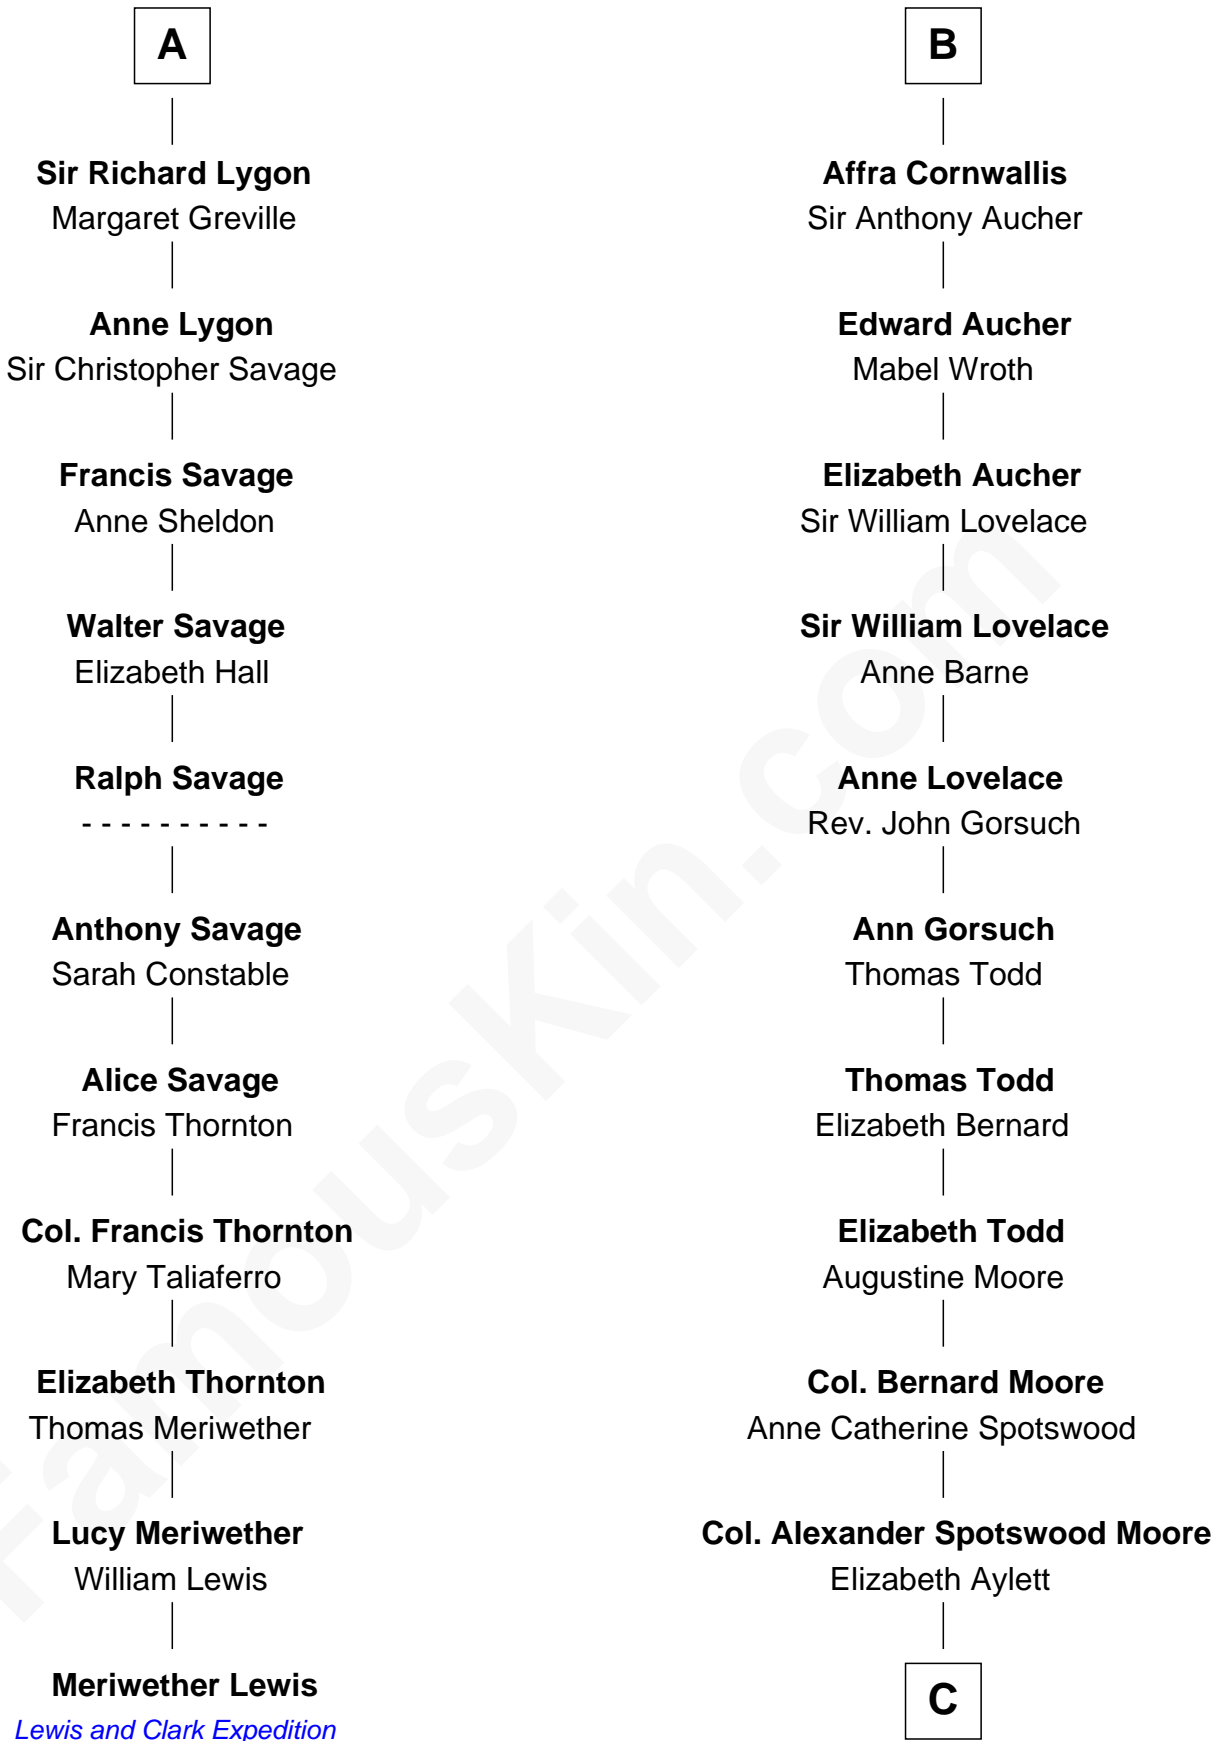

FamousKin.com Relationship Chart of

Meriwether Lewis

Lewis and Clark Expedition

17th cousin 2 times removed of

Helen Keller

Author and Activist

Hugh le Despencer

Eleanor de Clare

Sir Edward le Despencer

Anne de Ferrers

Edward Despencer

Elizabeth Burghersh

Margaret Despencer

Robert de Ferrers

Sir Edmund Ferrers

Ellen Roche

Edward Tyrrell

Philippa Tyrrell

Thomas Cornwallis

Sir William Cornwallis

Elizabeth Stanford

B

C

—
Mary Fairfax Moore