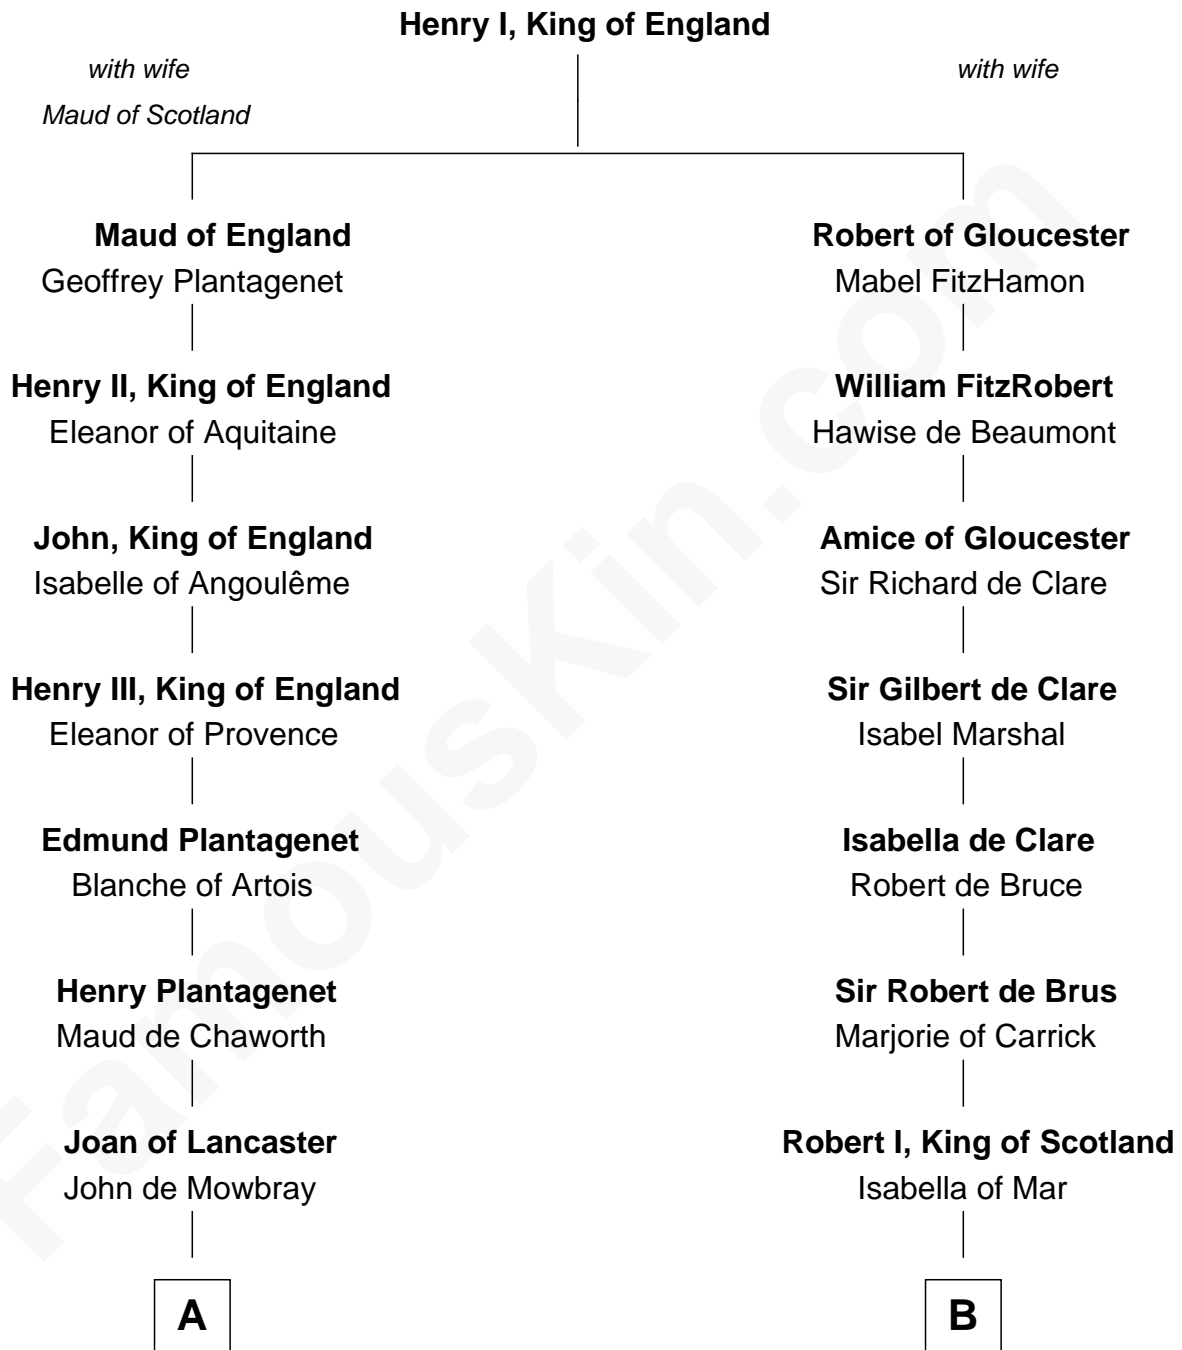

FamousKin.com Relationship Chart of

Meriwether Lewis

Lewis and Clark Expedition

20th cousin 1 time removed of

Philip Livingston

Signer of the Declaration of Independence

C

Mildred Reade
Col. Augustine Warner

Elizabeth Warner
Col. John Lewis

Col. Robert Lewis
Jane Meriwether

William Lewis
Lucy Meriwether

Meriwether Lewis
Lewis and Clark Expedition

D

Rev. John Livingston
Janet Fleming

Robert Livingston
Alida Schuyler