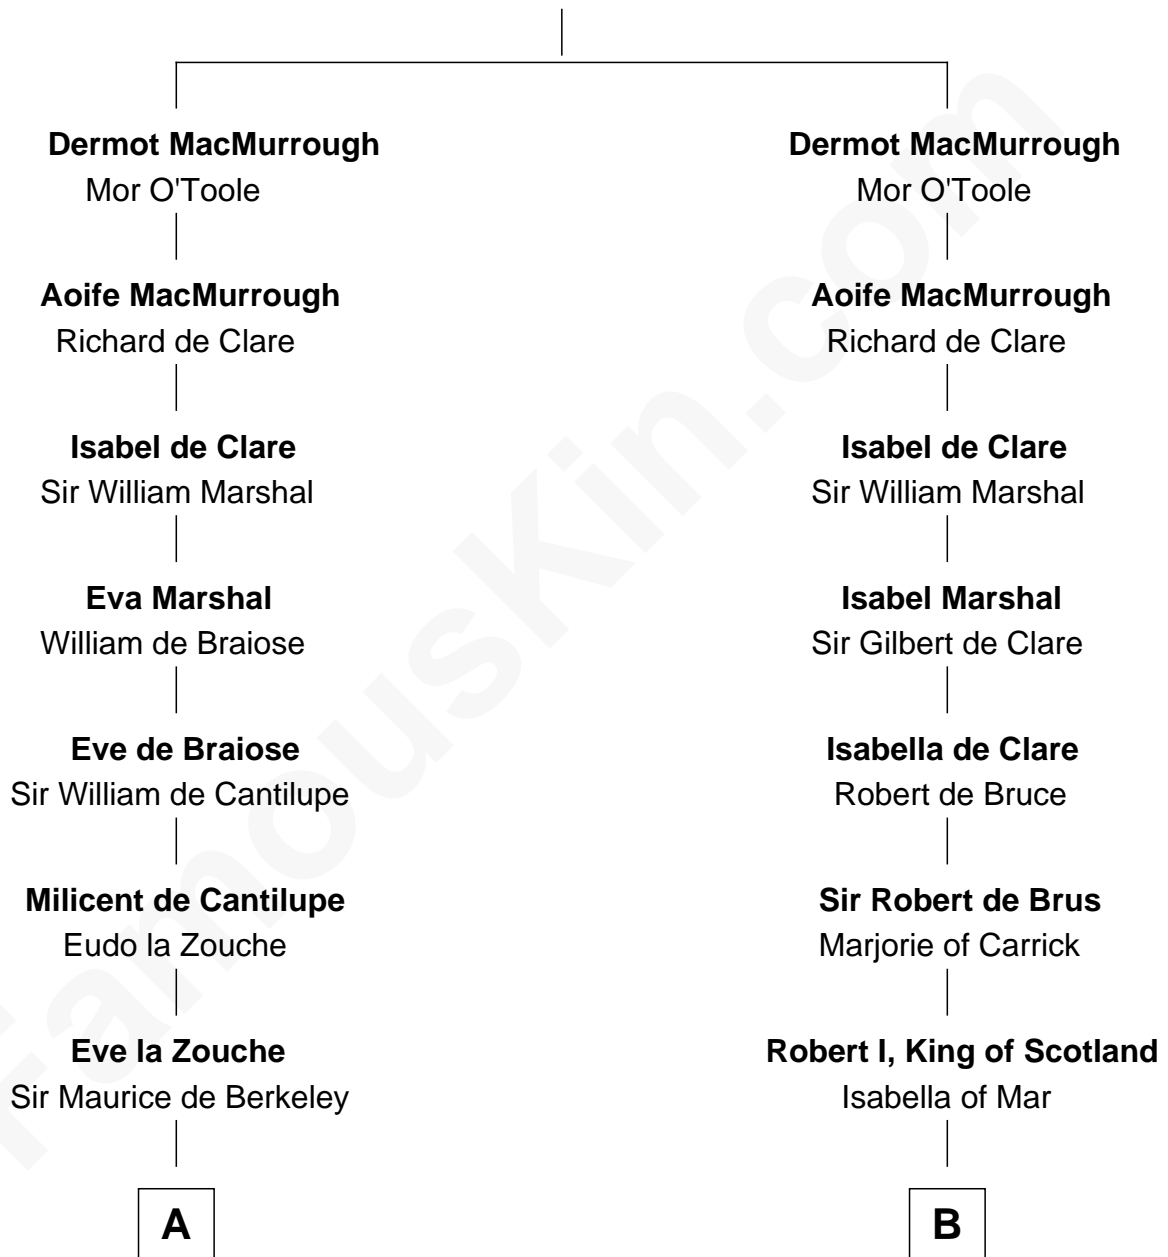

FamousKin.com Relationship Chart of

Meriwether Lewis

Lewis and Clark Expedition

20th cousin 1 time removed of

Philip Livingston

Signer of the Declaration of Independence

Enna MacMurrough

C

Mildred Reade
Col. Augustine Warner

Elizabeth Warner
Col. John Lewis

Col. Robert Lewis
Jane Meriwether

William Lewis
Lucy Meriwether

Meriwether Lewis
Lewis and Clark Expedition

D

Rev. John Livingston
Janet Fleming