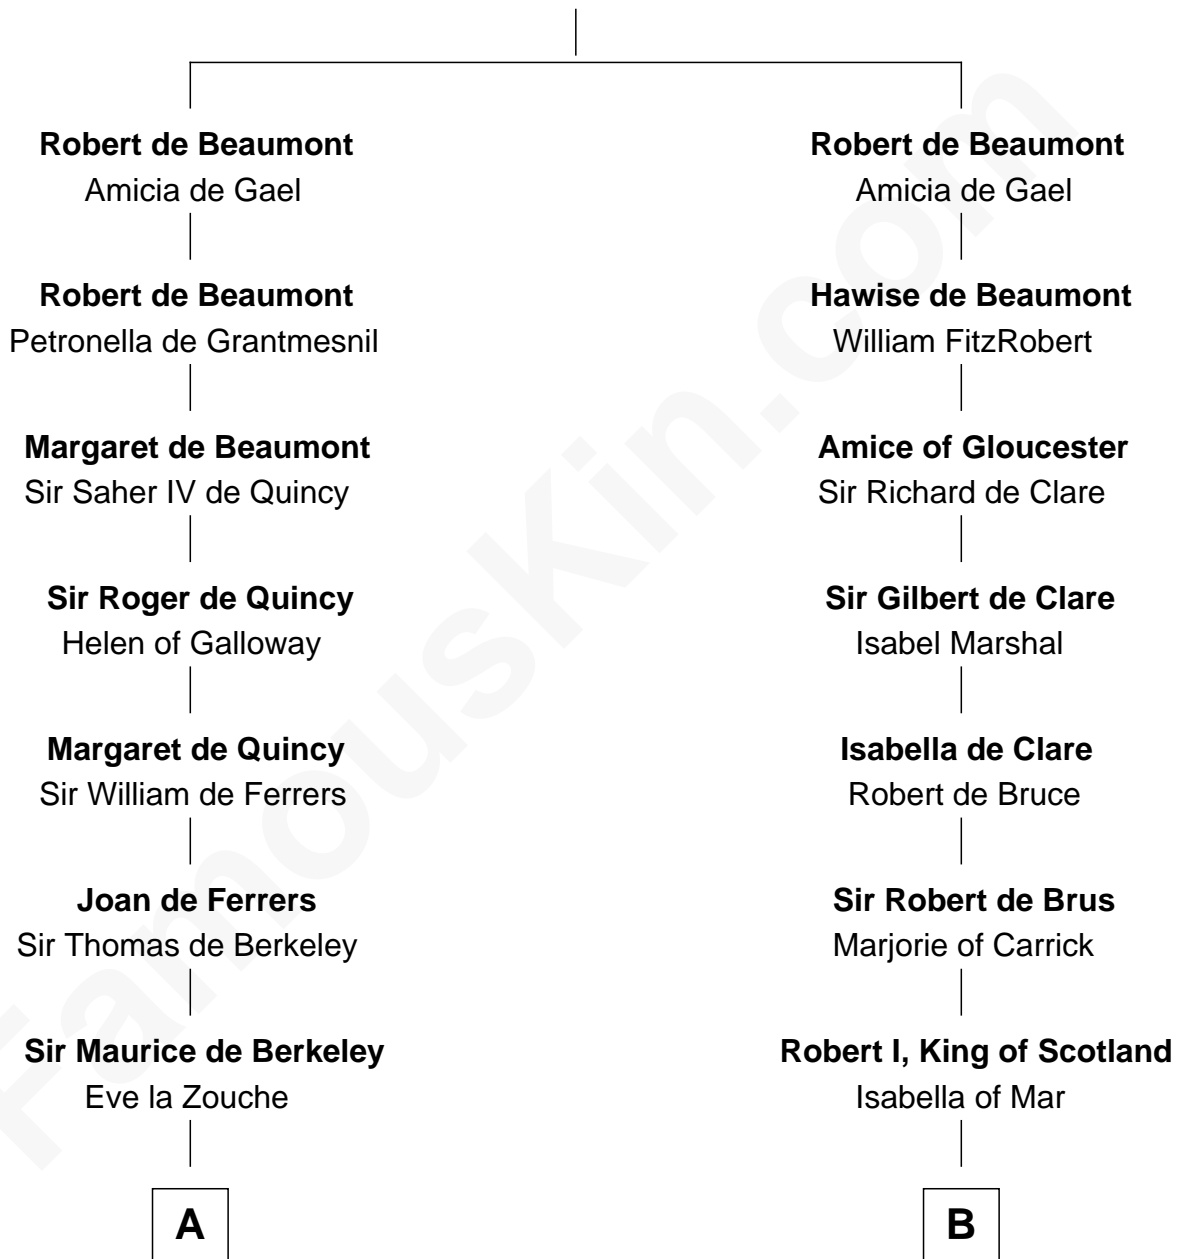

FamousKin.com Relationship Chart of

Meriwether Lewis

Lewis and Clark Expedition

20th cousin 1 time removed of

Philip Livingston

Signer of the Declaration of Independence

Sir Robert de Beaumont

Isabel de Vermandois

C

Mildred Reade
Col. Augustine Warner

Elizabeth Warner
Col. John Lewis

Col. Robert Lewis
Jane Meriwether

William Lewis
Lucy Meriwether

Meriwether Lewis
Lewis and Clark Expedition

D

Rev. John Livingston
Janet Fleming