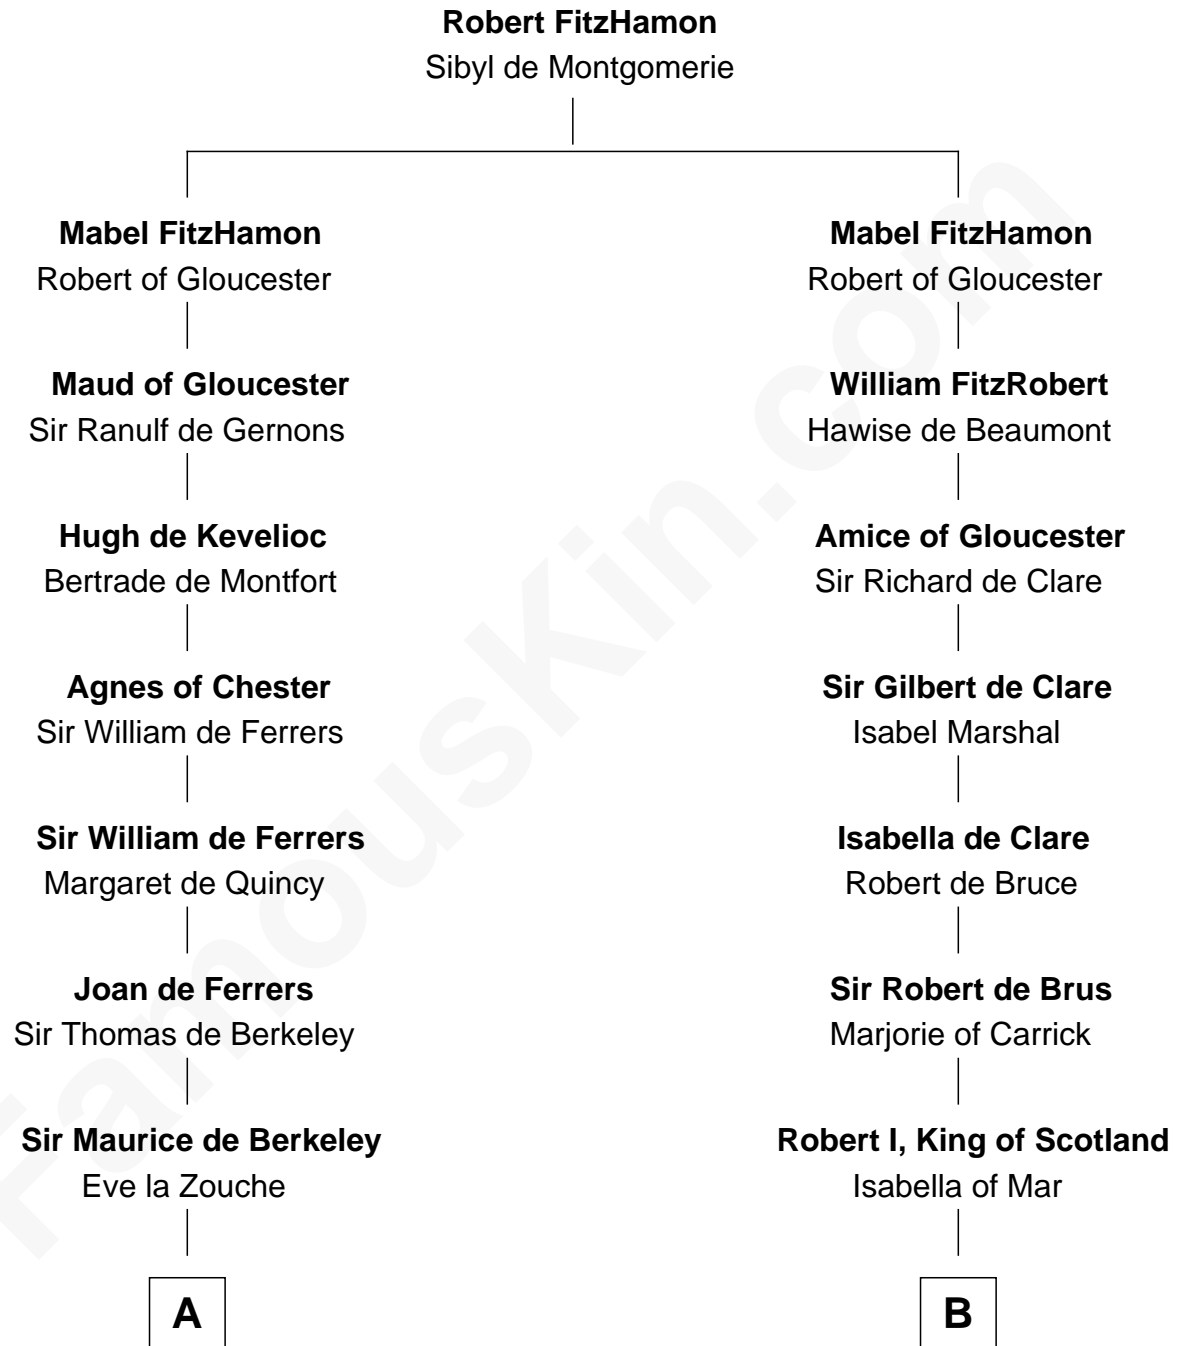

# FamousKin.com Relationship Chart of

**Meriwether Lewis**

*Lewis and Clark Expedition*

20th cousin 1 time removed of

**Philip Livingston**

*Signer of the Declaration of Independence*

**C**

**Mildred Reade**  
Col. Augustine Warner

**Elizabeth Warner**  
Col. John Lewis

**Col. Robert Lewis**  
Jane Meriwether

**William Lewis**  
Lucy Meriwether

**Meriwether Lewis**  
*Lewis and Clark Expedition*

**D**

**Rev. John Livingston**  
Janet Fleming