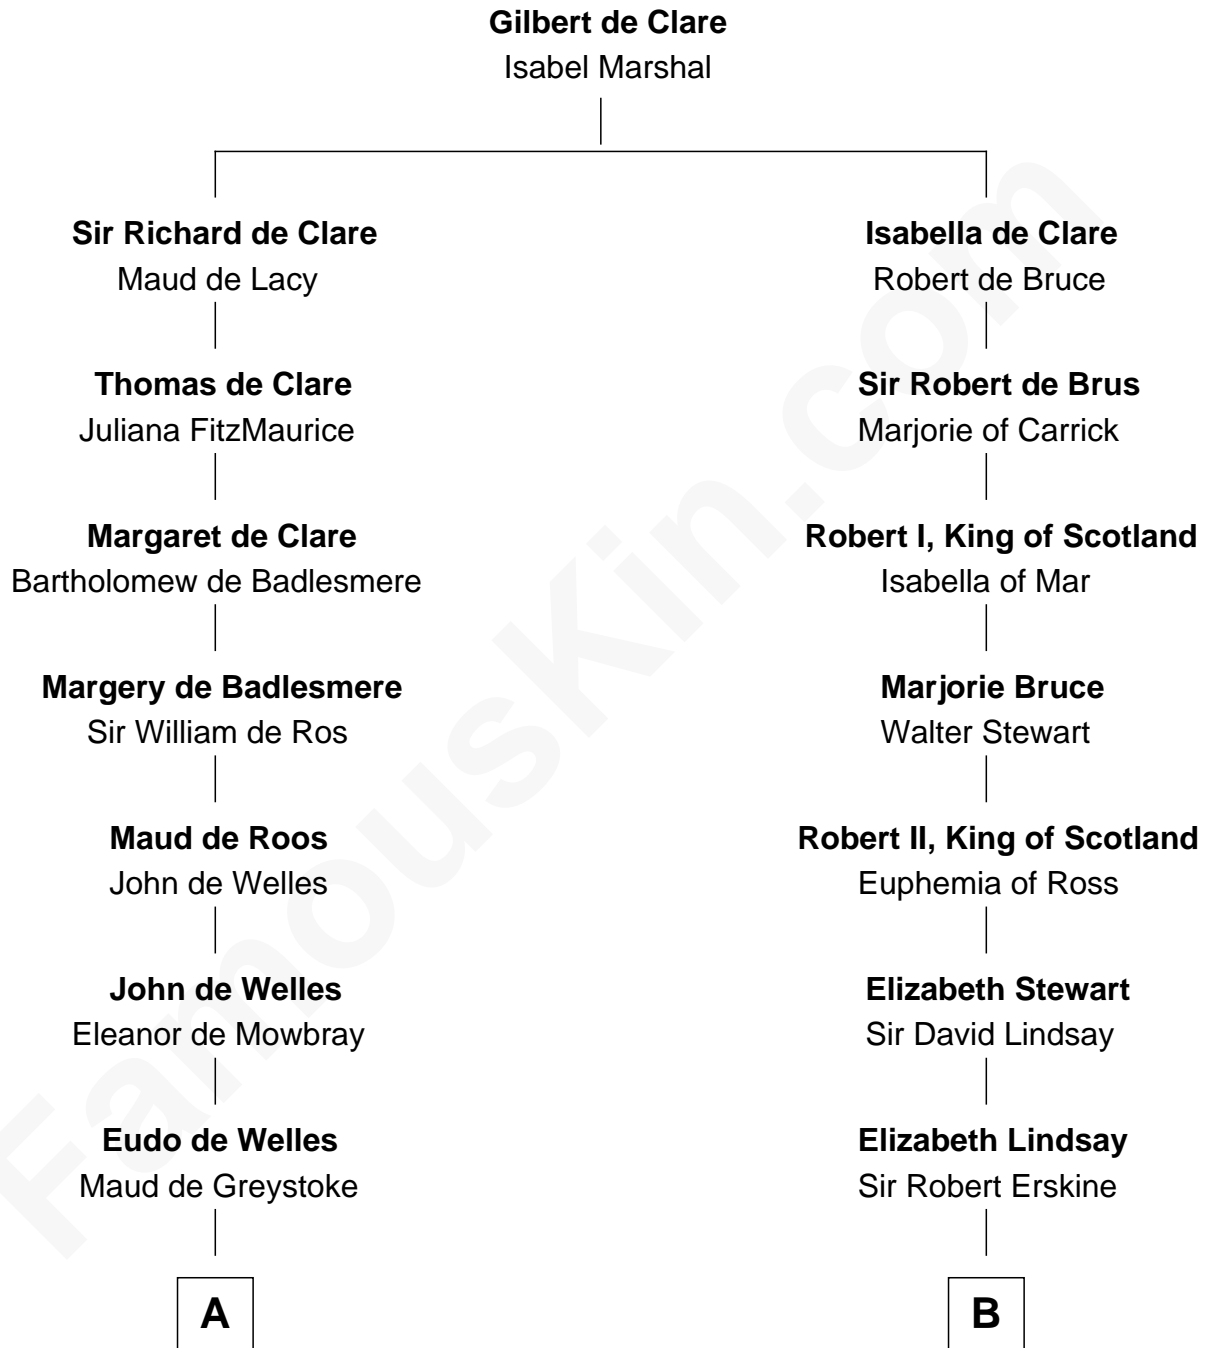

# FamousKin.com Relationship Chart of

**Meriwether Lewis**

*Lewis and Clark Expedition*

16th cousin 2 times removed of

**Philip Livingston**

*Signer of the Declaration of Independence*

**C**

—  
**William Lewis**  
Lucy Meriwether

—  
**Meriwether Lewis**  
*Lewis and Clark Expedition*

FamousKin.com