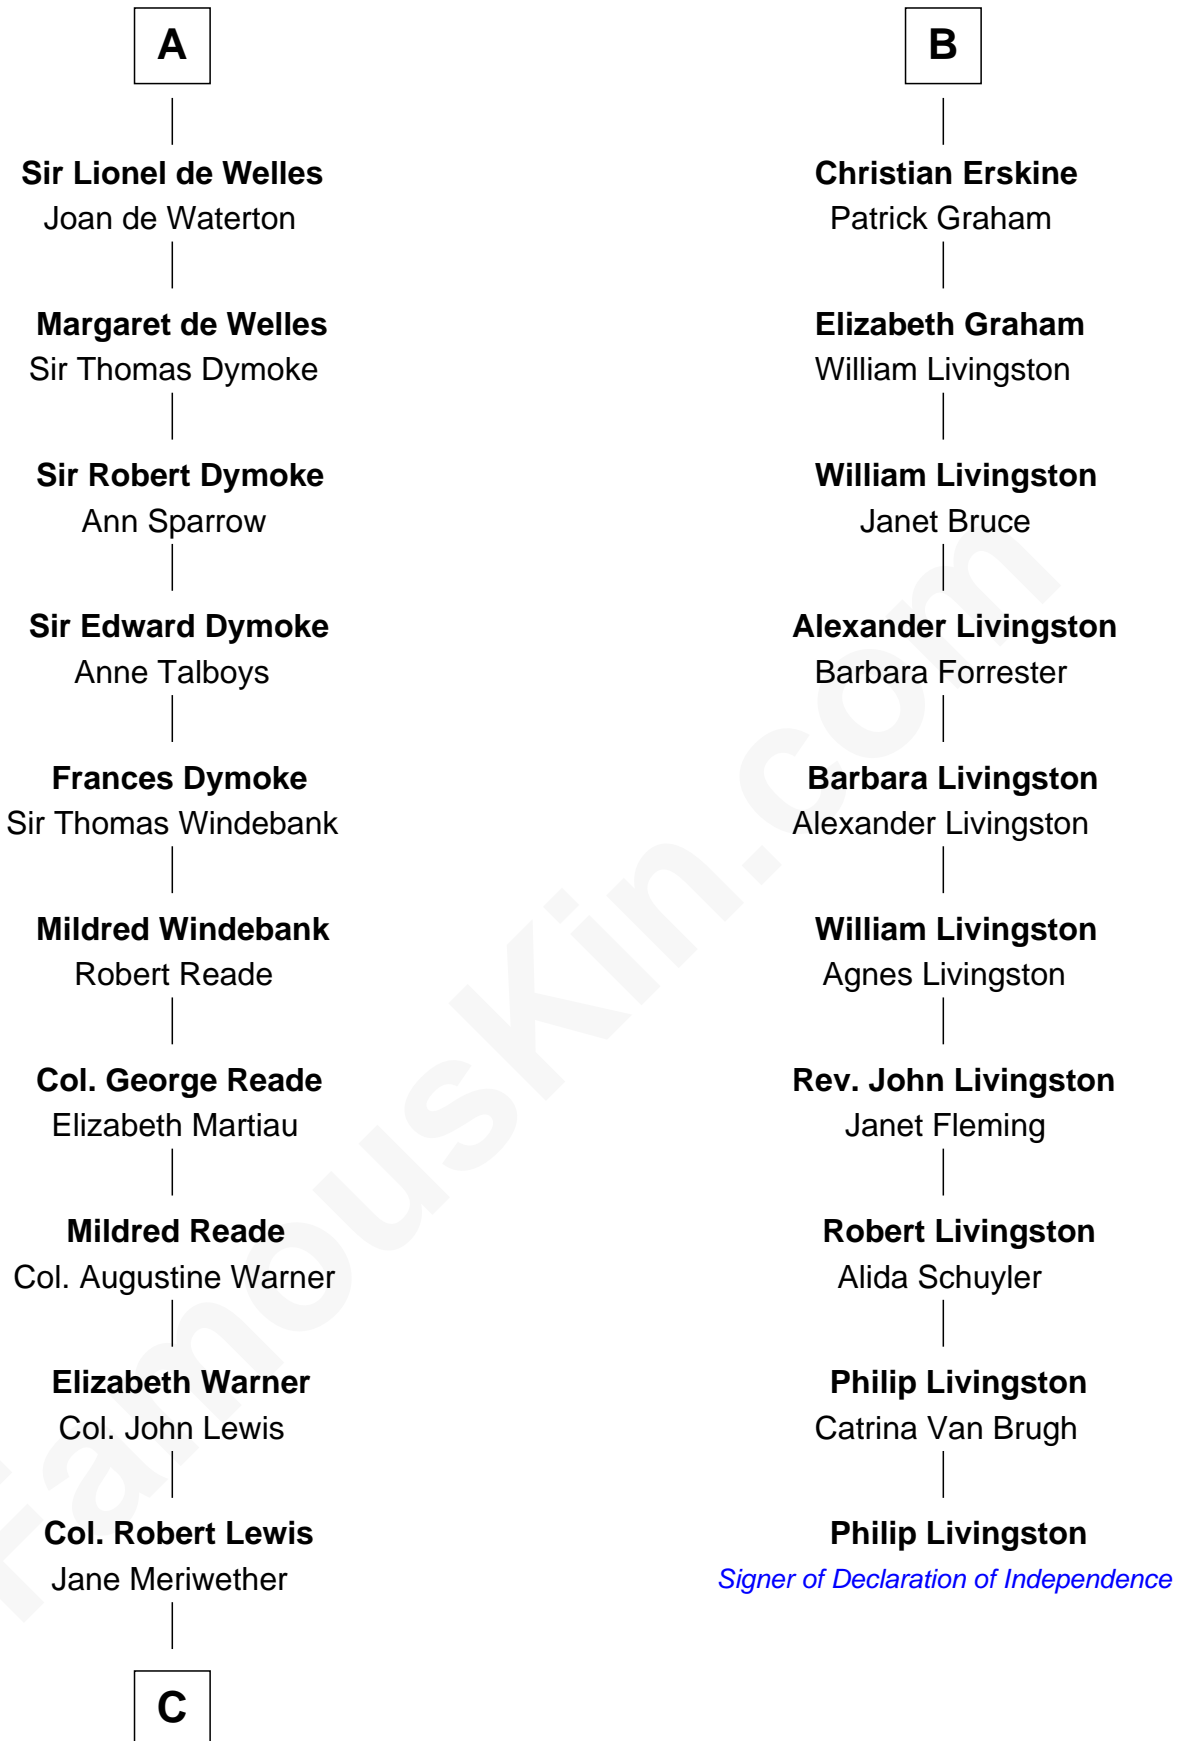

# FamousKin.com Relationship Chart of

**Meriwether Lewis**

*Lewis and Clark Expedition*

16th cousin 2 times removed of

**Philip Livingston**

*Signer of the Declaration of Independence*

**C**

—  
**William Lewis**  
Lucy Meriwether

—  
**Meriwether Lewis**  
*Lewis and Clark Expedition*

FamousKin.com