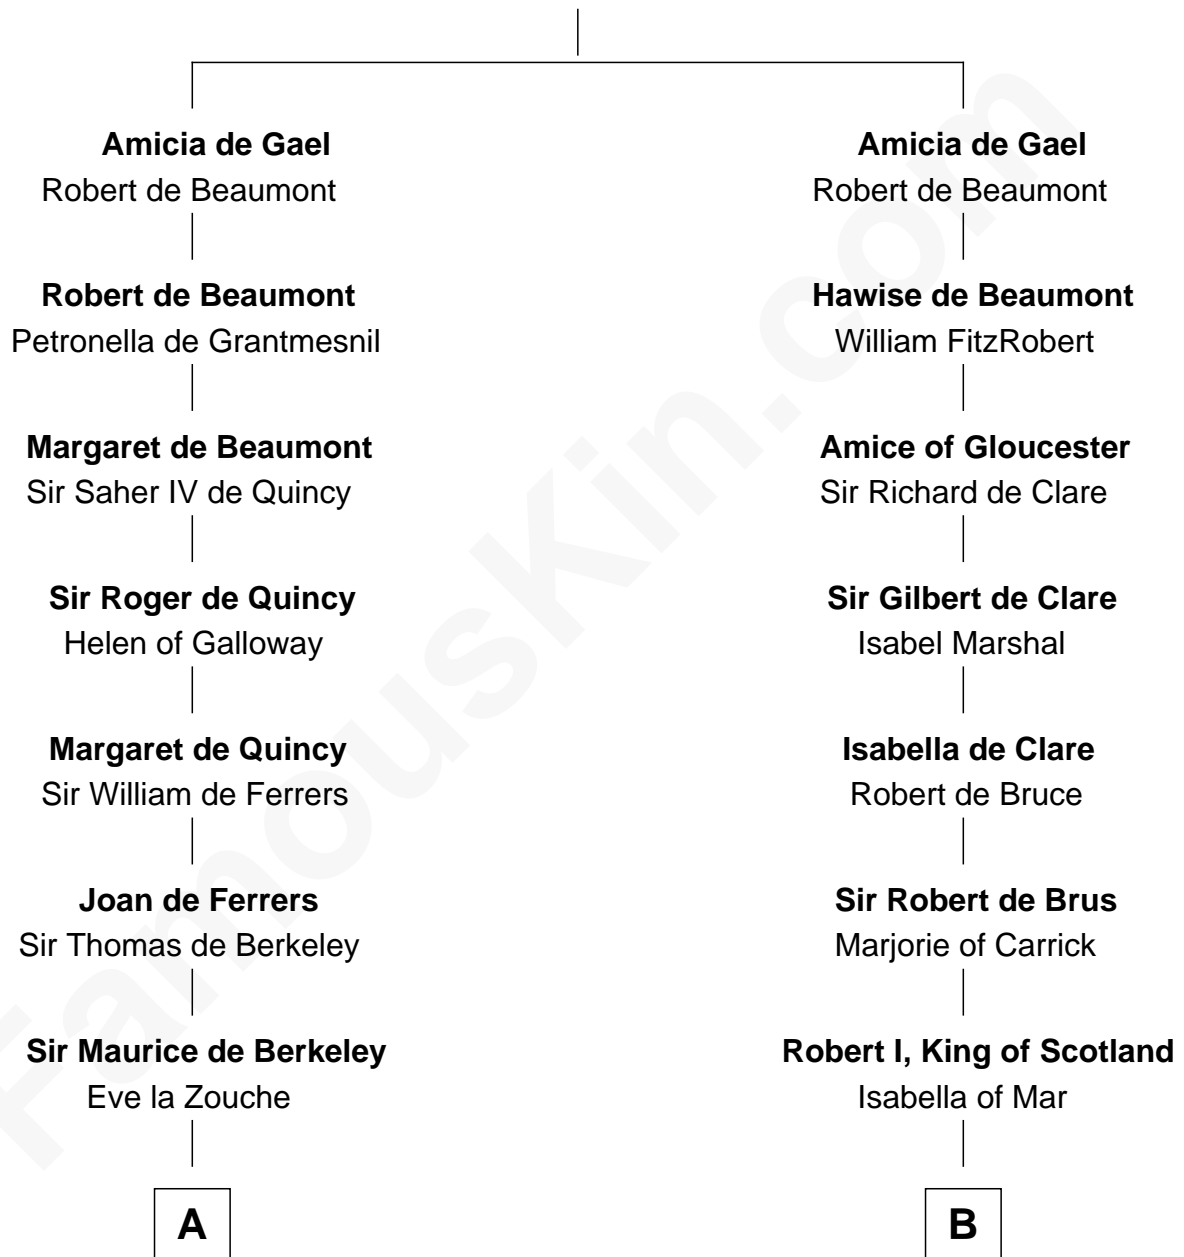

FamousKin.com Relationship Chart of

Meriwether Lewis

Lewis and Clark Expedition

20th cousin 1 time removed of

Philip Livingston

Signer of the Declaration of Independence

Ralph de Gael

C

Mildred Reade
Col. Augustine Warner

Elizabeth Warner
Col. John Lewis

Col. Robert Lewis
Jane Meriwether

William Lewis
Lucy Meriwether

Meriwether Lewis
Lewis and Clark Expedition

D

Rev. John Livingston
Janet Fleming