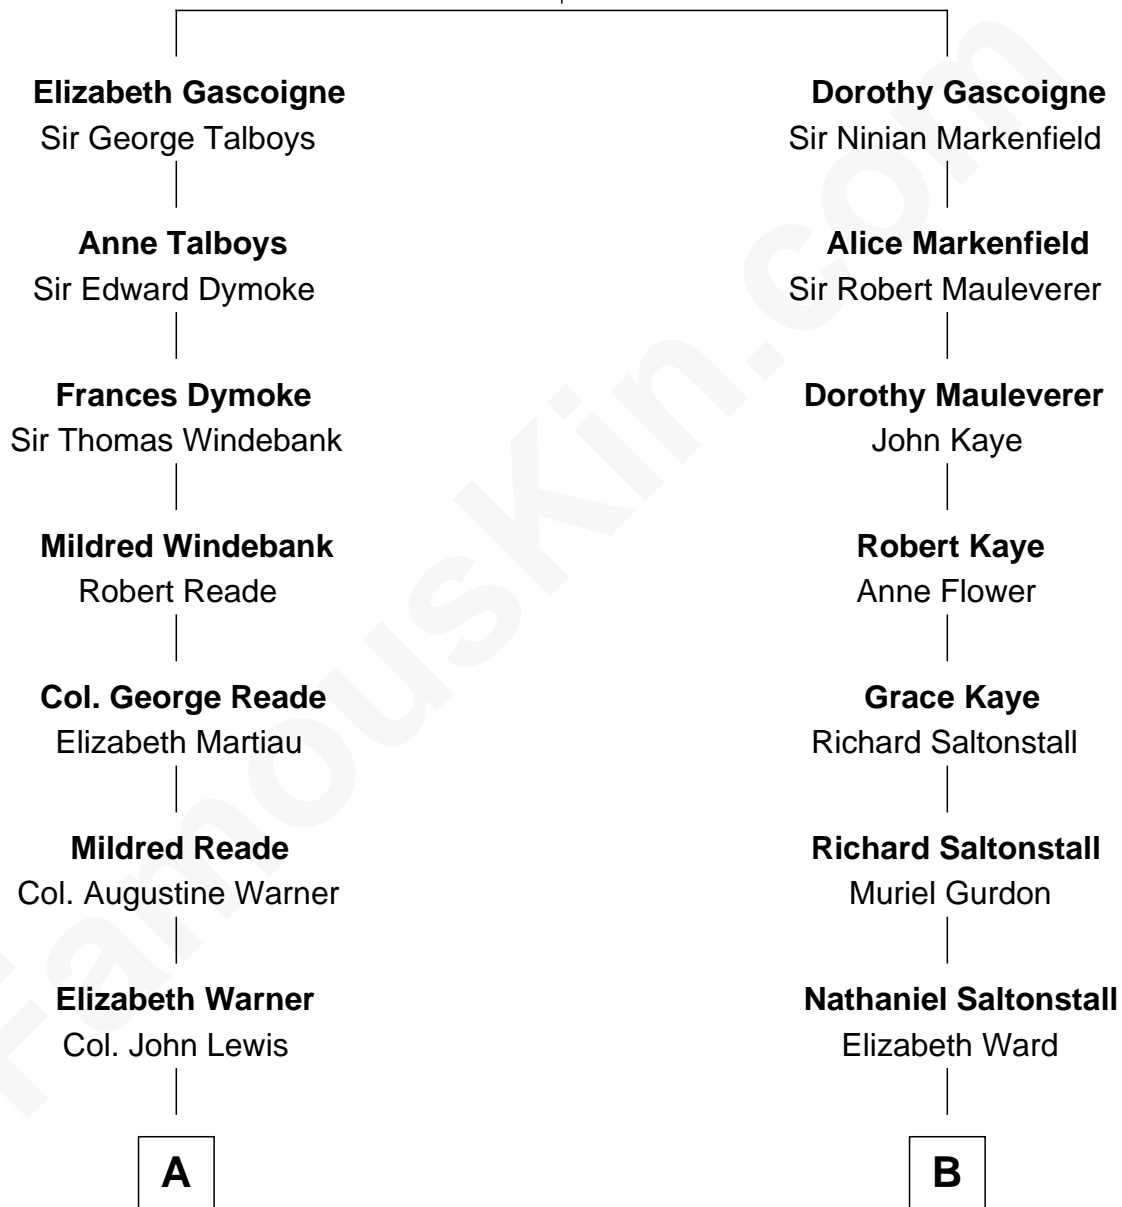

# FamousKin.com Relationship Chart of

**Meriwether Lewis**

*Lewis and Clark Expedition*

9th cousin 4 times removed of

**Leverett Saltonstall**

*55th Governor of Massachusetts*

**Sir William Gascoigne**

Margaret Percy

**A**

**Col. Robert Lewis**

Jane Meriwether

**William Lewis**

Lucy Meriwether

**Meriwether Lewis**

*Lewis and Clark Expedition*

**B**

**Col. Richard Saltonstall**

Mehitabel Wainwright

**Richard Saltonstall**

Mary Cooke

**Dr. Nathaniel Saltonstall**

Anna White

**Leverett Saltonstall**

Mary Elizabeth Sanders