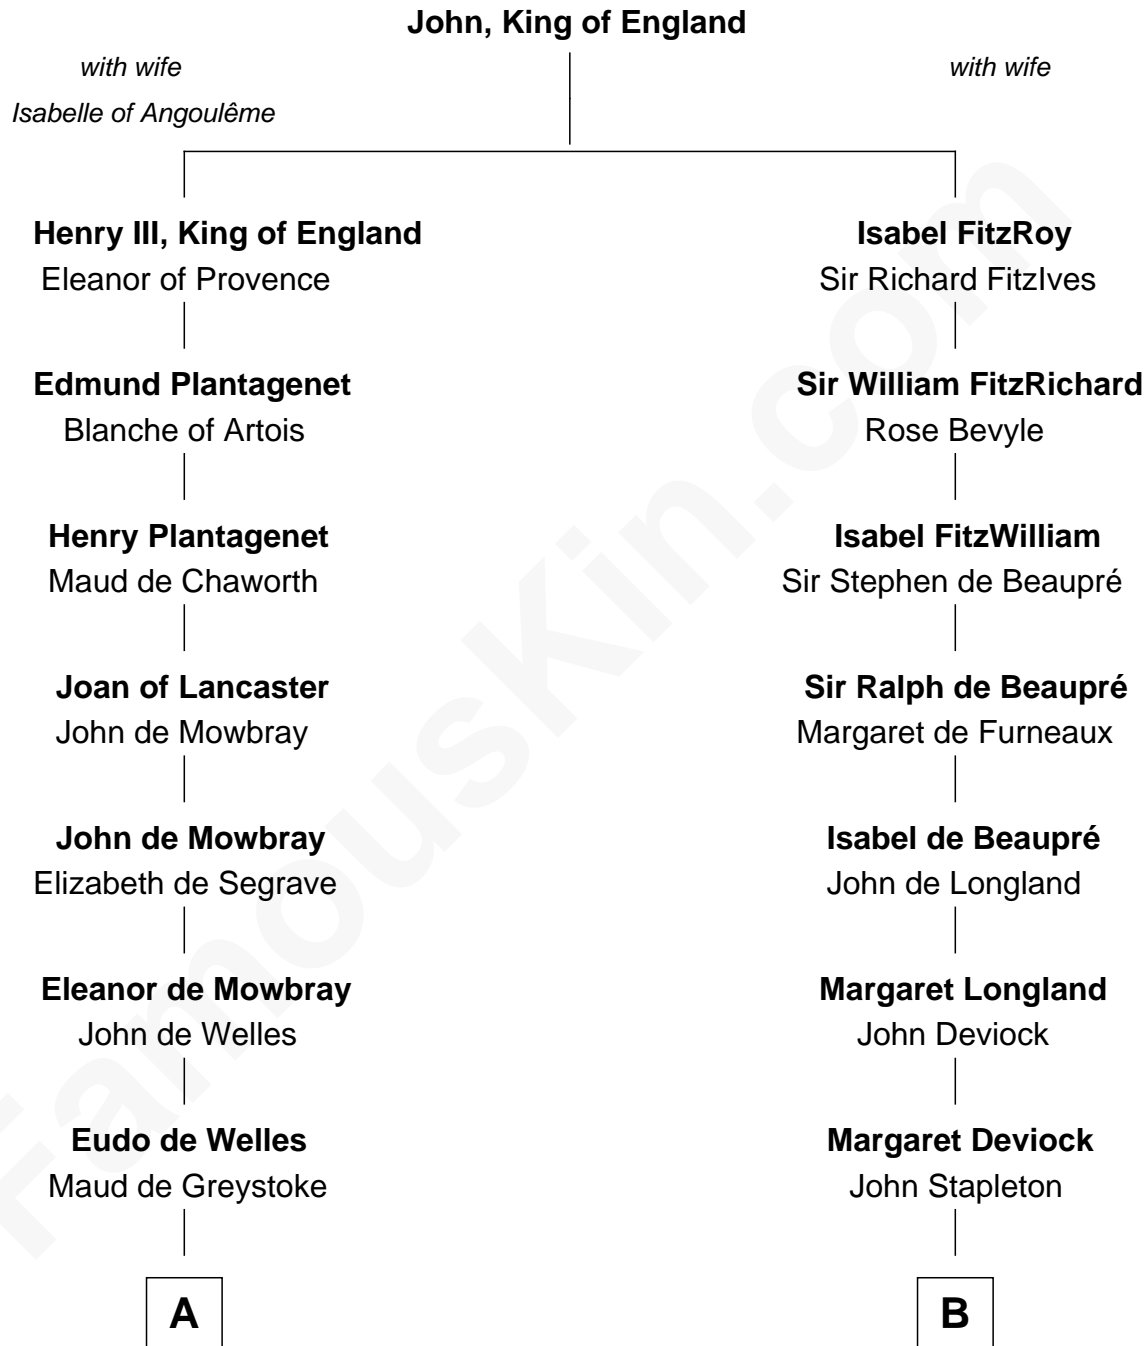

FamousKin.com Relationship Chart of

Meriwether Lewis

Lewis and Clark Expedition

18th cousin 1 time removed of

Abraham Baldwin

Signer of the U.S. Constitution

C

William Lewis
Lucy Meriwether

Meriwether Lewis
Lewis and Clark Expedition

D

Timothy Baldwin
Bathsheba Stone

Michael Baldwin
Lucy Dudley

Abraham Baldwin
Signer of the U.S. Constitution

FamousKin.com