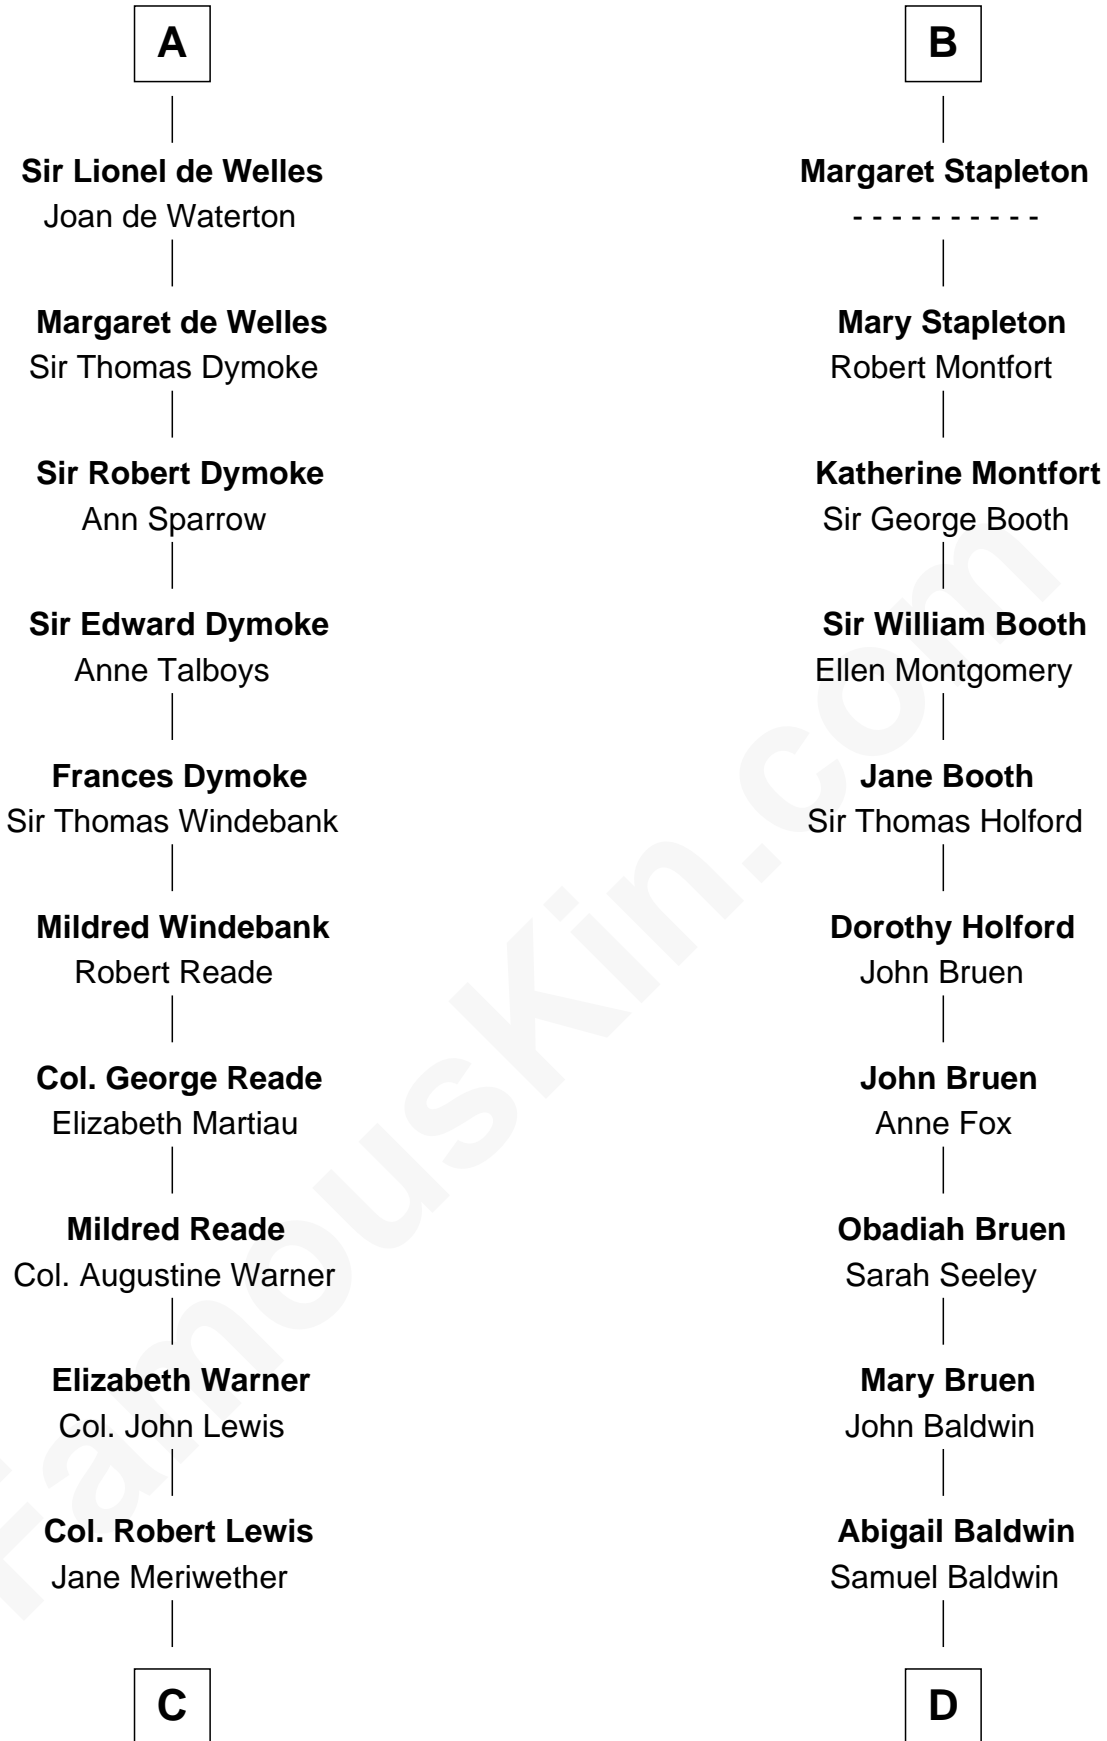

FamousKin.com Relationship Chart of

Meriwether Lewis

Lewis and Clark Expedition

18th cousin 1 time removed of

Abraham Baldwin

Signer of the U.S. Constitution

C

William Lewis
Lucy Meriwether

Meriwether Lewis
Lewis and Clark Expedition

D

Timothy Baldwin
Bathsheba Stone

Michael Baldwin
Lucy Dudley

Abraham Baldwin
Signer of the U.S. Constitution

FamousKin.com