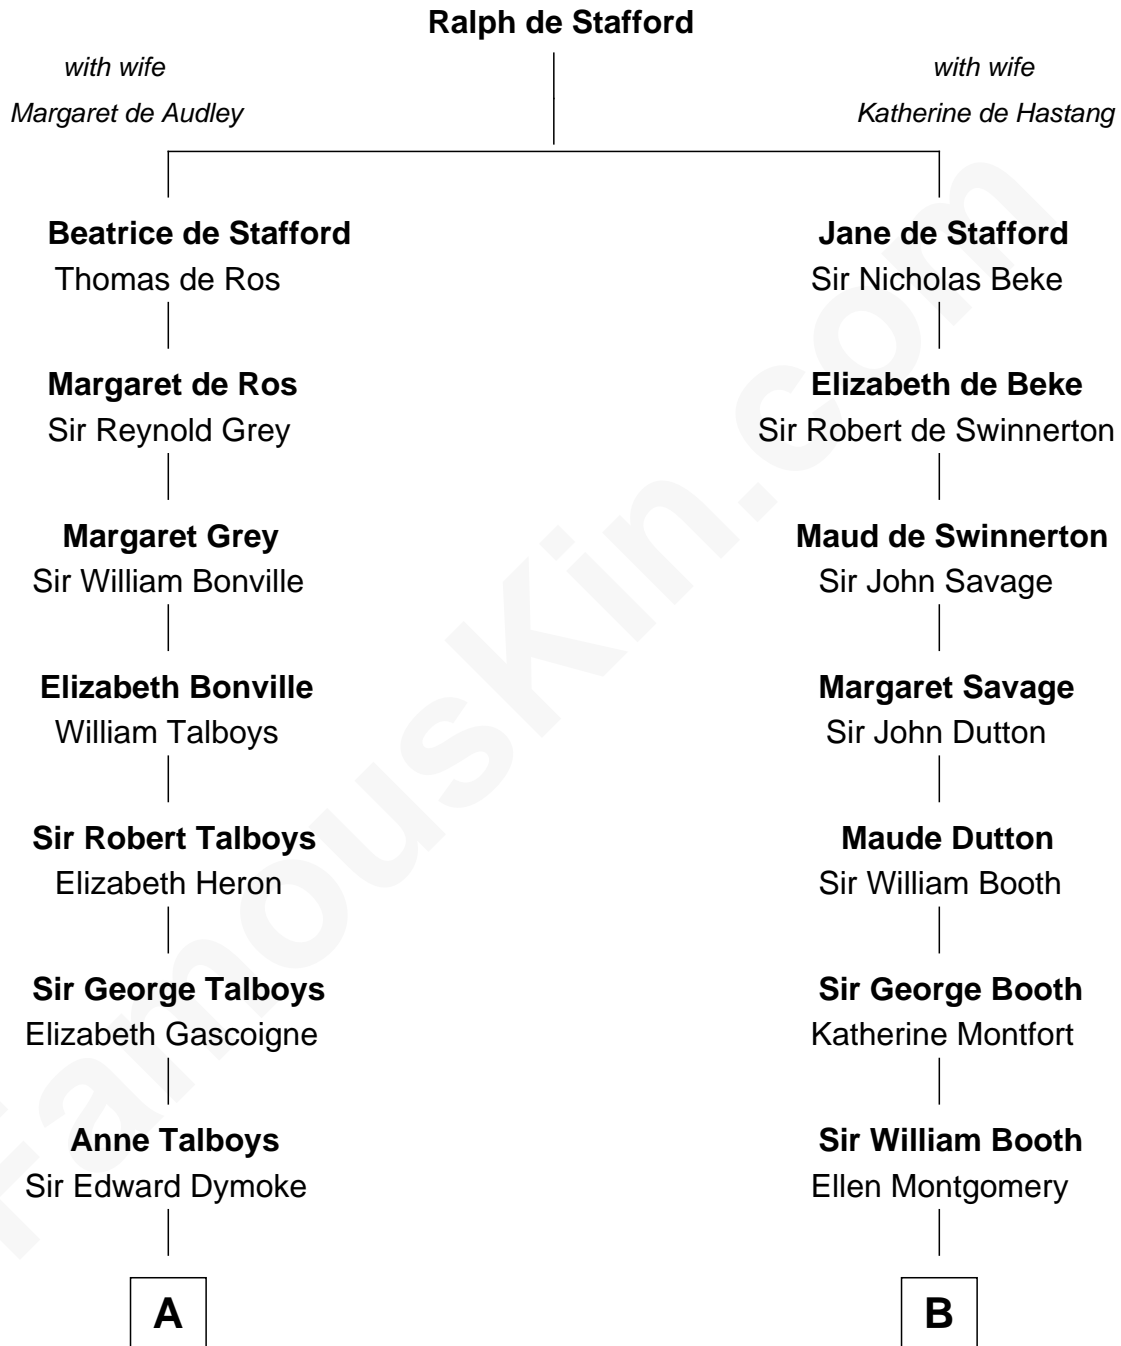

# FamousKin.com Relationship Chart of

**Meriwether Lewis**

*Lewis and Clark Expedition*

14th cousin 1 time removed of

**Abraham Baldwin**

*Signer of the U.S. Constitution*

**A**

**Frances Dymoke**  
Sir Thomas Windebank

**Mildred Windebank**  
Robert Reade

**Col. George Reade**  
Elizabeth Martiau

**Mildred Reade**  
Col. Augustine Warner

**Elizabeth Warner**  
Col. John Lewis

**Col. Robert Lewis**  
Jane Meriwether

**William Lewis**  
Lucy Meriwether

**Meriwether Lewis**  
*Lewis and Clark Expedition*

**B**

**Jane Booth**  
Sir Thomas Holford

**Dorothy Holford**  
John Bruen

**John Bruen**  
Anne Fox

**Obadiah Bruen**  
Sarah Seeley

**Mary Bruen**  
John Baldwin