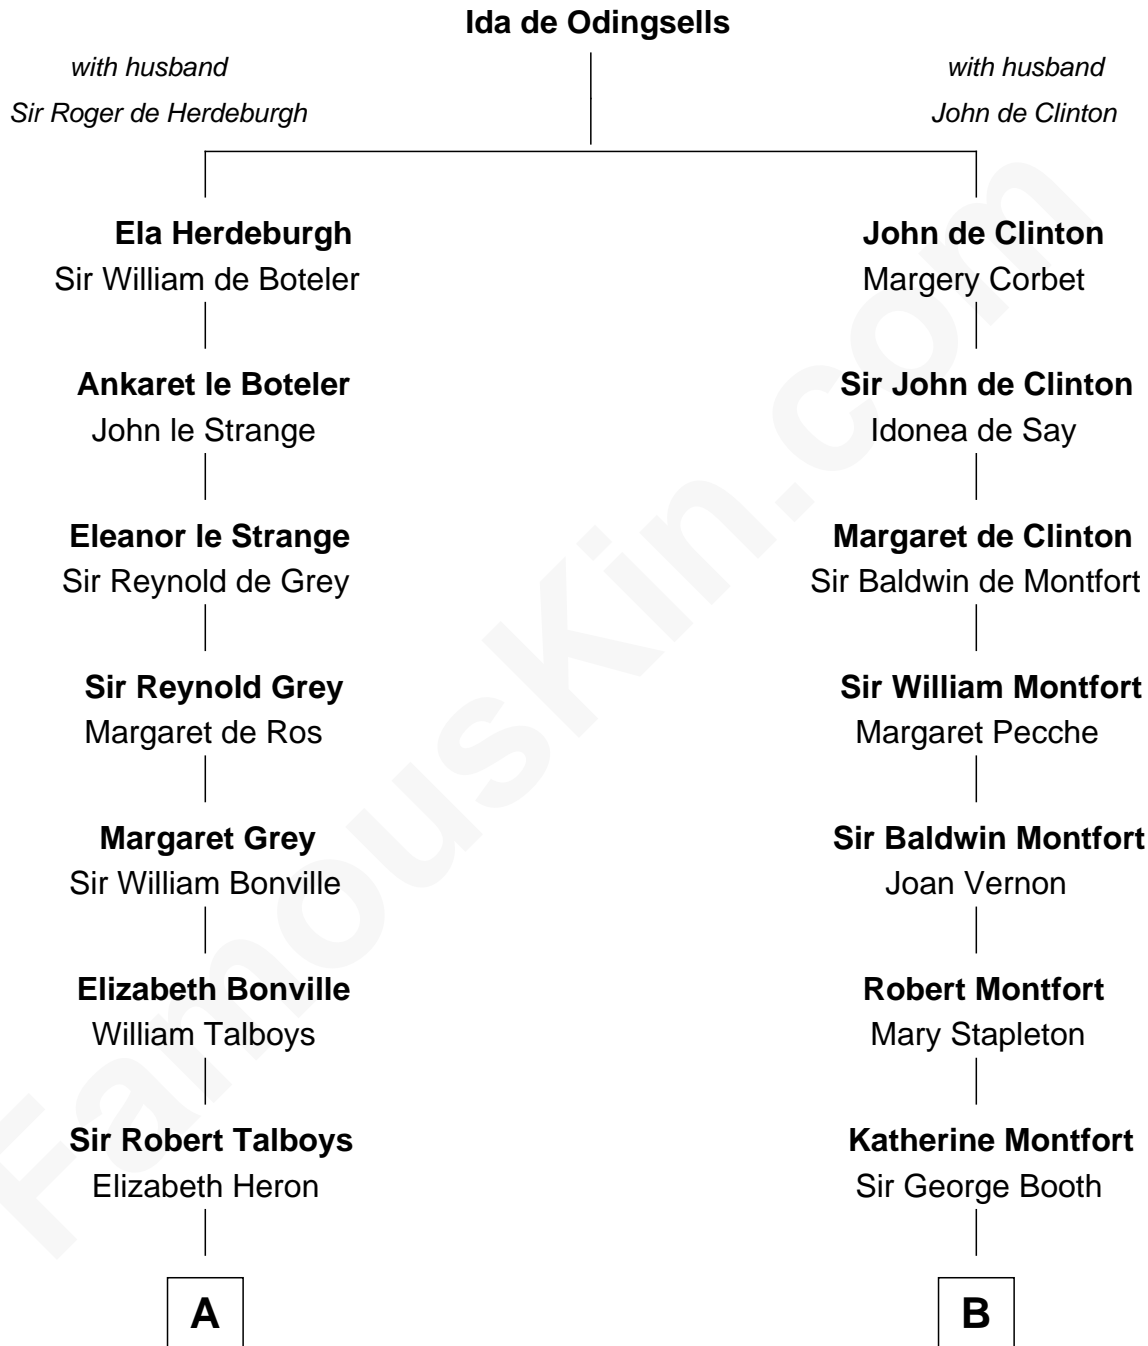

FamousKin.com Relationship Chart of

Meriwether Lewis

Lewis and Clark Expedition

16th cousin of

Abraham Baldwin

Signer of the U.S. Constitution

A

Sir George Talboys
Elizabeth Gascoigne

Anne Talboys
Sir Edward Dymoke

Frances Dymoke
Sir Thomas Windebank

Mildred Windebank
Robert Reade

Col. George Reade
Elizabeth Martiau

Mildred Reade
Col. Augustine Warner

Elizabeth Warner
Col. John Lewis

Col. Robert Lewis
Jane Meriwether

William Lewis
Lucy Meriwether

Meriwether Lewis
Lewis and Clark Expedition

B

Sir William Booth
Ellen Montgomery

Jane Booth
Sir Thomas Holford

Dorothy Holford
John Bruen

John Bruen
Anne Fox

Obadiah Bruen
Sarah Seeley